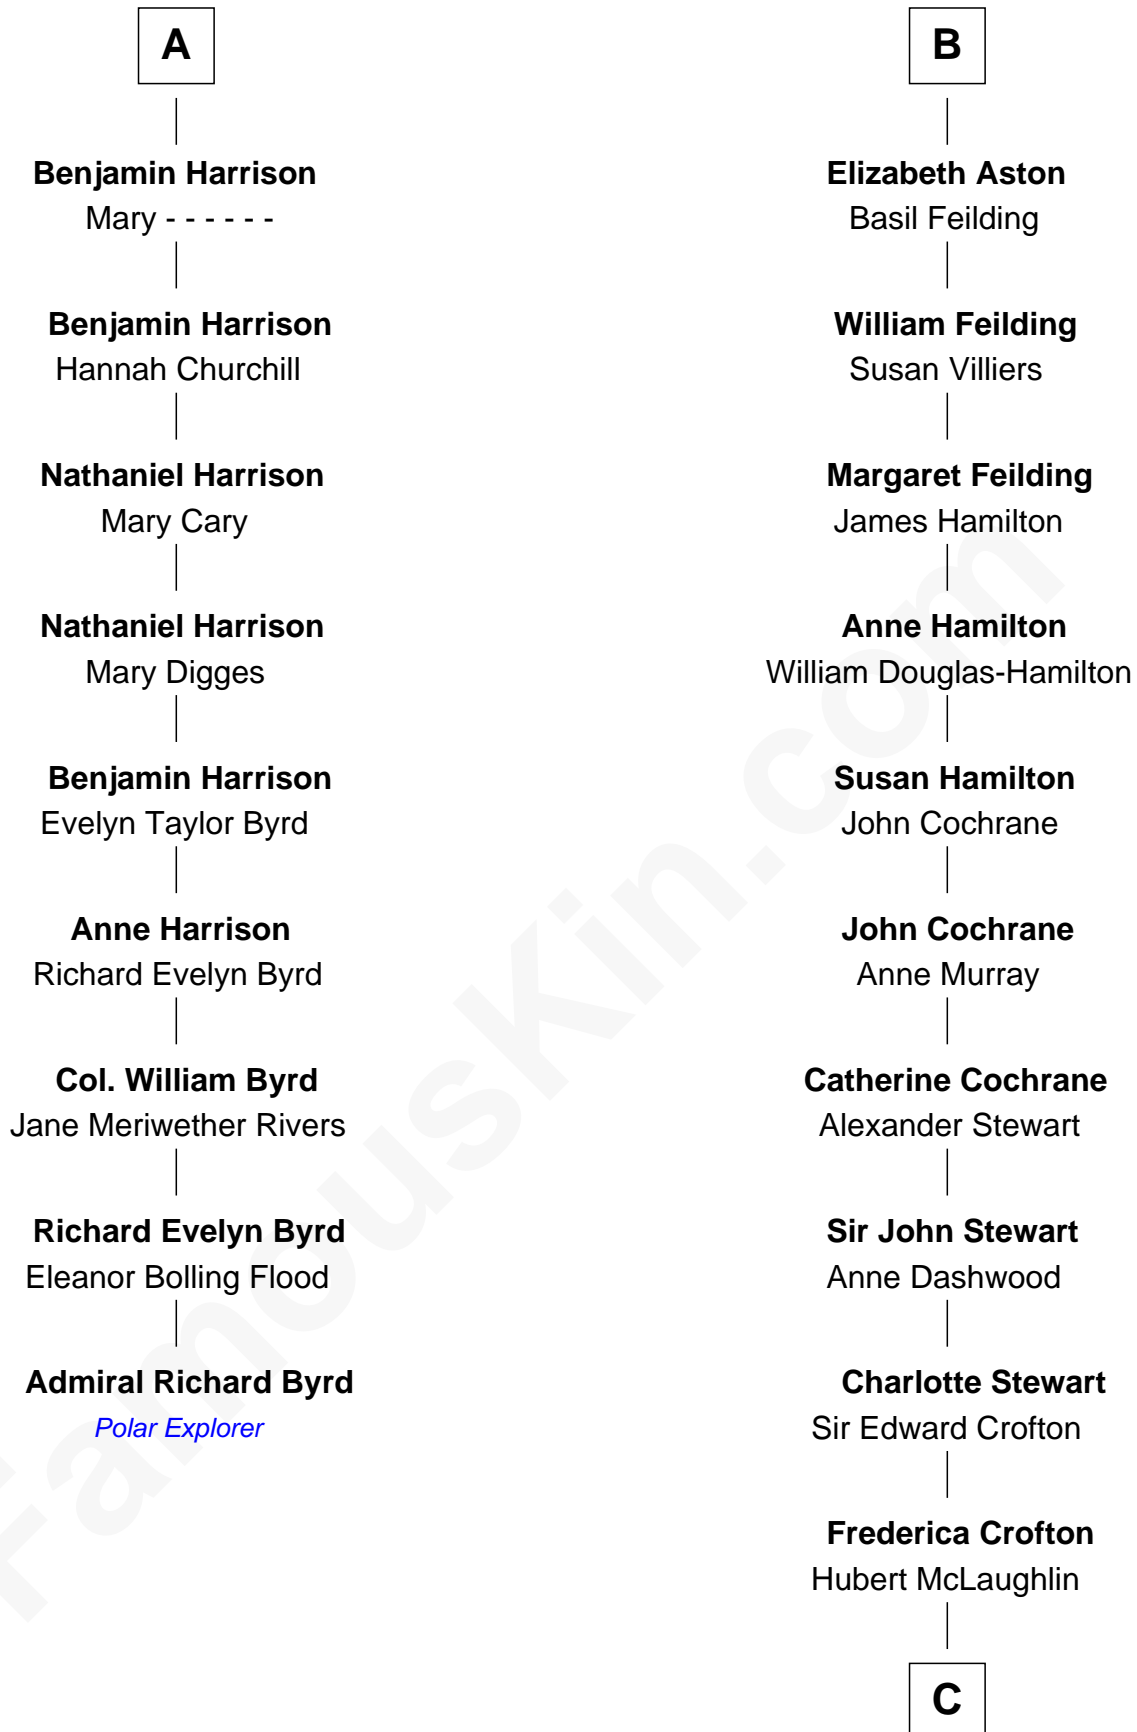

**FamousKin.com**  
**Relationship Chart of**  
**Admiral Richard Byrd**  
*Polar Explorer*

15th cousin 5 times removed of

**Guy Ritchie**  
*British Filmmaker*

**Stephen le Scrope**  
 Margery de Welles

**C**

**Vivian Guy Ouseley McLaughlin**

Edith Jane Martineau

**Doris Margaretta McLaughlin**

Stuart John Ritchie

**John Vivian Ritchie**

Amber Mary Parkinson

**Guy Ritchie**