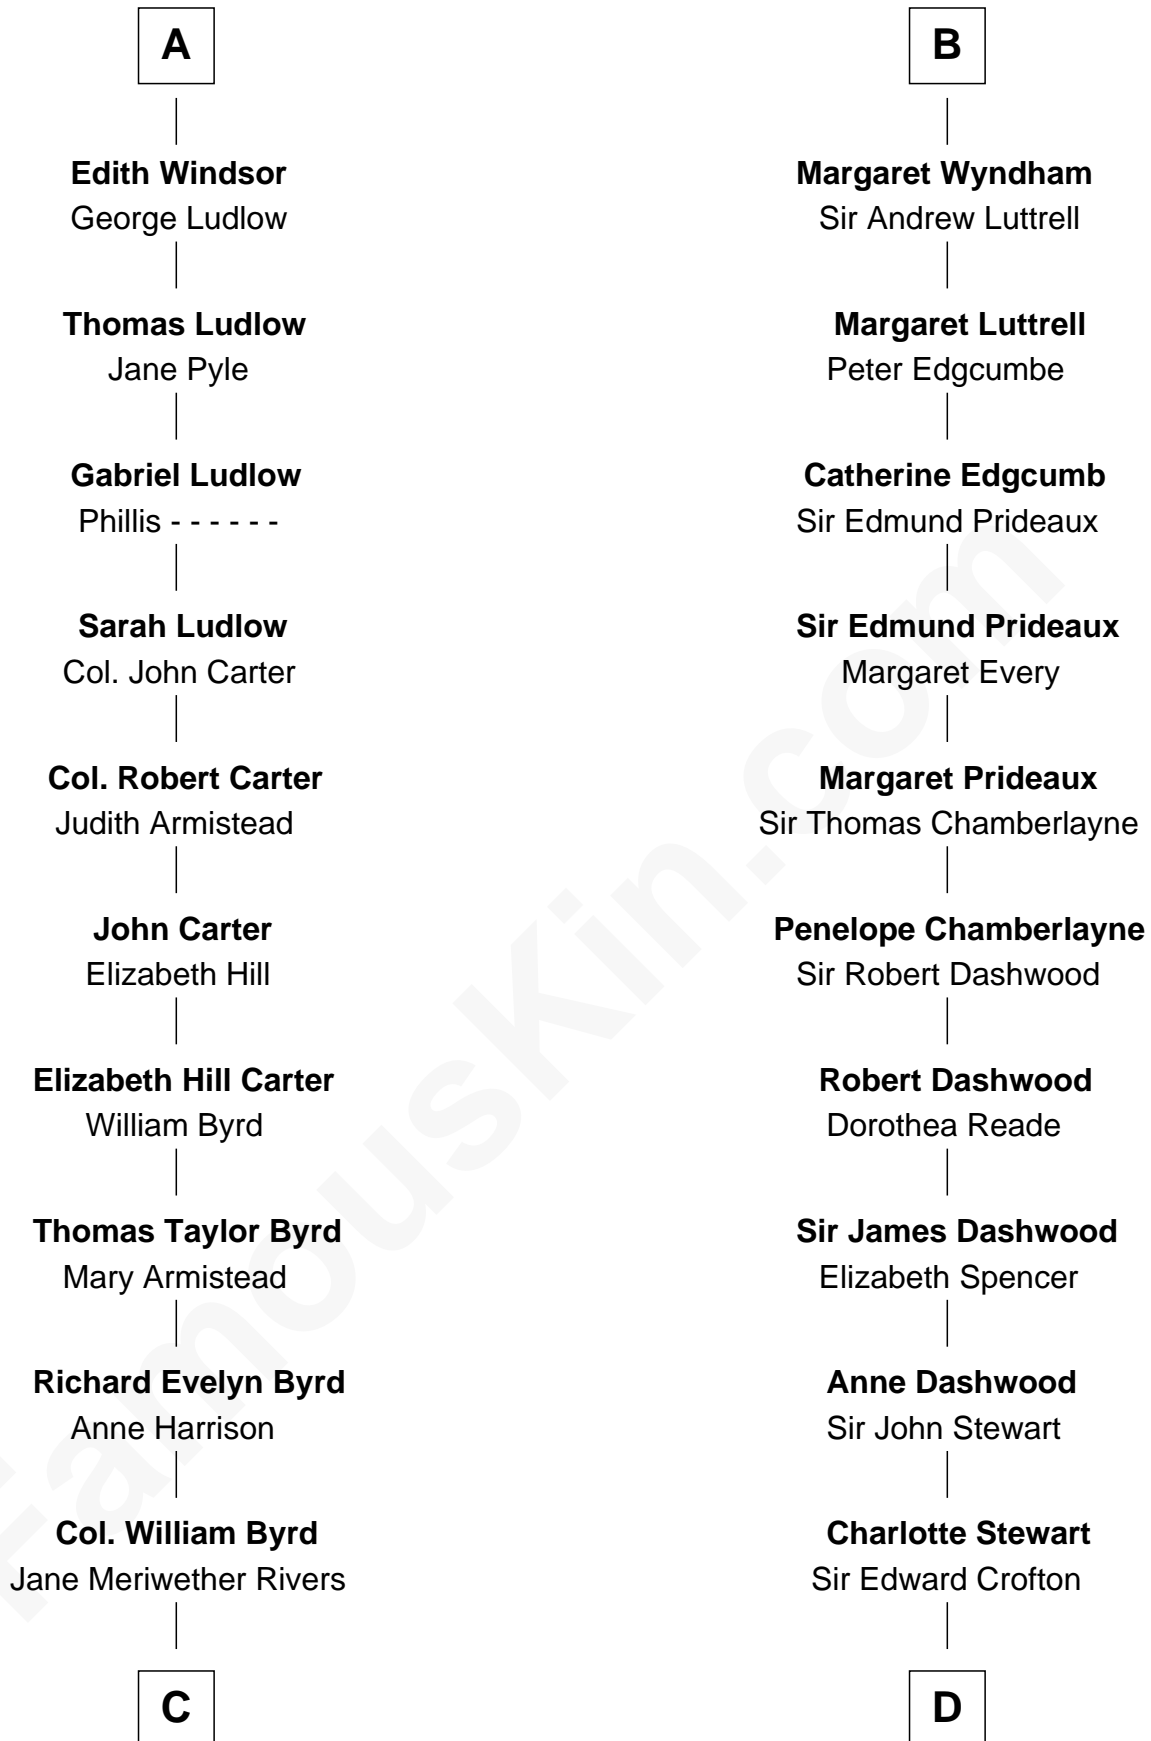

**FamousKin.com**  
**Relationship Chart of**  
**Admiral Richard Byrd**  
*Polar Explorer*

18th cousin 3 times removed of

**Guy Ritchie**  
*British Filmmaker*

**C**

**Richard Evelyn Byrd**  
Eleanor Bolling Flood

**Admiral Richard Byrd**  
*Polar Explorer*

**D**

**Frederica Crofton**  
Hubert McLaughlin

**Vivian Guy Ouseley McLaughlin**  
Edith Jane Martineau

**Doris Margaretta McLaughlin**  
Stuart John Ritchie

**John Vivian Ritchie**  
Amber Mary Parkinson