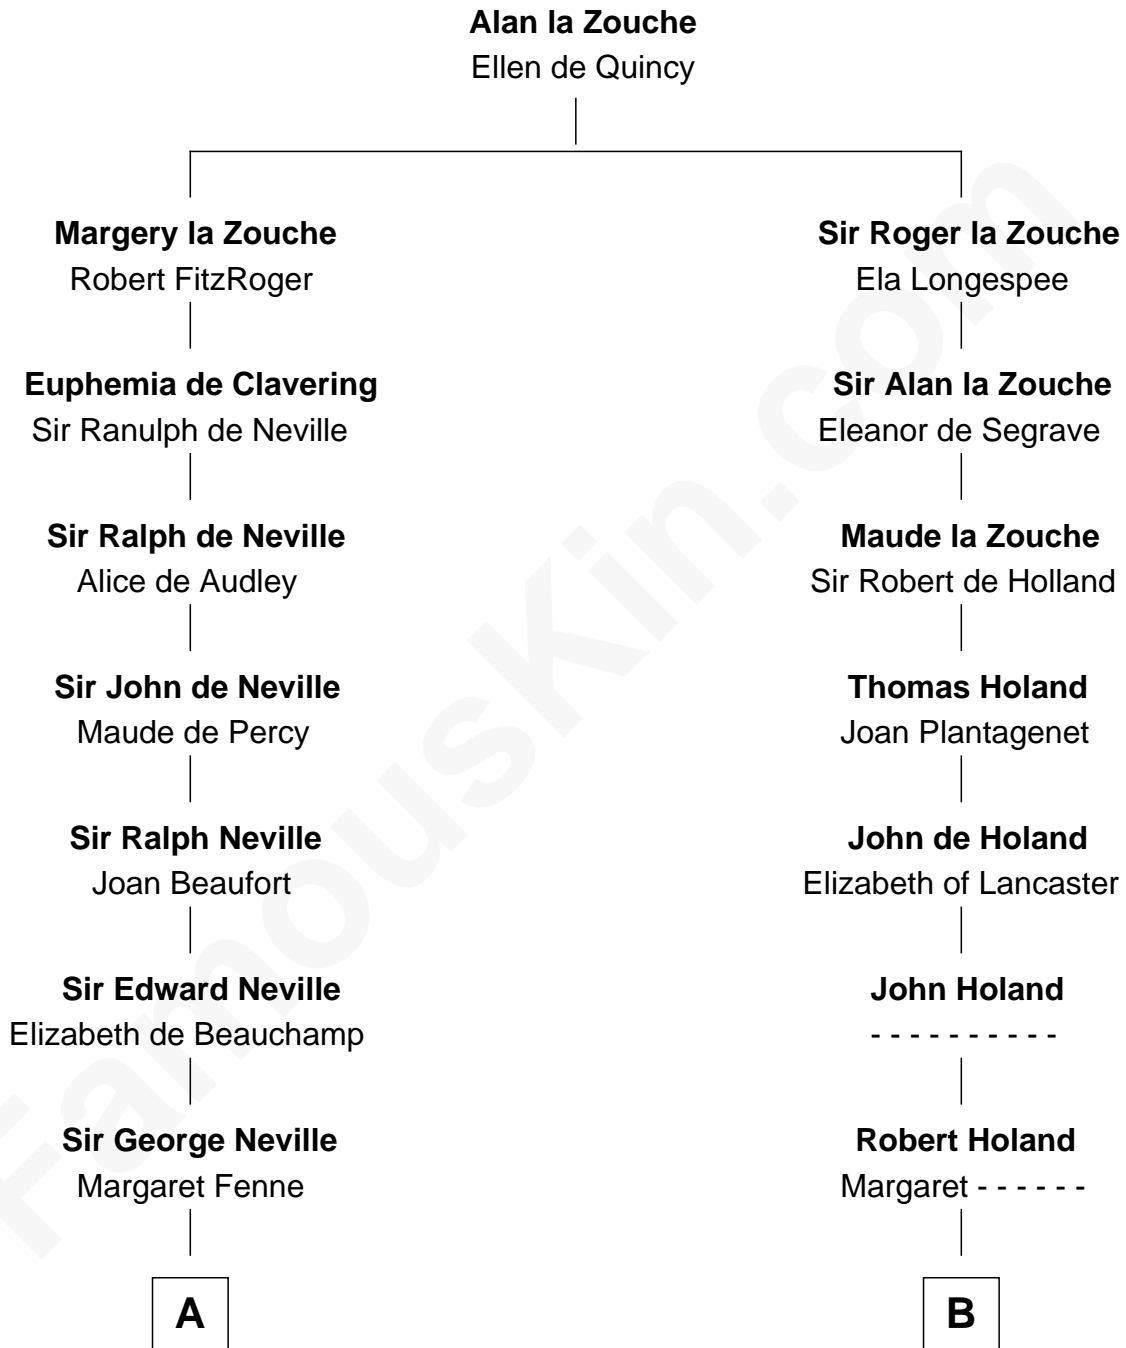

FamousKin.com
Relationship Chart of
Admiral Richard Byrd
Polar Explorer

20th cousin 1 time removed of
Buckminster Fuller
Author, Architect, and Inventor

C

Richard Evelyn Byrd

Anne Harrison

Col. William Byrd
Jane Meriwether Rivers

Richard Evelyn Byrd
Eleanor Bolling Flood

Admiral Richard Byrd
Polar Explorer

D

Christopher Wolcott

Lucy Parsons

Christopher Columbus Wolcott
Susan Blinn

Caroline Matilda Wolcott
Martin Andrews

Caroline Wolcott Andrews
Richard Buckminster Fuller