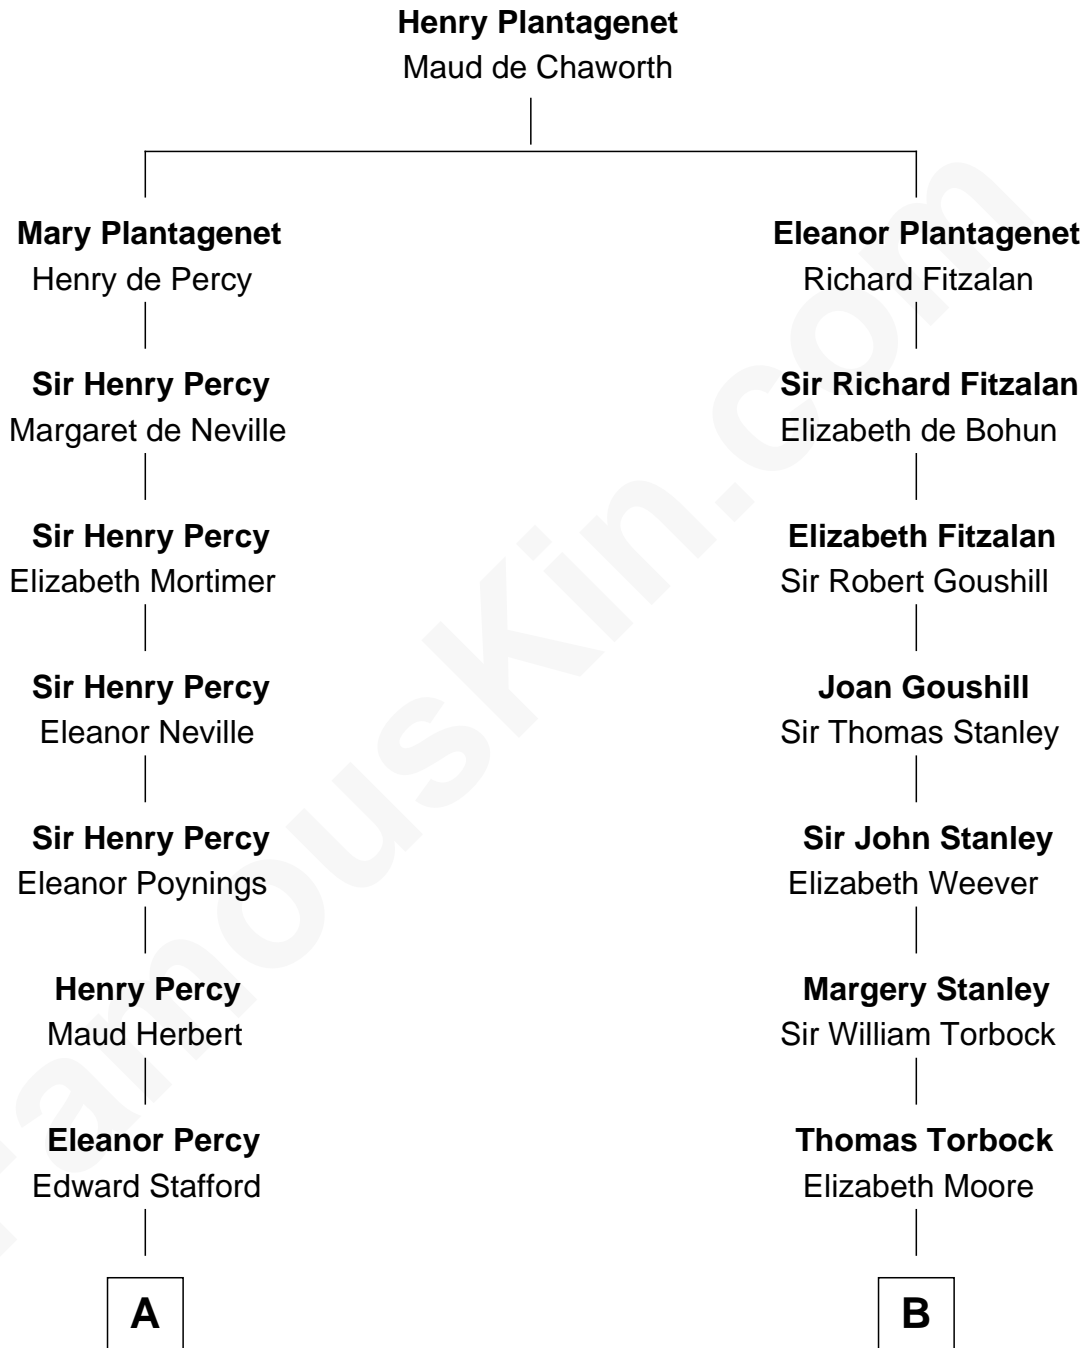

FamousKin.com
Relationship Chart of
Admiral Richard Byrd
Polar Explorer

18th cousin 2 times removed of
Buckminster Fuller
Author, Architect, and Inventor

C

Richard Evelyn Byrd
Anne Harrison

Col. William Byrd
Jane Meriwether Rivers

Richard Evelyn Byrd
Eleanor Bolling Flood

Admiral Richard Byrd
Polar Explorer

D

Caroline Wolcott Andrews
Richard Buckminster Fuller

Buckminster Fuller
Author, Architect, and Inventor

FamousKin.com