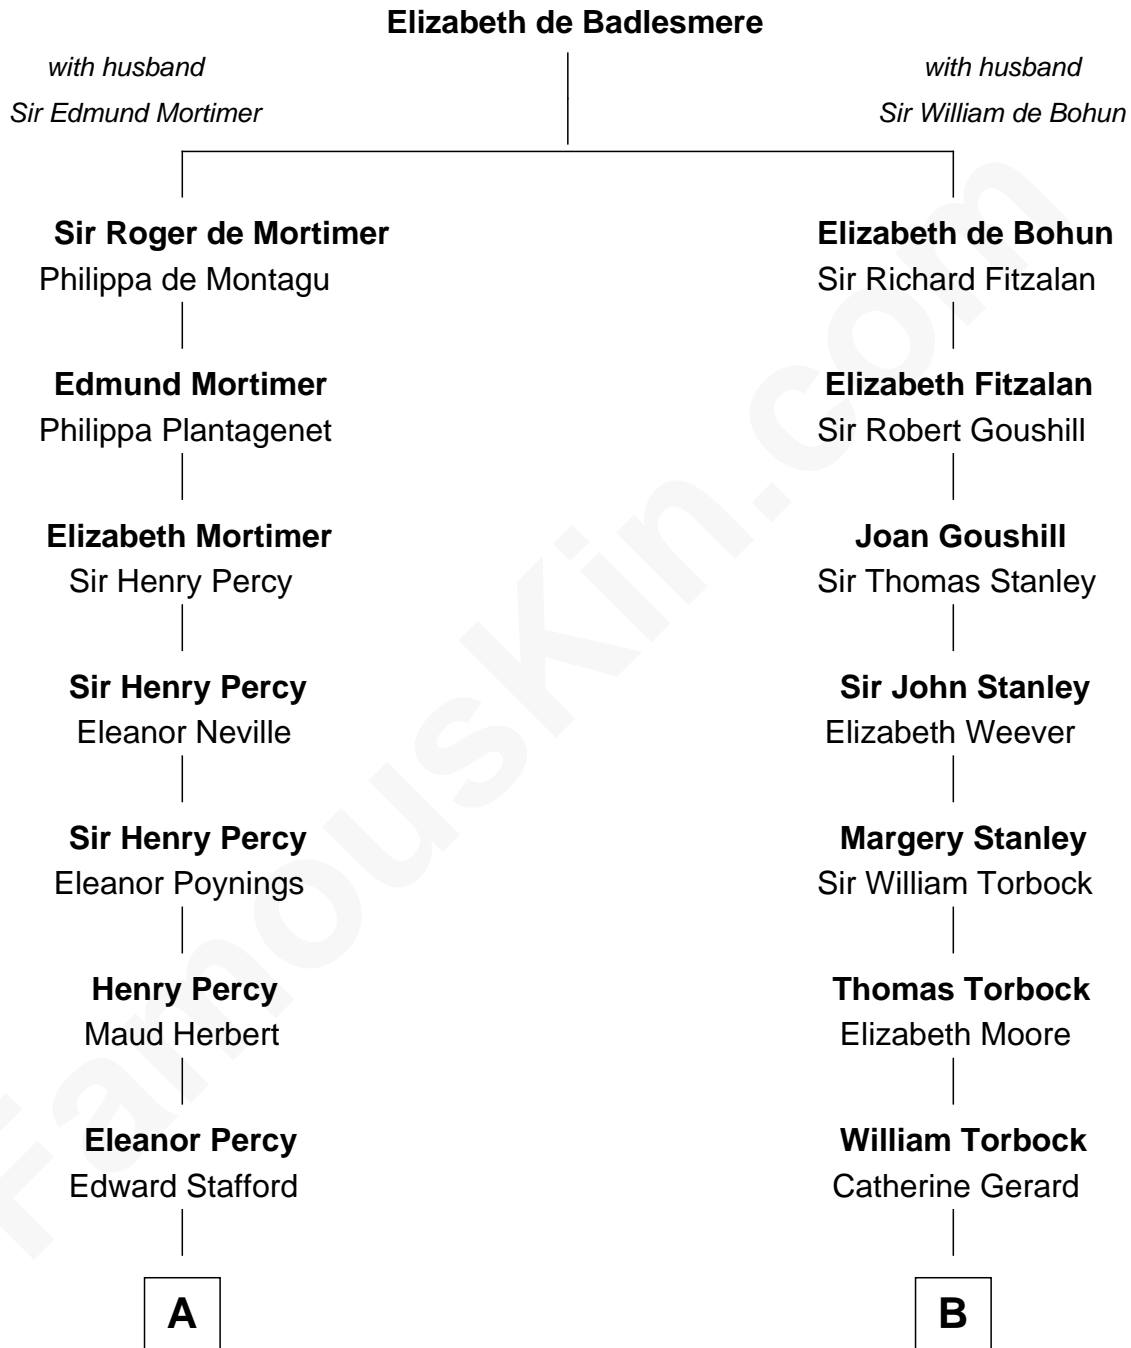

FamousKin.com
Relationship Chart of
Admiral Richard Byrd
Polar Explorer

17th cousin 3 times removed of
Buckminster Fuller
Author, Architect, and Inventor

C

Richard Evelyn Byrd

Anne Harrison

Col. William Byrd
Jane Meriwether Rivers

Richard Evelyn Byrd
Eleanor Bolling Flood

Admiral Richard Byrd
Polar Explorer

FamousKin.com