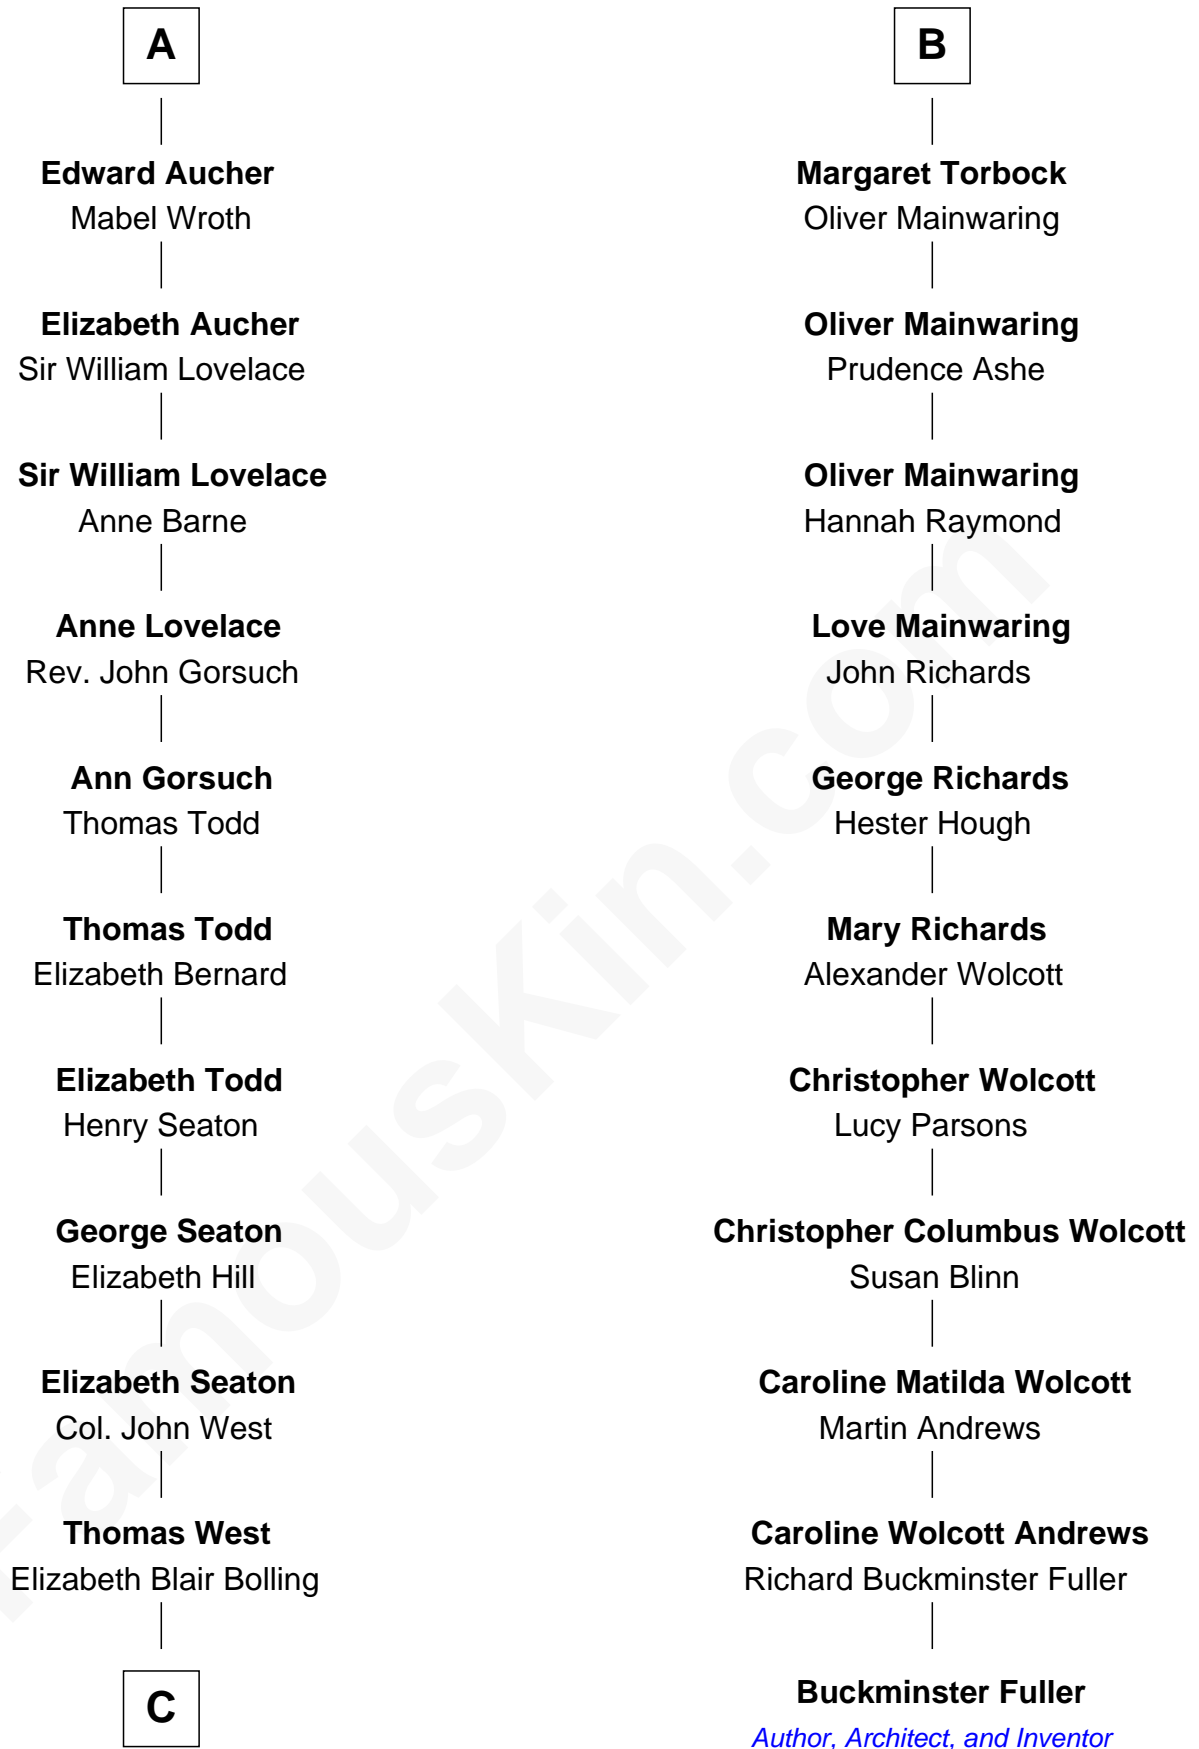

FamousKin.com
Relationship Chart of
Admiral Richard Byrd
Polar Explorer

17th cousin 4 times removed of
Buckminster Fuller
Author, Architect, and Inventor

C

Eliza Bolling West
Dr. Joel Walker Flood

Col. Henry De La Warr Flood
Mary Elizabeth Trent

Joel Walker Flood
Ella Faulkner

Eleanor Bolling Flood
Richard Evelyn Byrd

Admiral Richard Byrd
Polar Explorer

FamousKin.com