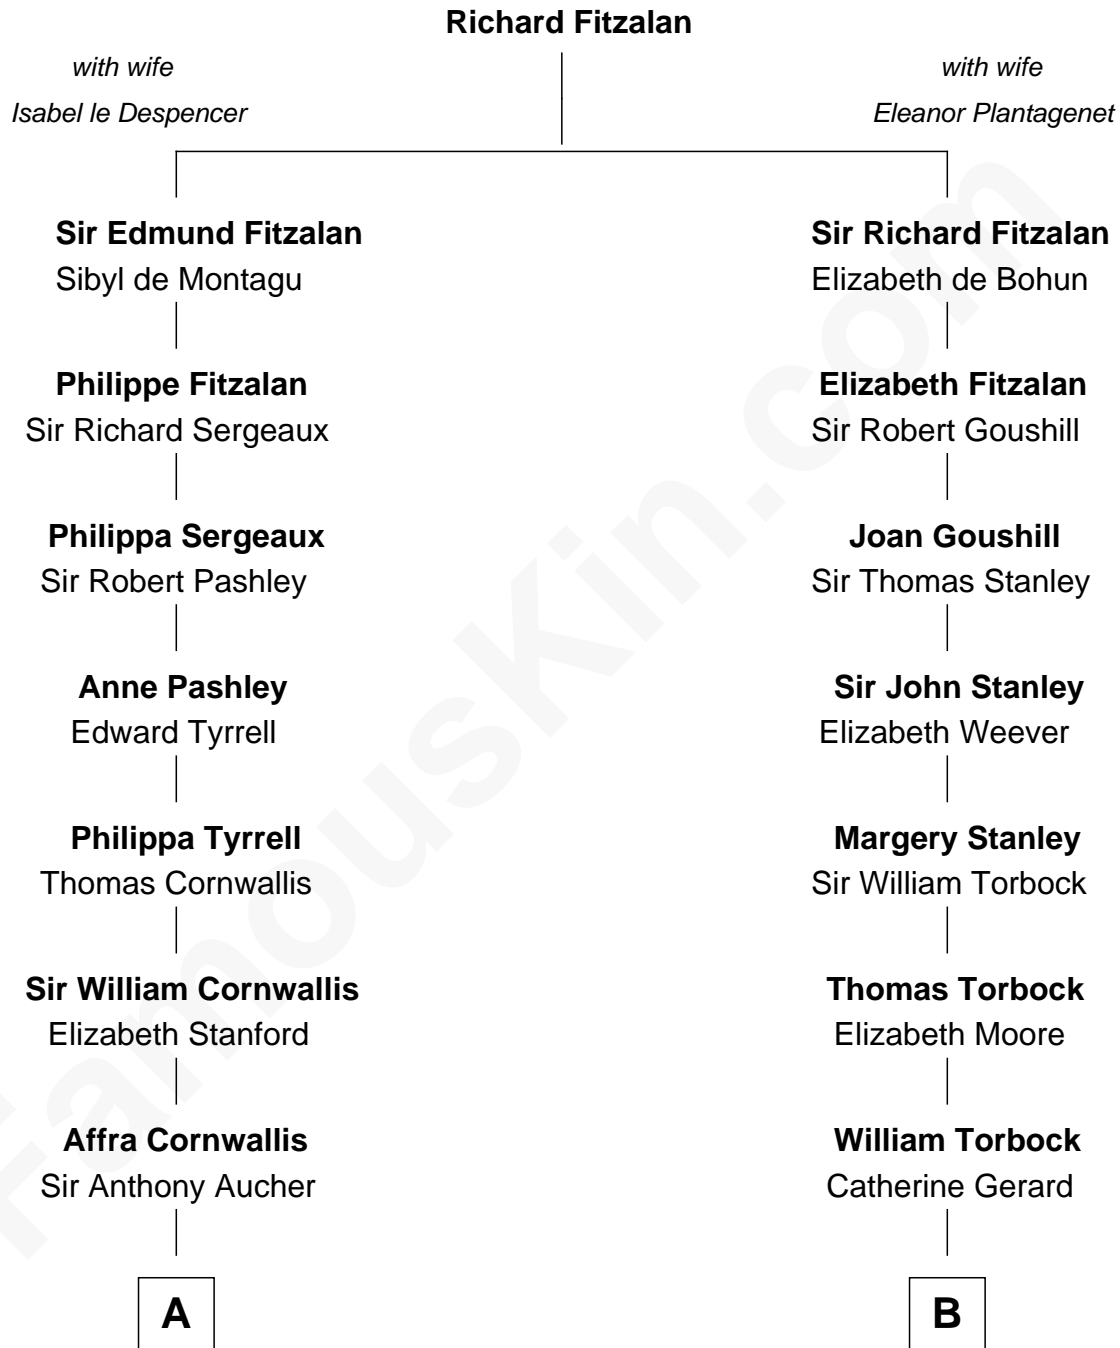

FamousKin.com
Relationship Chart of
Admiral Richard Byrd
Polar Explorer

17th cousin 4 times removed of
Buckminster Fuller
Author, Architect, and Inventor

C

Eliza Bolling West
Dr. Joel Walker Flood

Col. Henry De La Warr Flood
Mary Elizabeth Trent

Joel Walker Flood
Ella Faulkner

Eleanor Bolling Flood
Richard Evelyn Byrd

Admiral Richard Byrd
Polar Explorer

FamousKin.com