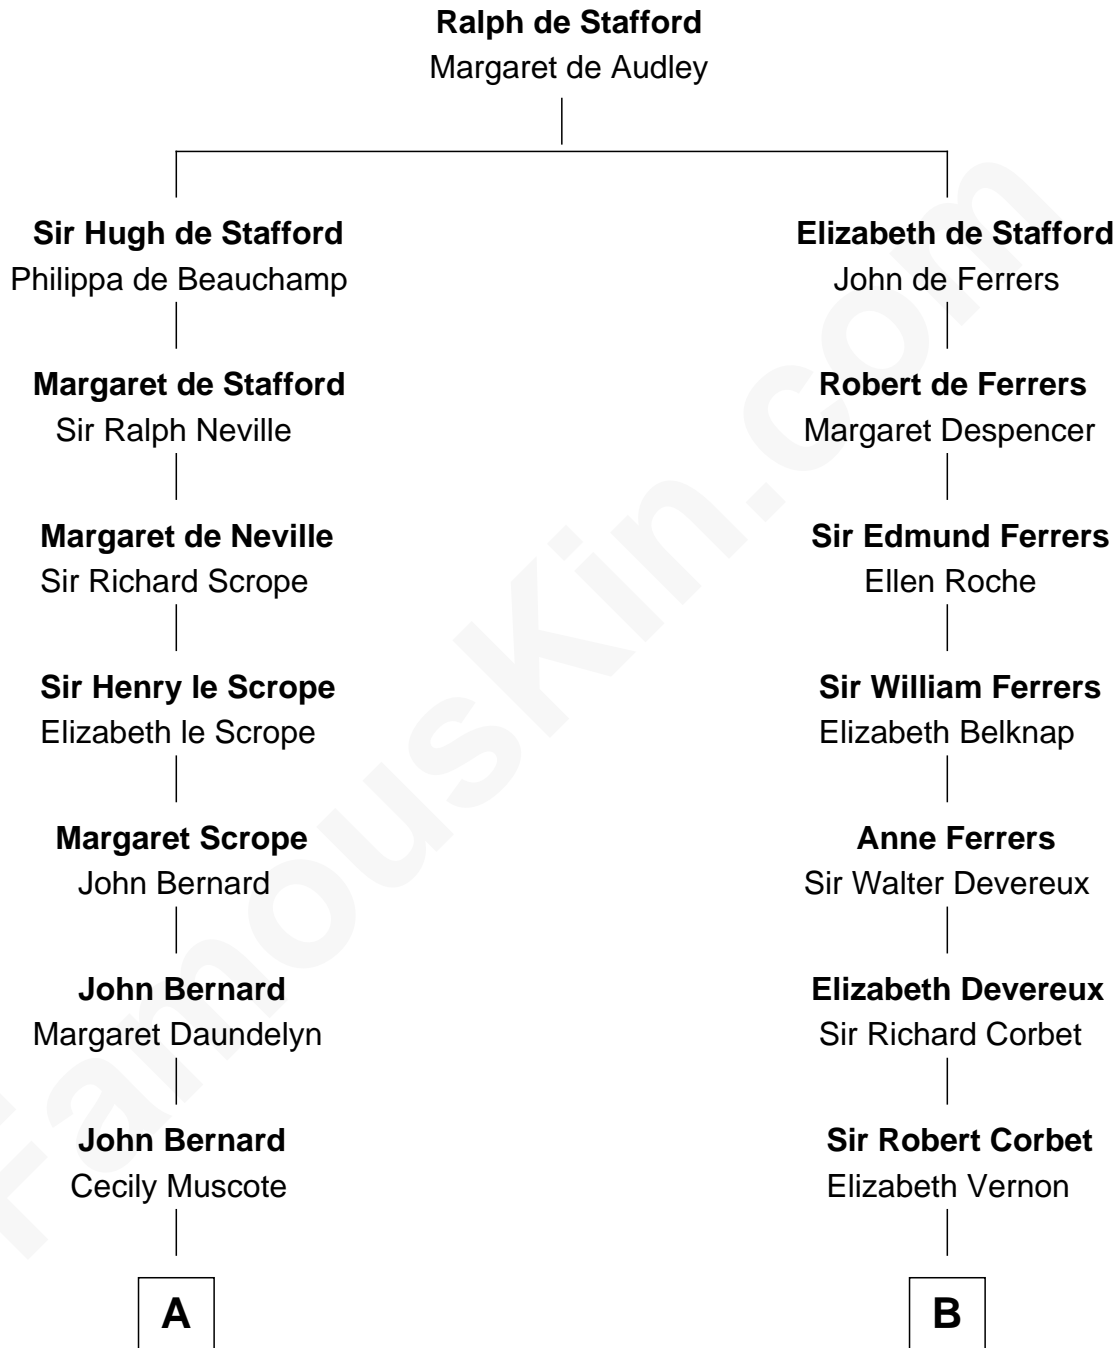

FamousKin.com
Relationship Chart of
Admiral Richard Byrd
Polar Explorer

17th cousin 1 time removed of
Marjorie Post
Founder of General Foods

C

Charles William Post
Elle Letitia Merriweather

Marjorie Post
Founder of General Foods

FamousKin.com