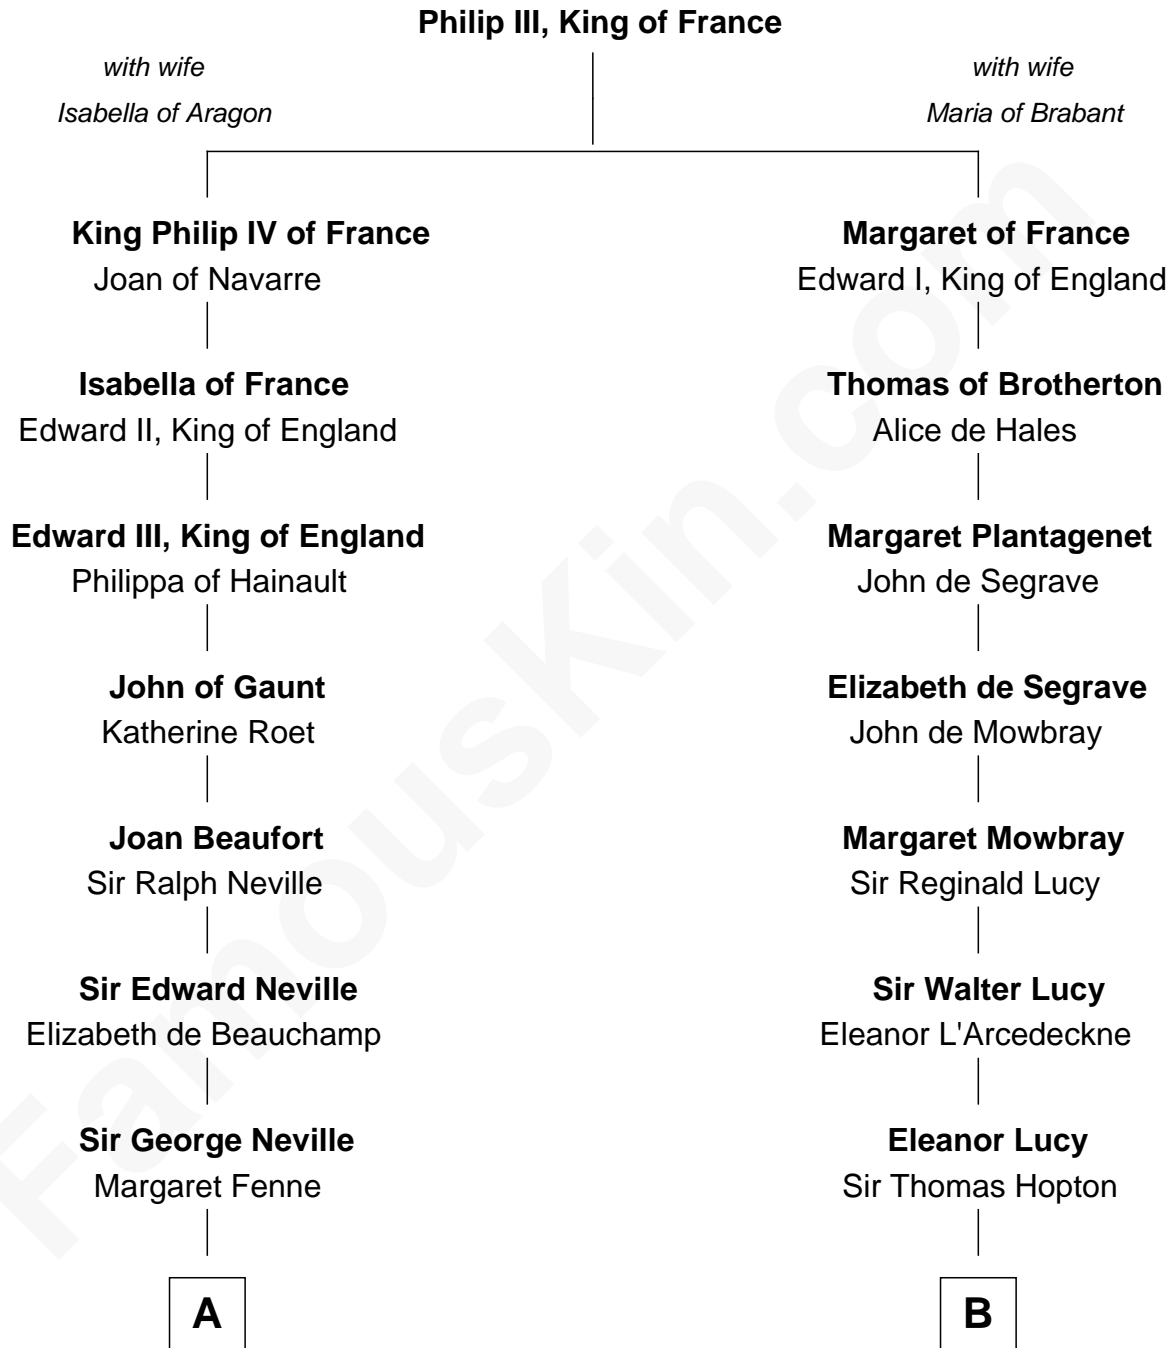

FamousKin.com
Relationship Chart of
Admiral Richard Byrd
Polar Explorer

20th cousin 1 time removed of
Marjorie Post
Founder of General Foods

C

Richard Evelyn Byrd

Anne Harrison

Col. William Byrd
Jane Meriwether Rivers

Richard Evelyn Byrd
Eleanor Bolling Flood

Admiral Richard Byrd
Polar Explorer

D

Azel Lathrop

Elizabeth Hyde

Erastus Lathrop
Sarah Bailey

Caroline Cushman Lathrop
Charles Rollin Post

Charles William Post
Elle Letitia Merriweather