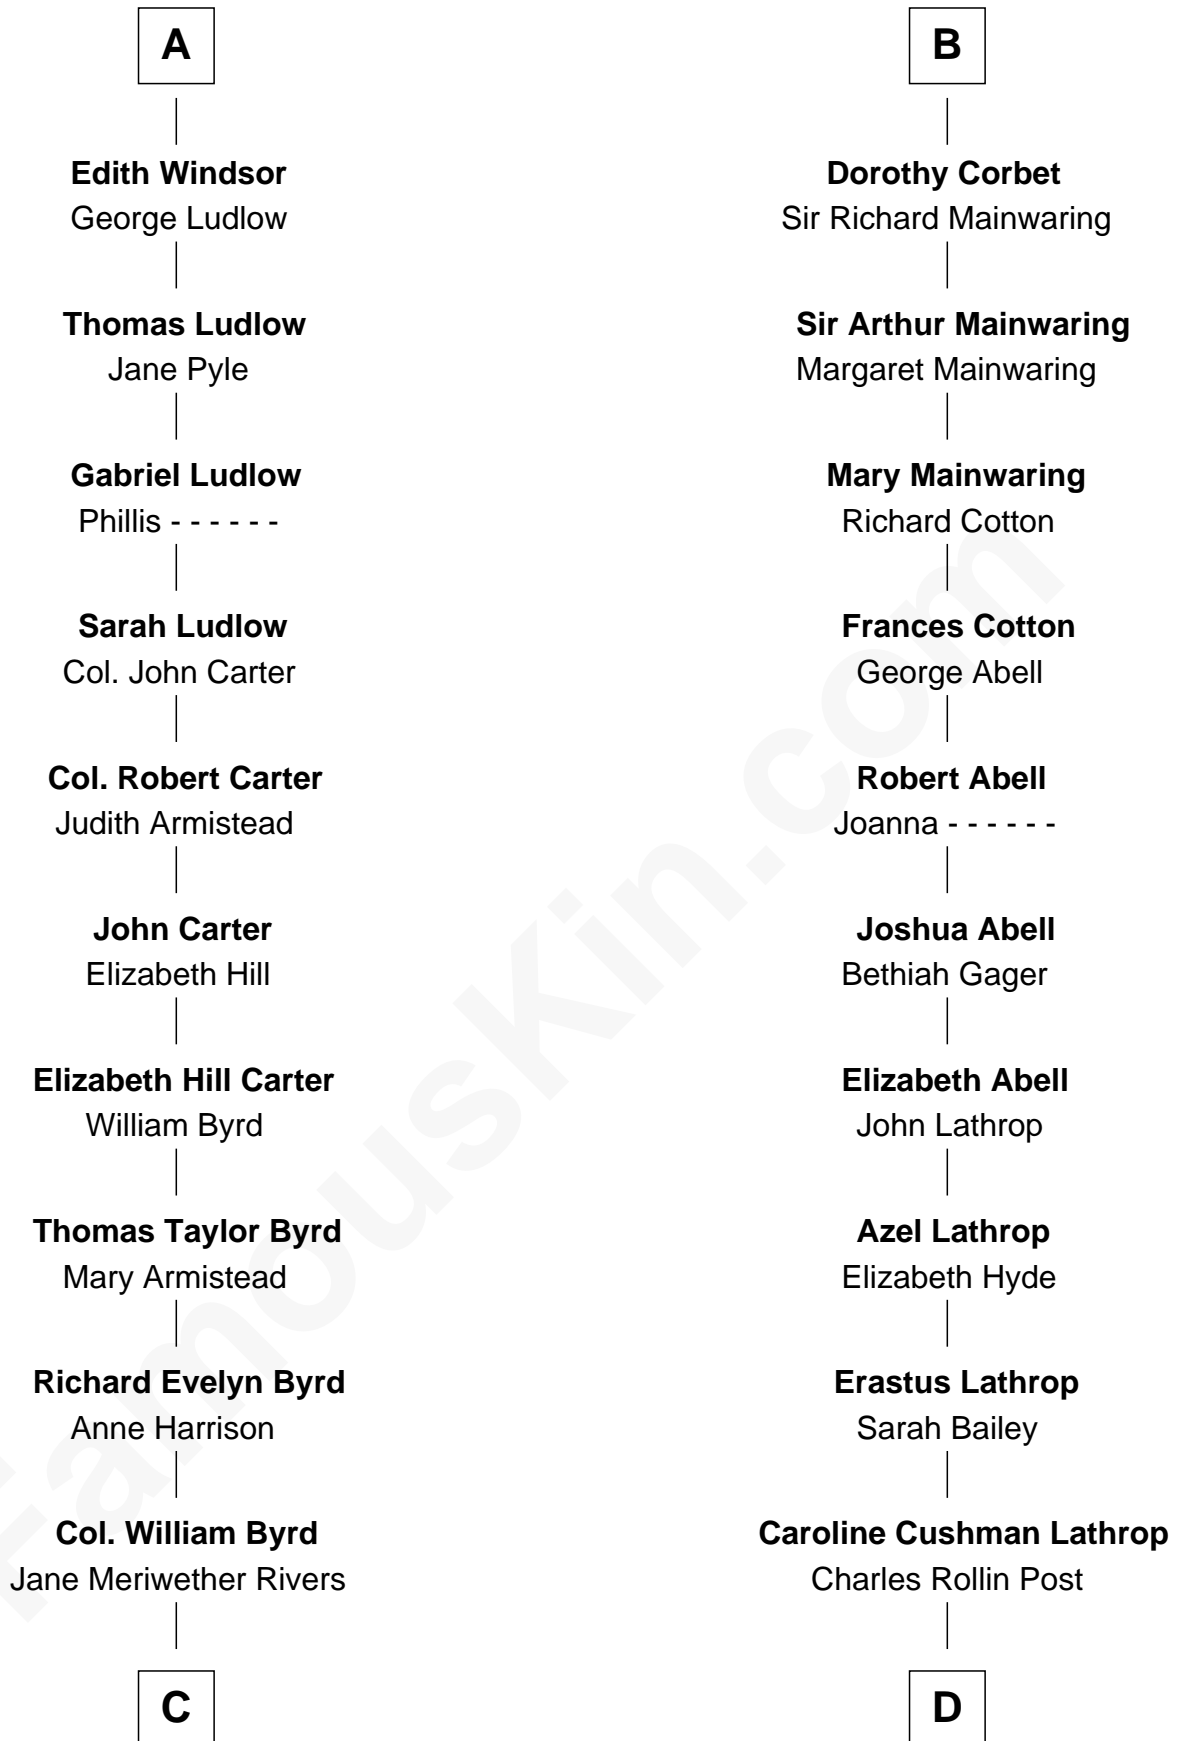

FamousKin.com

Relationship Chart of

Admiral Richard Byrd

Polar Explorer

18th cousin of

Marjorie Post

Founder of General Foods

Humphrey de Bohun
Elizabeth Plantagenet

C

Richard Evelyn Byrd
Eleanor Bolling Flood

Admiral Richard Byrd
Polar Explorer

D

Charles William Post
Elle Letitia Merriweather

Marjorie Post
Founder of General Foods

FamousKin.com