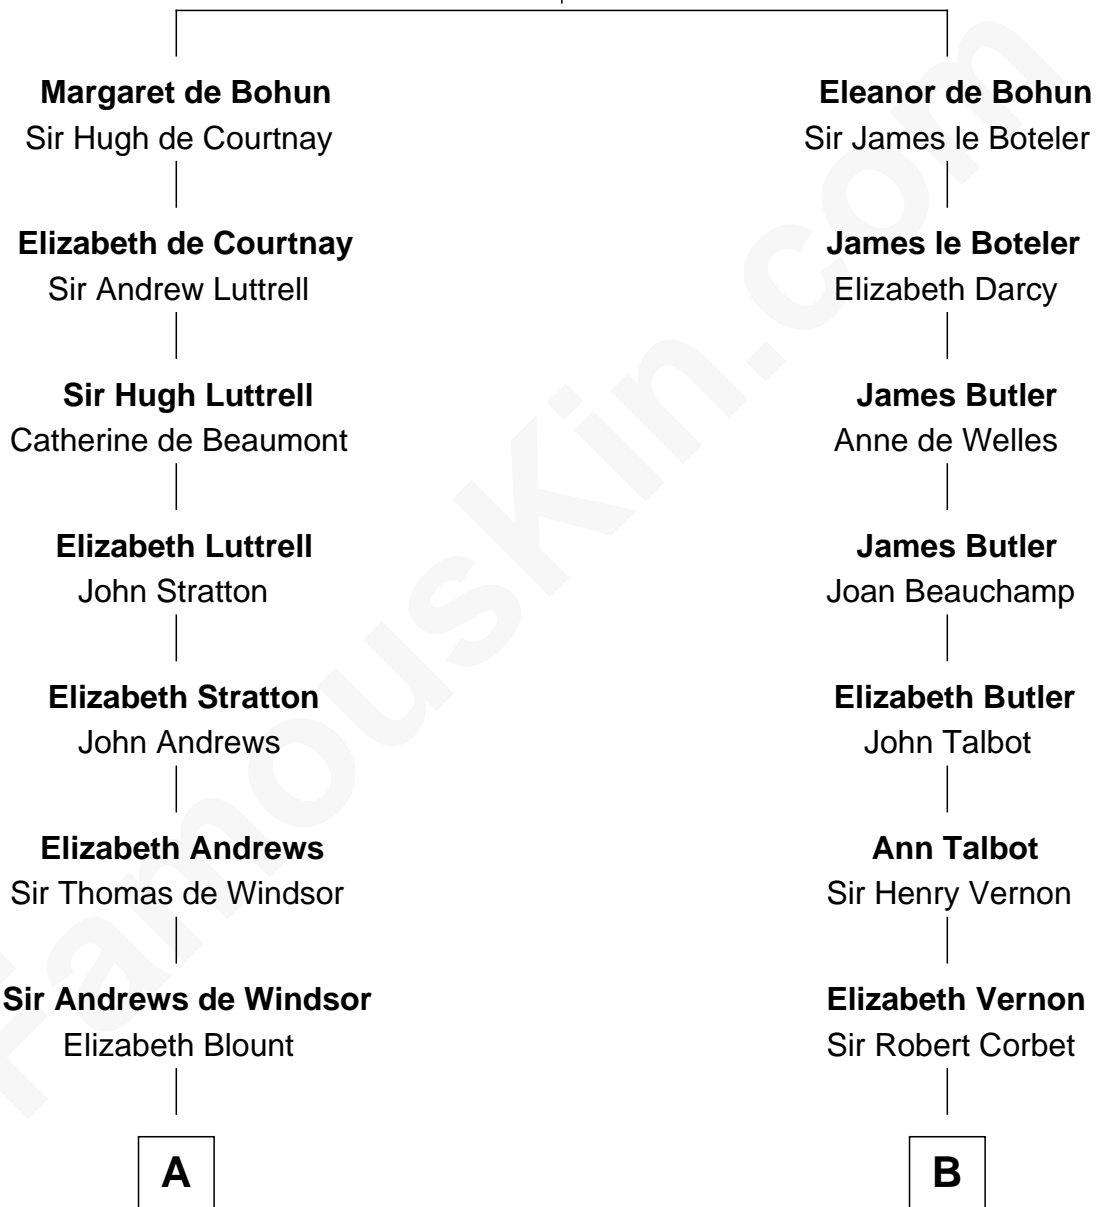

FamousKin.com

Relationship Chart of

Admiral Richard Byrd

Polar Explorer

18th cousin of

Marjorie Post

Founder of General Foods

Humphrey de Bohun
Elizabeth Plantagenet

C

Richard Evelyn Byrd
Eleanor Bolling Flood

Admiral Richard Byrd
Polar Explorer

D

Charles William Post
Elle Letitia Merriweather

Marjorie Post
Founder of General Foods

FamousKin.com