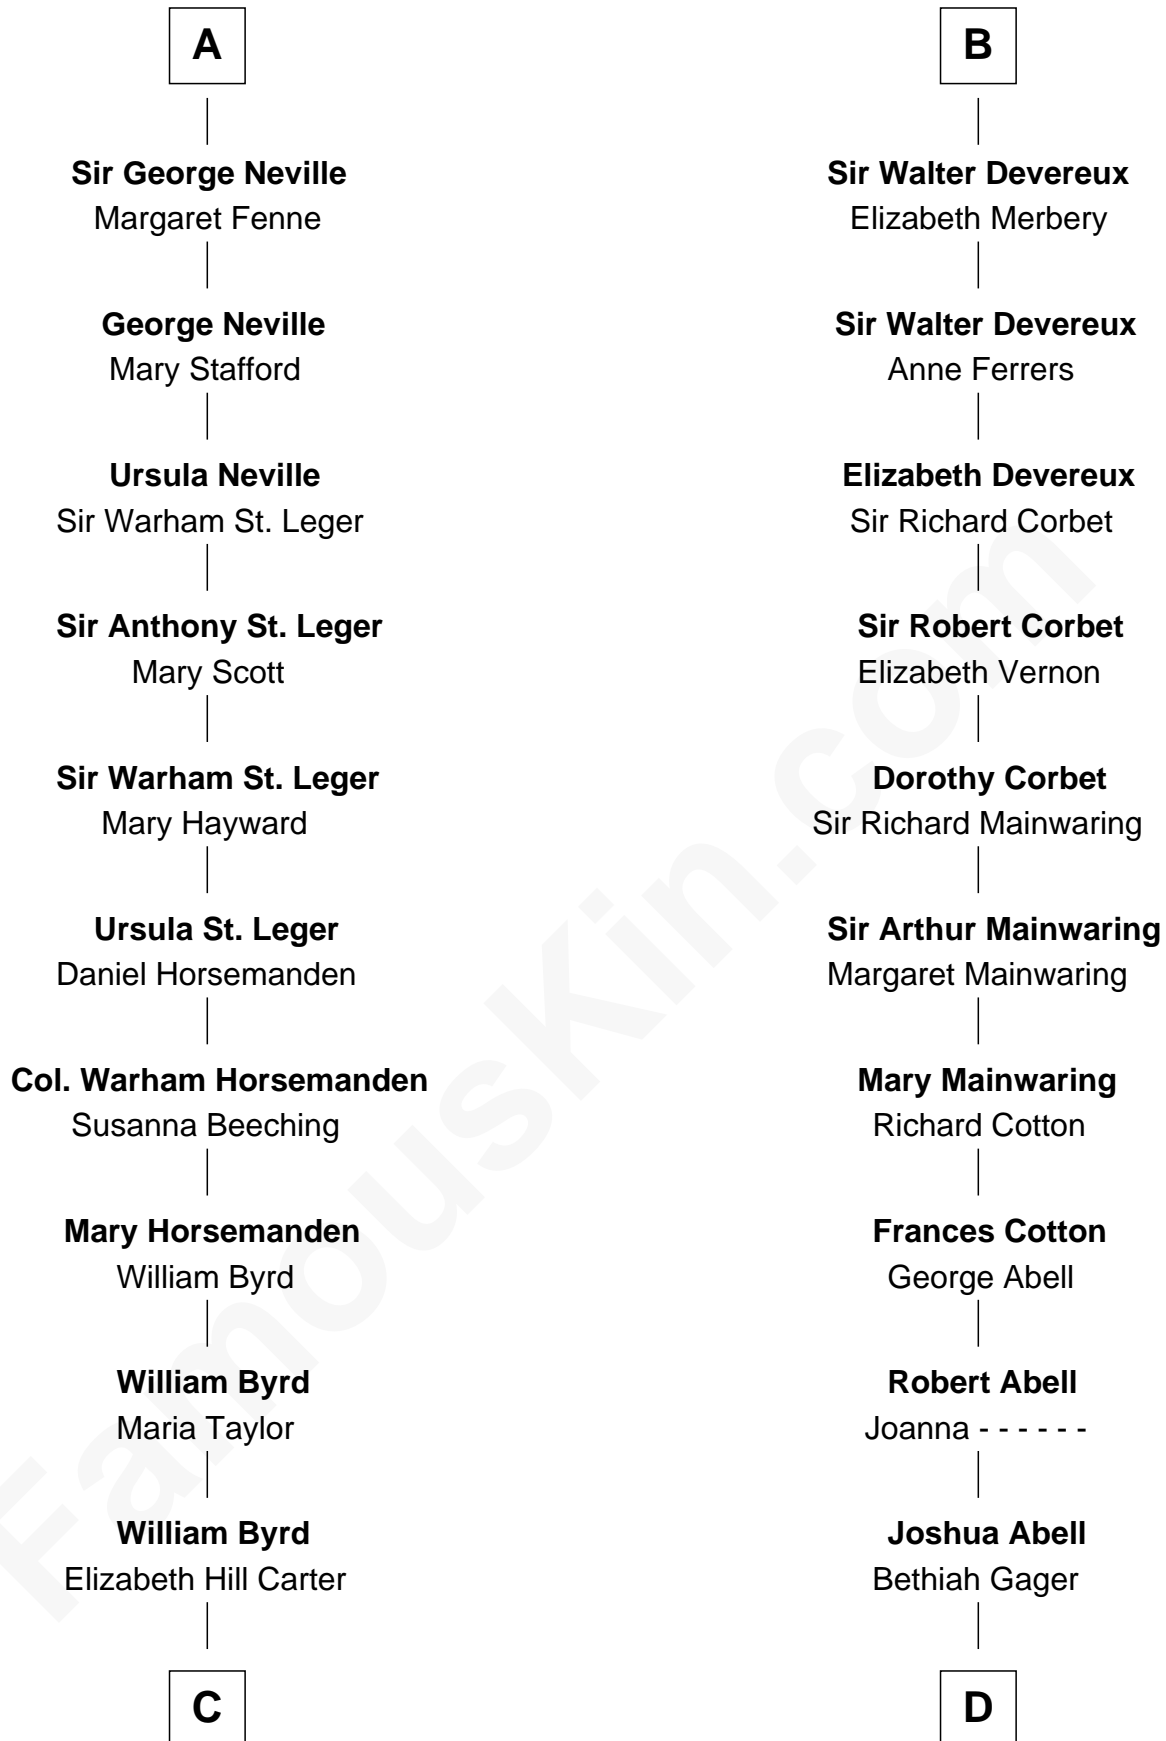

FamousKin.com

Relationship Chart of

Admiral Richard Byrd

Polar Explorer

21st cousin of

C. W. Post

Founder of Post Cereals

Jean de Brienne
Jeanne de Chateaudun

Sir Edward Neville
Elizabeth de Beauchamp

A

Blanche de Brienne
Sir William de Fiennes

Margaret de Fiennes
Sir Edmund Mortimer

Maud Mortimer
Sir Thebaud de Verdun

Margery de Verdun
Sir John Crophull

Thomas Crophull
Sybil Delabere

Agnes Crophull
Sir Walter Devereux

Sir Walter Devereux
Elizabeth Bromwich

B

C

Thomas Taylor Byrd

Mary Armistead

Richard Evelyn Byrd

Anne Harrison