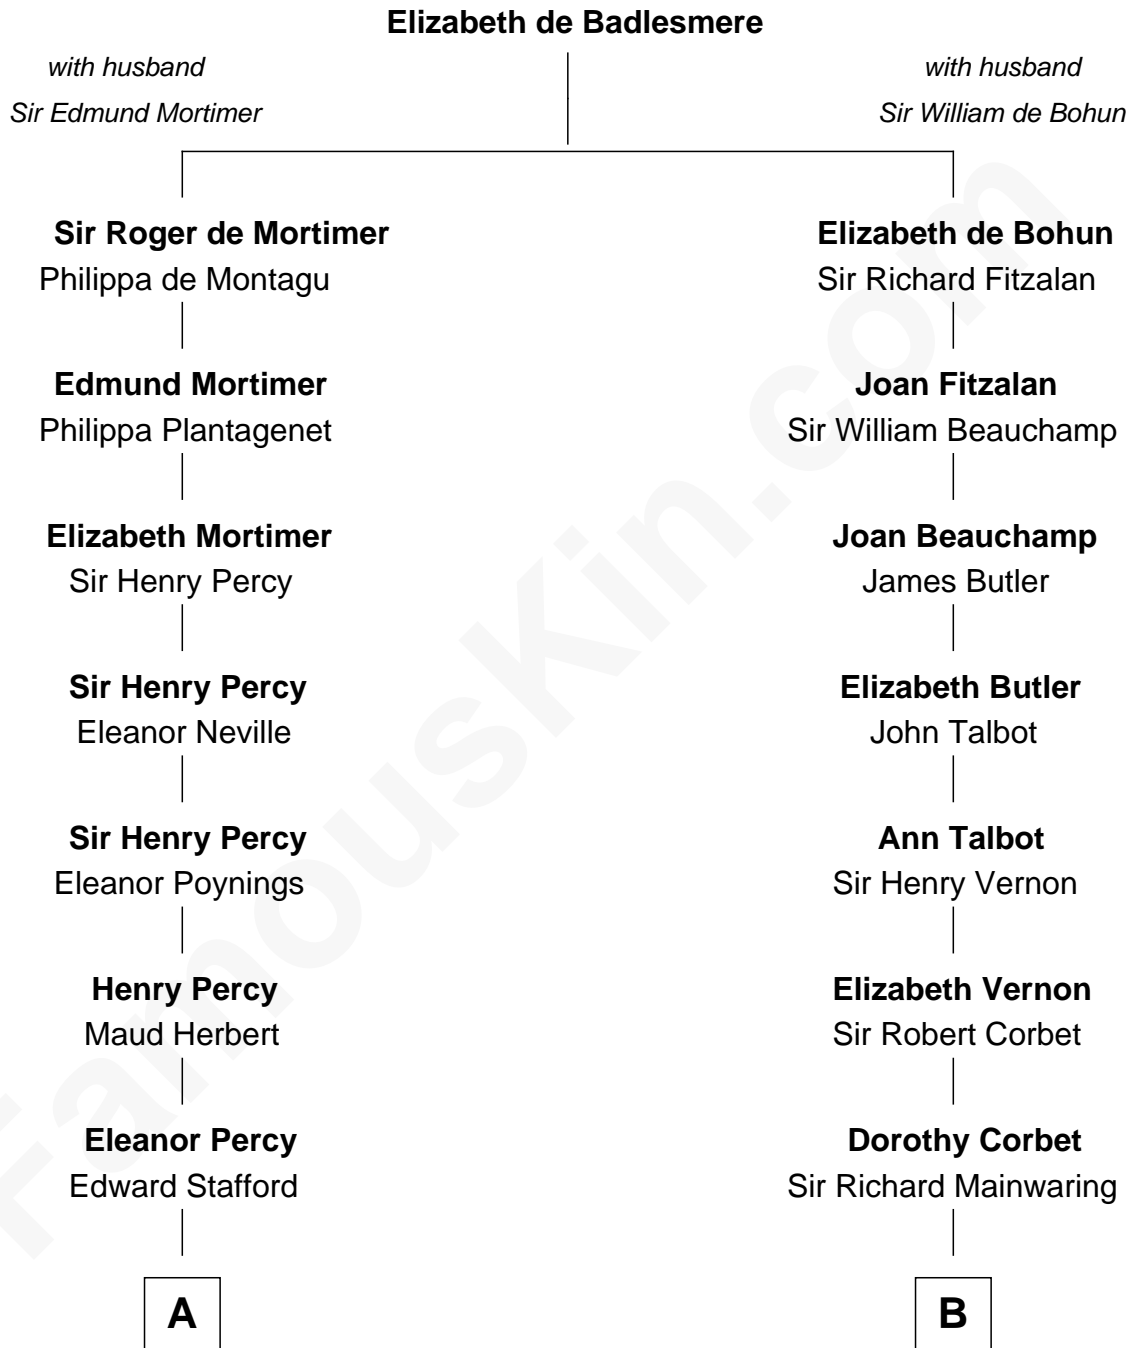

FamousKin.com
Relationship Chart of
Admiral Richard Byrd
Polar Explorer

16th cousin 4 times removed of

C. W. Post
Founder of Post Cereals

C

Richard Evelyn Byrd

Anne Harrison

Col. William Byrd

Jane Meriwether Rivers

Richard Evelyn Byrd

Eleanor Bolling Flood

Admiral Richard Byrd

Polar Explorer

FamousKin.com