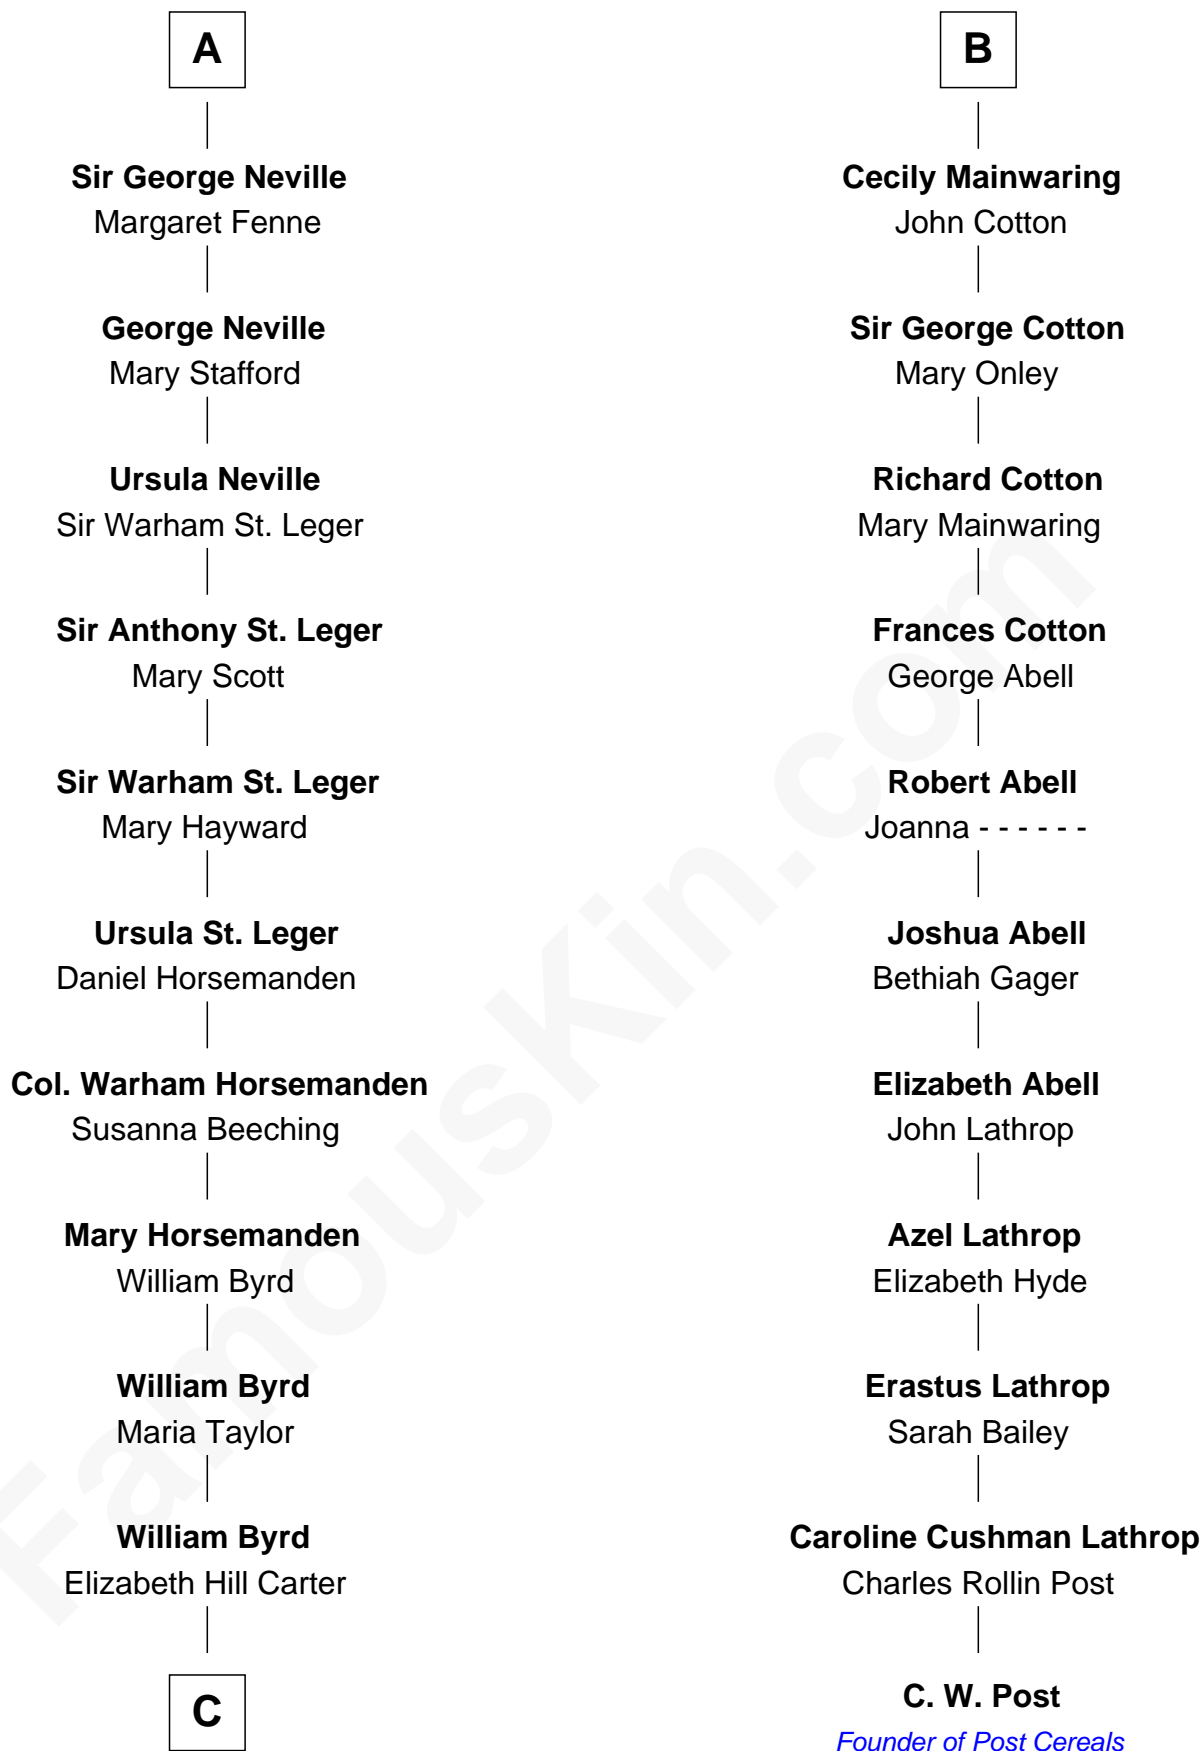

**FamousKin.com**  
**Relationship Chart of**  
**Admiral Richard Byrd**  
*Polar Explorer*

17th cousin 4 times removed of

**C. W. Post**  
*Founder of Post Cereals*

**C**

Thomas Taylor Byrd

Mary Armistead

Richard Evelyn Byrd

Anne Harrison

Col. William Byrd

Jane Meriwether Rivers

Richard Evelyn Byrd

Eleanor Bolling Flood

Admiral Richard Byrd

*Polar Explorer*