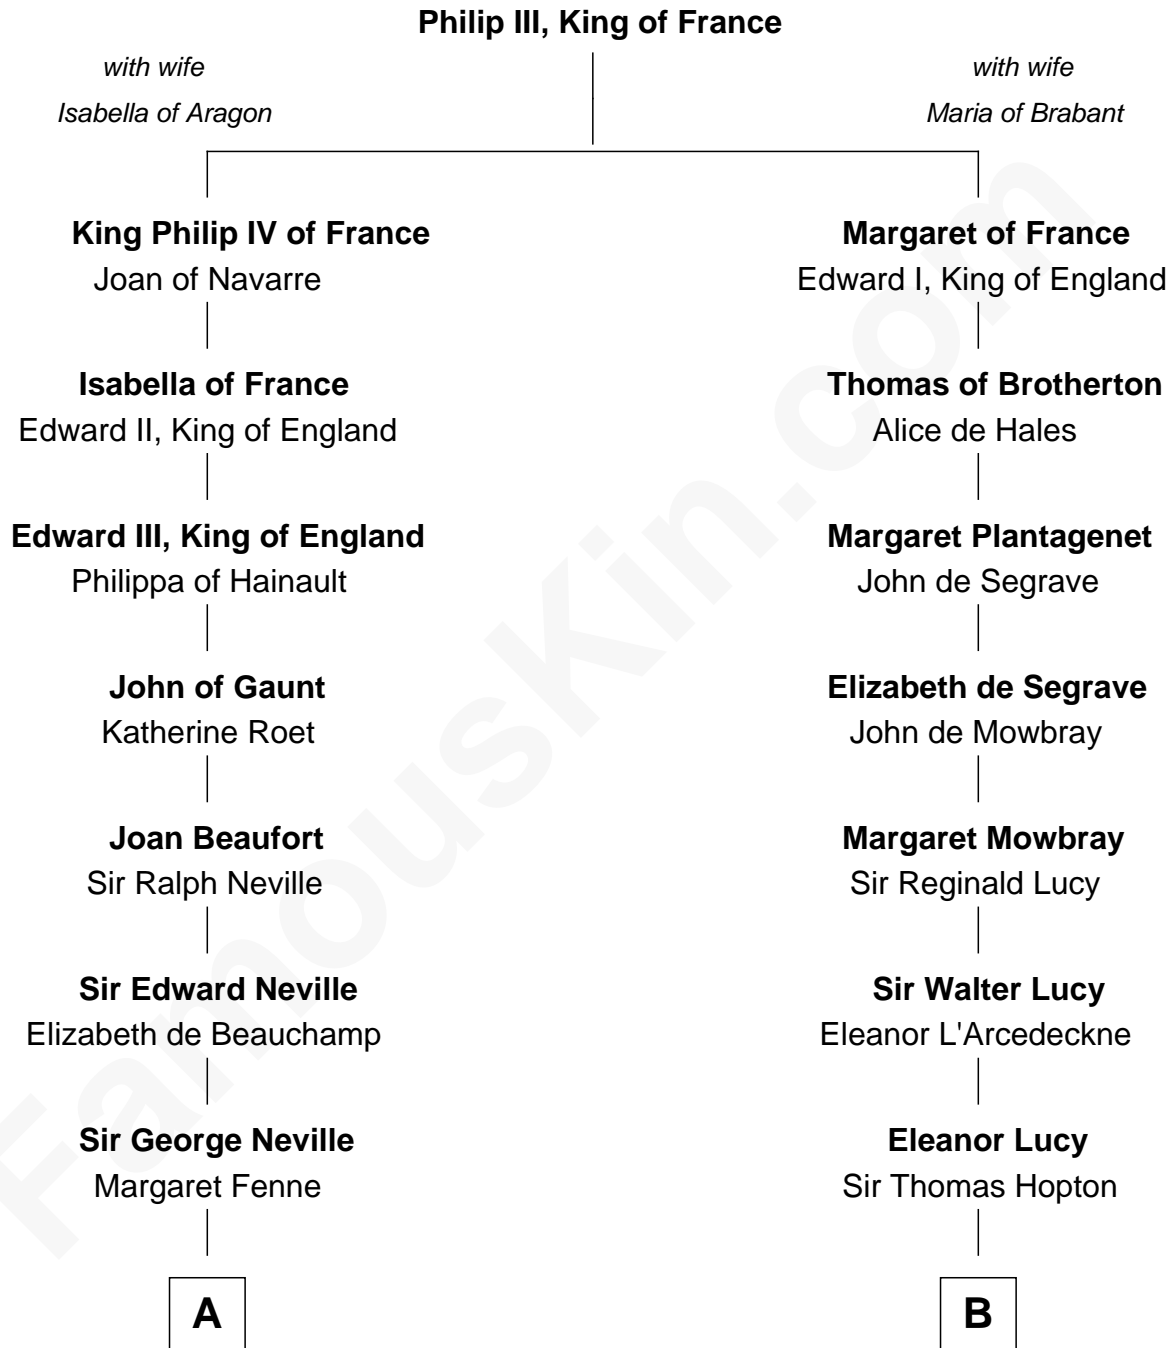

**FamousKin.com**  
**Relationship Chart of**  
**Admiral Richard Byrd**

*Polar Explorer*

20th cousin of

**C. W. Post**

*Founder of Post Cereals*

**C**

**Richard Evelyn Byrd**  
Anne Harrison

**Col. William Byrd**  
Jane Meriwether Rivers

**Richard Evelyn Byrd**  
Eleanor Bolling Flood

**Admiral Richard Byrd**  
*Polar Explorer*

**D**

**Azel Lathrop**  
Elizabeth Hyde

**Erastus Lathrop**  
Sarah Bailey

**Caroline Cushman Lathrop**  
Charles Rollin Post