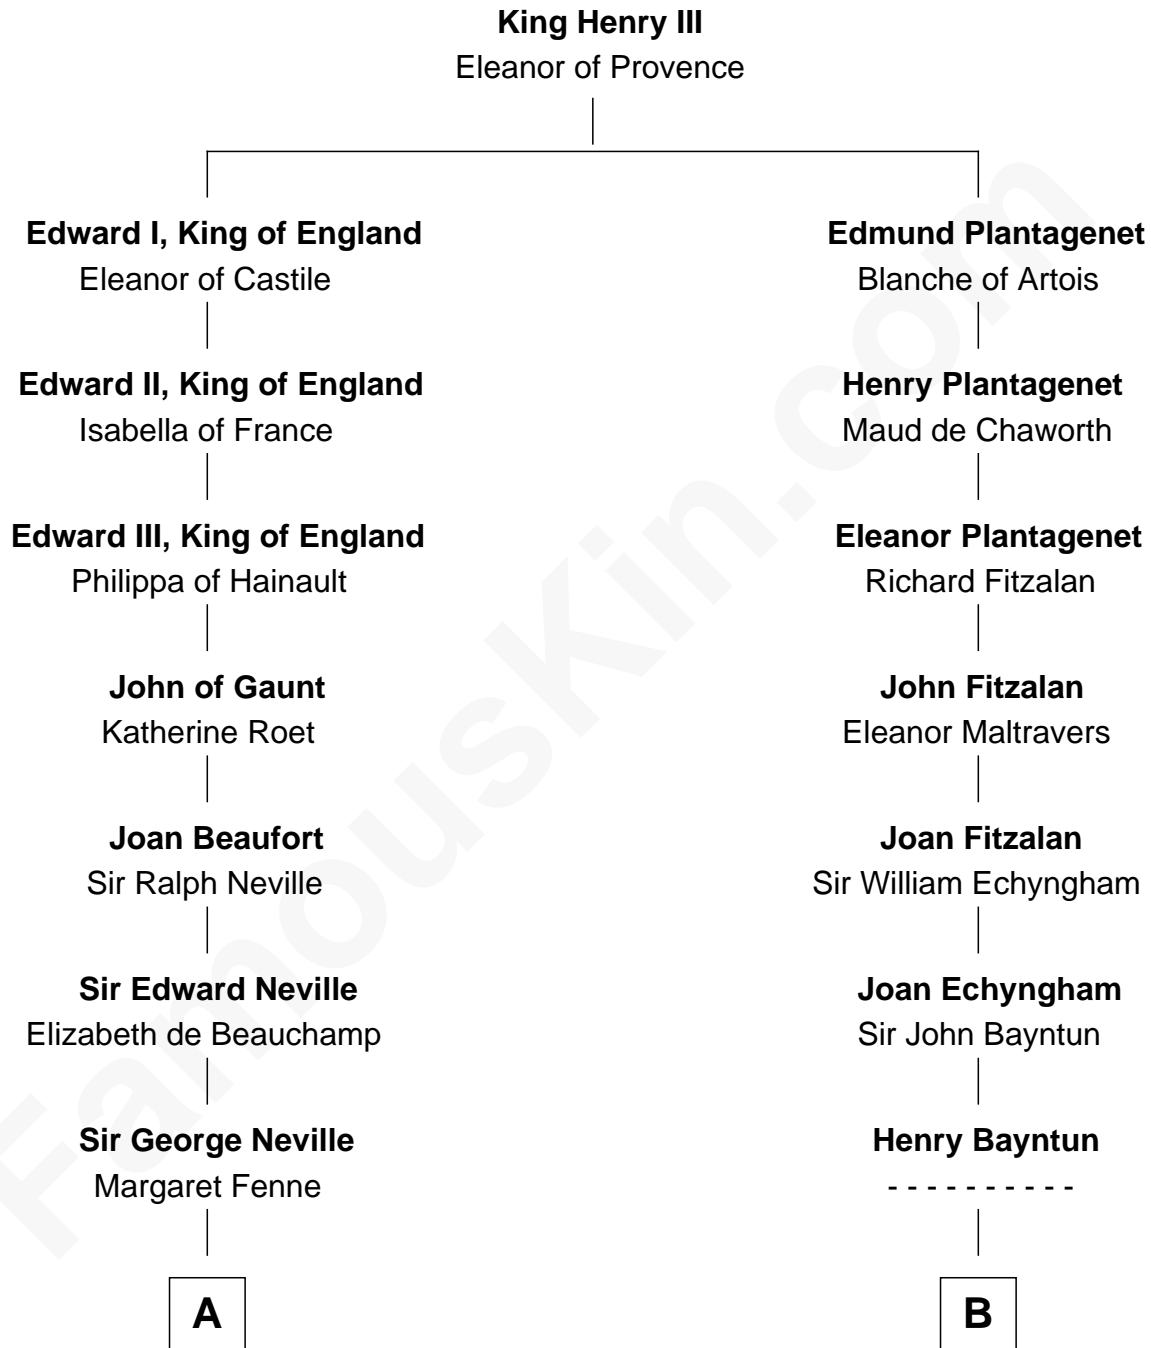

FamousKin.com

Relationship Chart of

Admiral Richard Byrd

Polar Explorer

20th cousin 1 time removed of

Pete Seeger

American Folk Singer

C

Richard Evelyn Byrd

Anne Harrison

Col. William Byrd
Jane Meriwether Rivers

Richard Evelyn Byrd
Eleanor Bolling Flood

Admiral Richard Byrd
Polar Explorer

D

Thomas Simmons
Sarah Homans Thwing

Elsie Thwing Simmons
Albert Adams