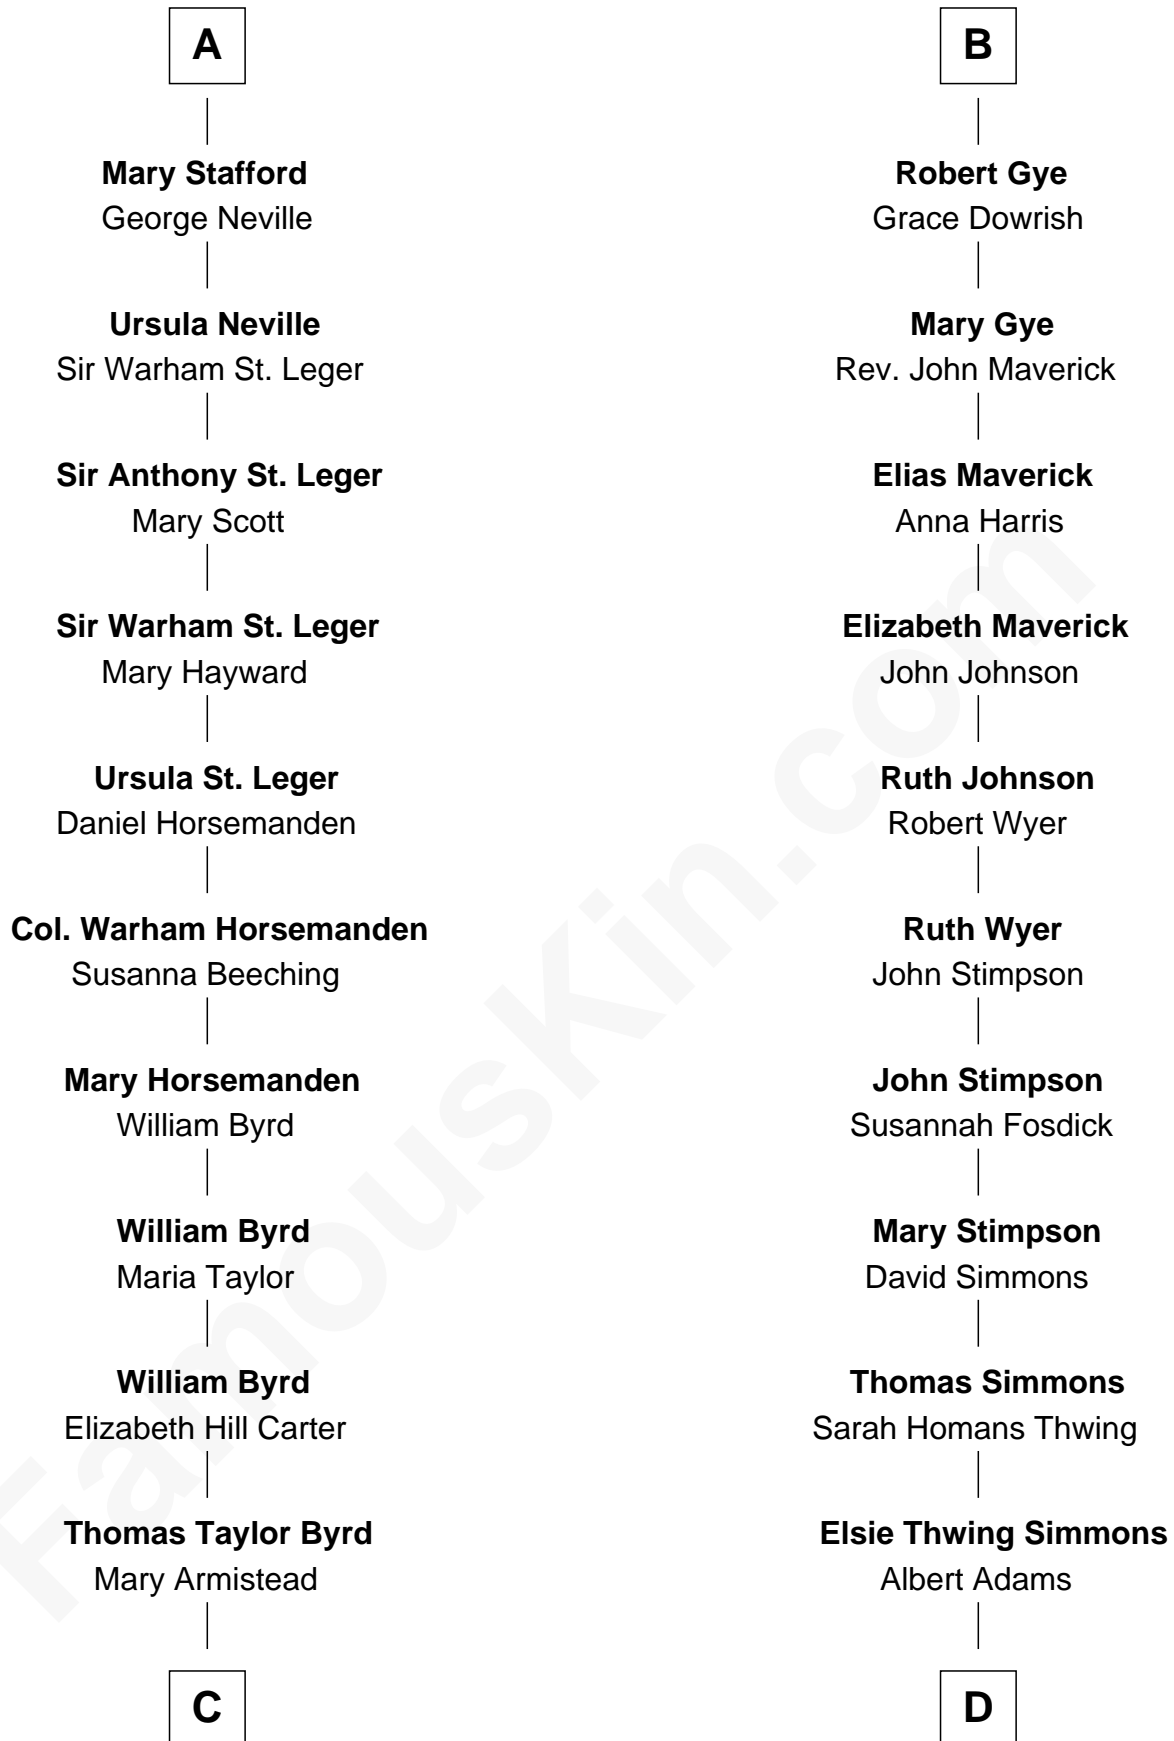

FamousKin.com
Relationship Chart of
Admiral Richard Byrd
Polar Explorer

19th cousin 1 time removed of
Pete Seeger
American Folk Singer

Henry Plantagenet
Maud de Chaworth

Mary Plantagenet
Henry de Percy

Sir Henry Percy
Margaret de Neville

Sir Henry Percy
Elizabeth Mortimer

Sir Henry Percy
Eleanor Neville

Sir Henry Percy
Eleanor Poynings

Henry Percy
Maud Herbert

Eleanor Percy
Edward Stafford

A

Eleanor Plantagenet
Richard Fitzalan

John Fitzalan
Eleanor Maltravers

Joan Fitzalan
Sir William Echyngam

Joan Echyngam
Sir John Bayntun

Henry Bayntun

Jane Bayntun
Thomas Prowse

Mary Prowse
John Gye

B

C

Richard Evelyn Byrd
Anne Harrison

Col. William Byrd
Jane Meriwether Rivers

Richard Evelyn Byrd
Eleanor Bolling Flood

Admiral Richard Byrd
Polar Explorer

D

Elsie Simmons Adams
Charles Louis Seeger

Charles Louis Seeger
Constance de Clyver Edson