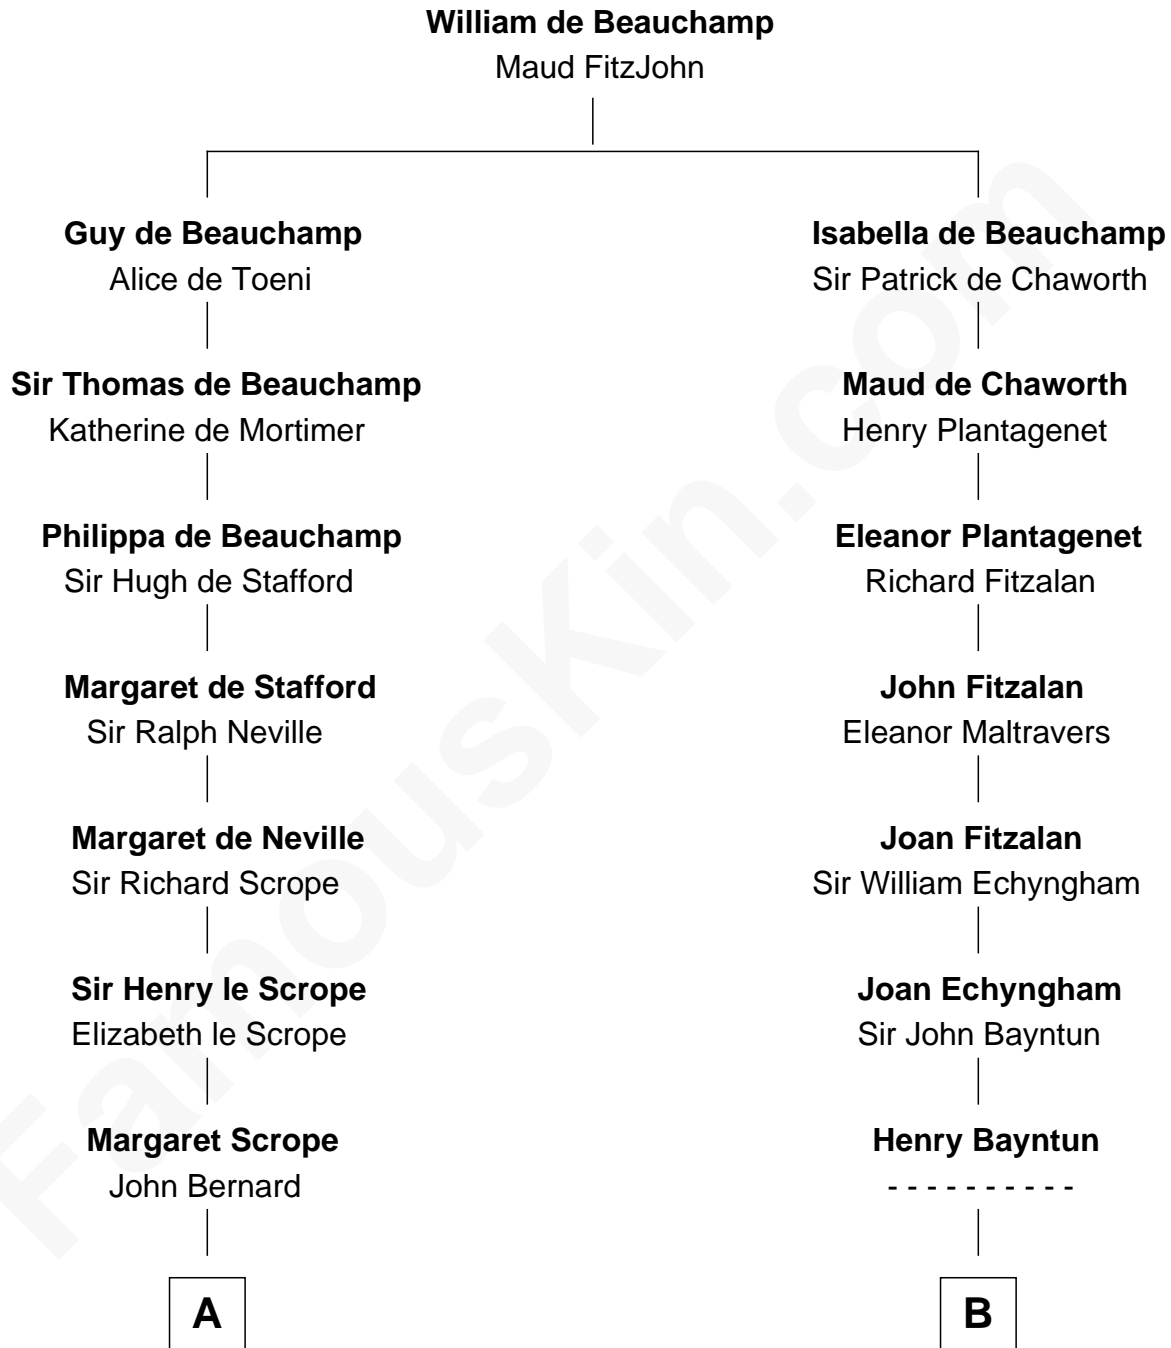

FamousKin.com
Relationship Chart of
Admiral Richard Byrd
Polar Explorer

19th cousin 2 times removed of
Pete Seeger
American Folk Singer

C

Col. William Byrd
Jane Meriwether Rivers

Richard Evelyn Byrd
Eleanor Bolling Flood

Admiral Richard Byrd
Polar Explorer

D

Thomas Simmons
Sarah Homans Thwing

Elsie Thwing Simmons
Albert Adams

Elsie Simmons Adams
Charles Louis Seeger

Charles Louis Seeger
Constance de Clyver Edson

Pete Seeger
American Folk Singer