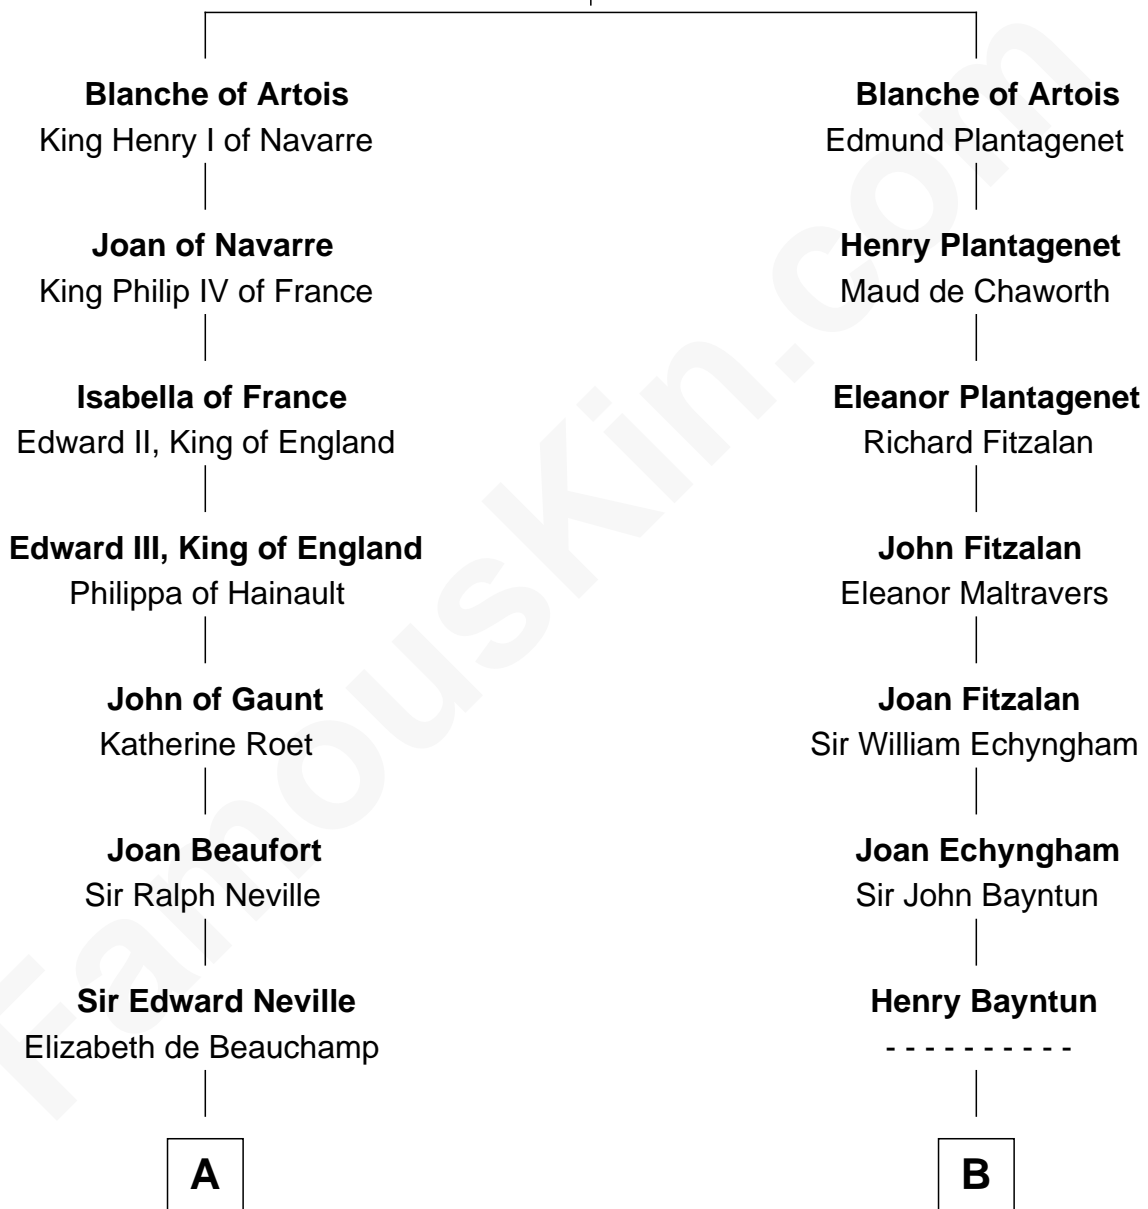

## Relationship Chart of

### Admiral Richard Byrd

*Polar Explorer*

21st cousin of

**Pete Seeger**

*American Folk Singer*

**Robert I, Count of Artois**

Matilda of Brabant

**C**

**Thomas Taylor Byrd**

Mary Armistead

**Richard Evelyn Byrd**

Anne Harrison

**Col. William Byrd**

Jane Meriwether Rivers

**Richard Evelyn Byrd**

Eleanor Bolling Flood