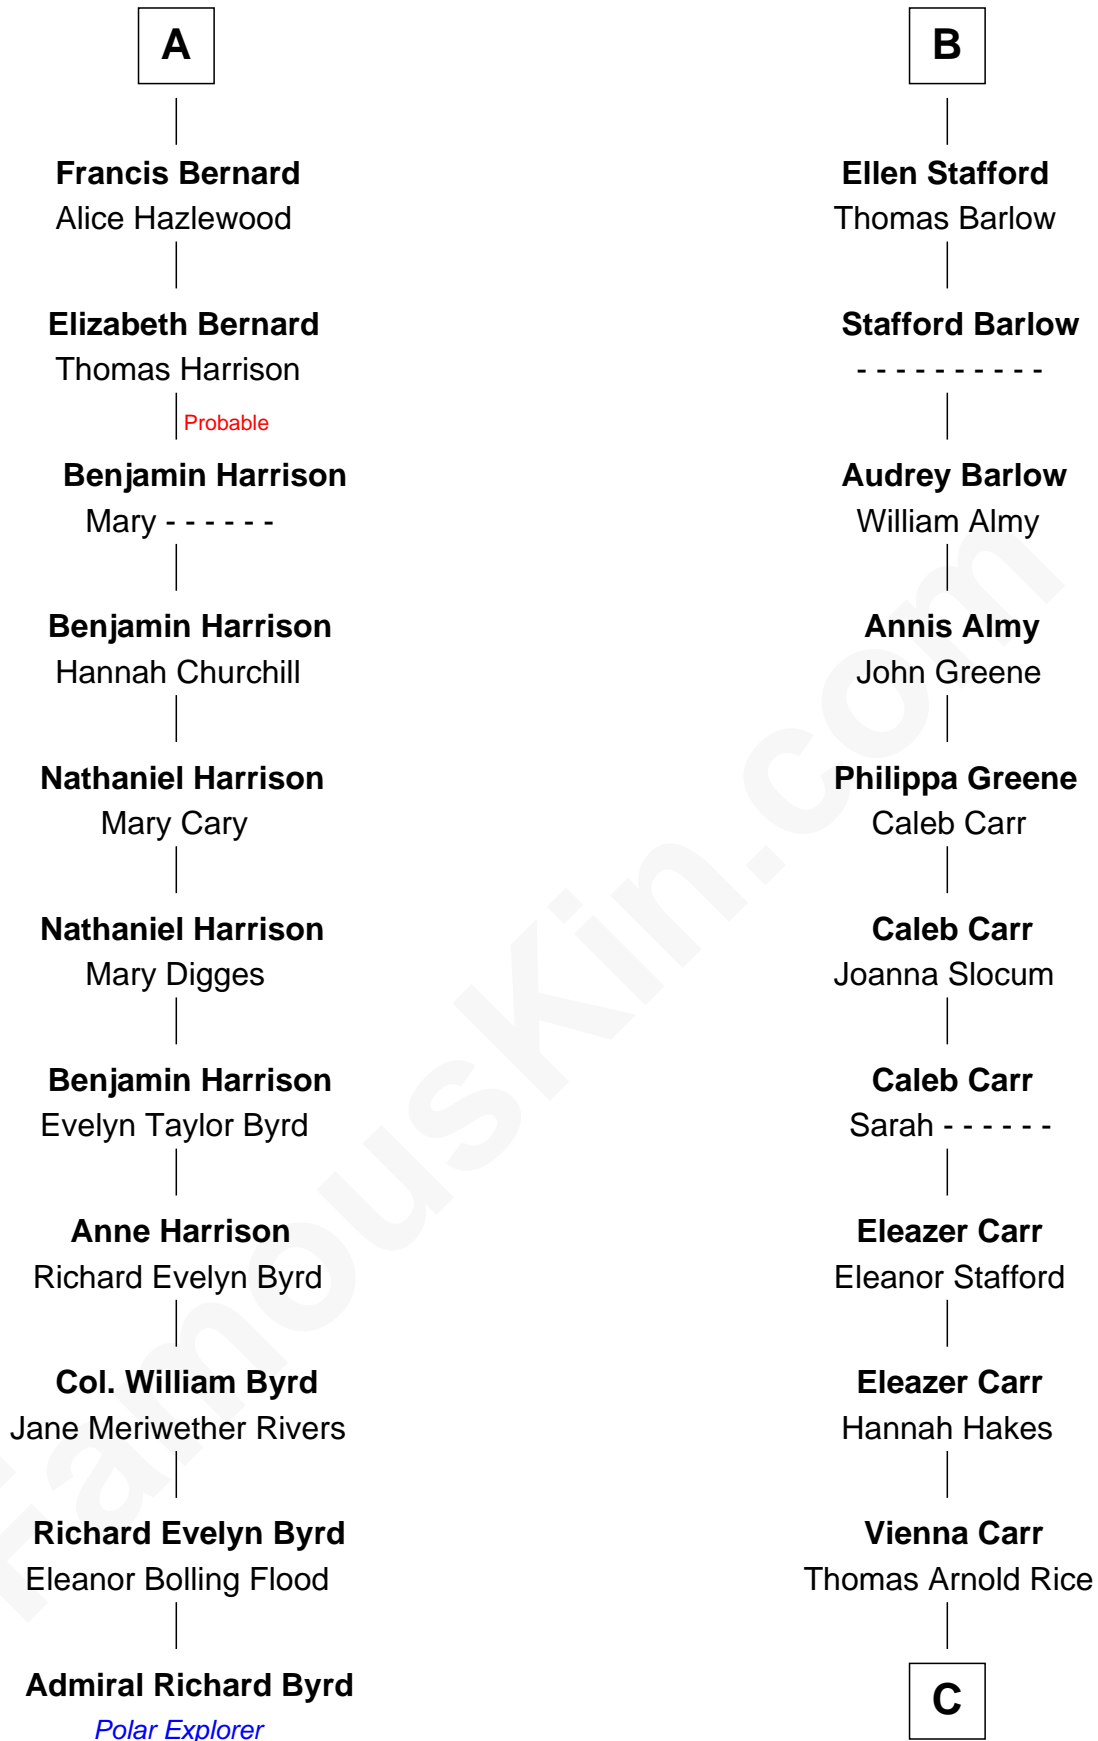

**FamousKin.com**  
**Relationship Chart of**  
**Admiral Richard Byrd**  
*Polar Explorer*

17th cousin 3 times removed of

**Charlie Munger**  
*Vice-Chairman of Berkshire Hathaway*

**C**

**Caroline A. Rice**  
William H. Ingham

**Helen Vienna Ingham**  
Charles W. Russell

**Florence V. Russell**  
Alfred Case Munger

**Charlie Munger**  
*Vice-Chairman of Berkshire Hathaway*