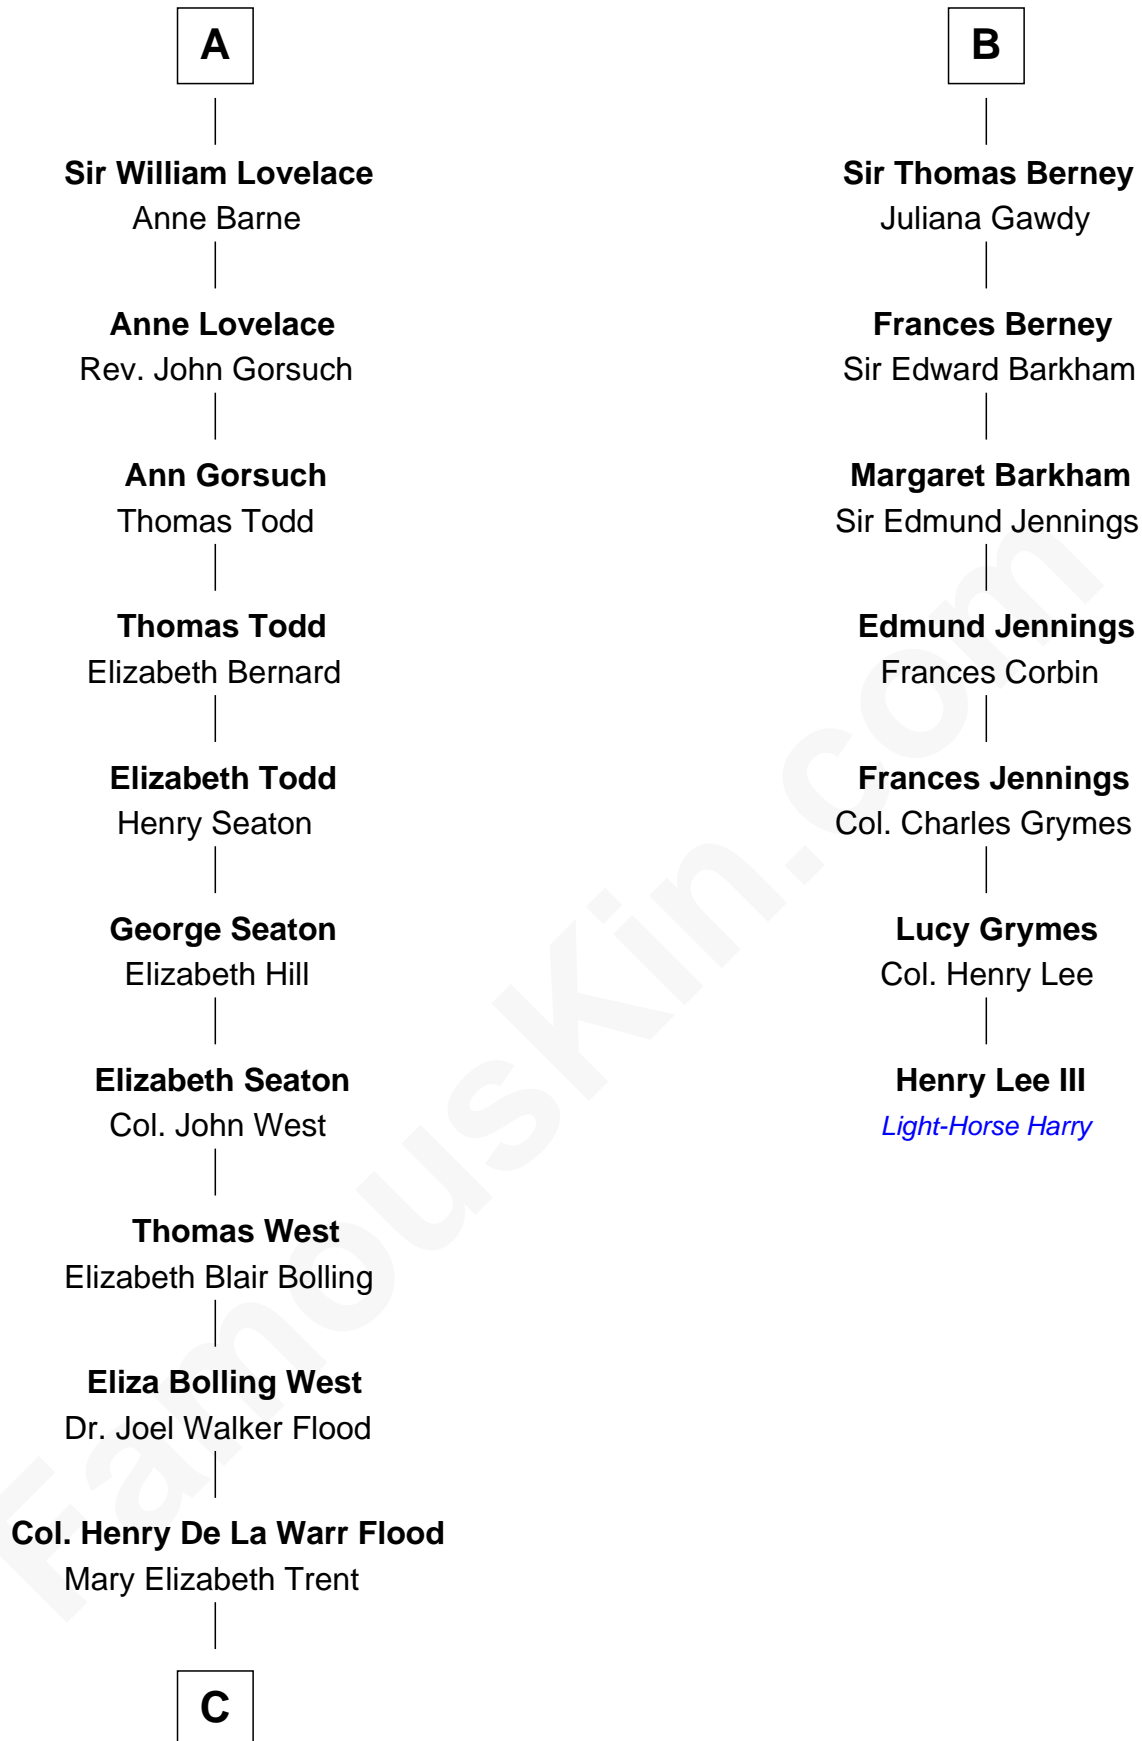

FamousKin.com
Relationship Chart of
Admiral Richard Byrd
Polar Explorer

13th cousin 6 times removed of

Henry Lee III
9th Governor of Virginia

Sir Richard Sergeaux
 Philippe Fitzalan

C

—
Joel Walker Flood

Ella Faulkner

—
Eleanor Bolling Flood

Richard Evelyn Byrd

—
Admiral Richard Byrd

Polar Explorer

FamousKin.com