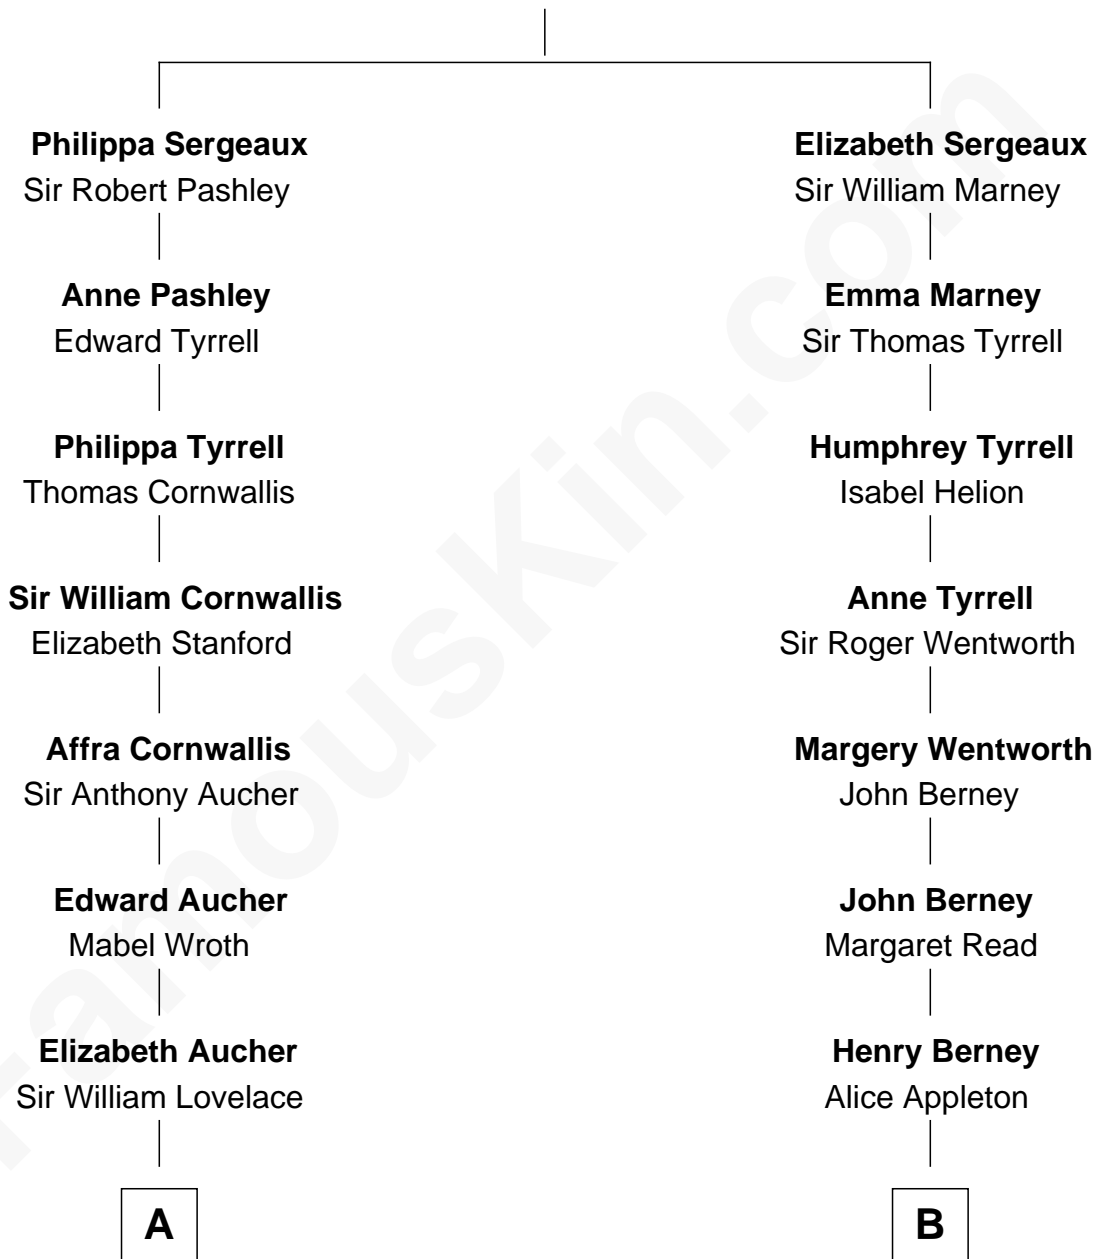

FamousKin.com
Relationship Chart of
Admiral Richard Byrd
Polar Explorer

13th cousin 6 times removed of

Henry Lee III
9th Governor of Virginia

Sir Richard Sergeaux
 Philippe Fitzalan

C

—
Joel Walker Flood

Ella Faulkner

—
Eleanor Bolling Flood

Richard Evelyn Byrd

—
Admiral Richard Byrd

Polar Explorer

FamousKin.com