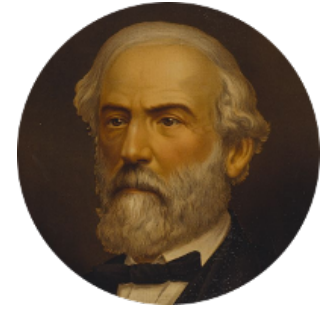

**FamousKin.com**  
**Relationship Chart of**  
**Admiral Richard Byrd**  
*Polar Explorer*

18th cousin 2 times removed of  
**General Robert E. Lee**  
*Confederate Army - U.S. Civil War*

**C**

**Anne Harrison**  
Richard Evelyn Byrd

**Col. William Byrd**  
Jane Meriwether Rivers

**Richard Evelyn Byrd**  
Eleanor Bolling Flood

**Admiral Richard Byrd**  
*Polar Explorer*

**D**

**Maj. Gen. Henry Lee**  
Anne Hill Carter

**General Robert E. Lee**  
*Confederate Army - U.S. Civil War*