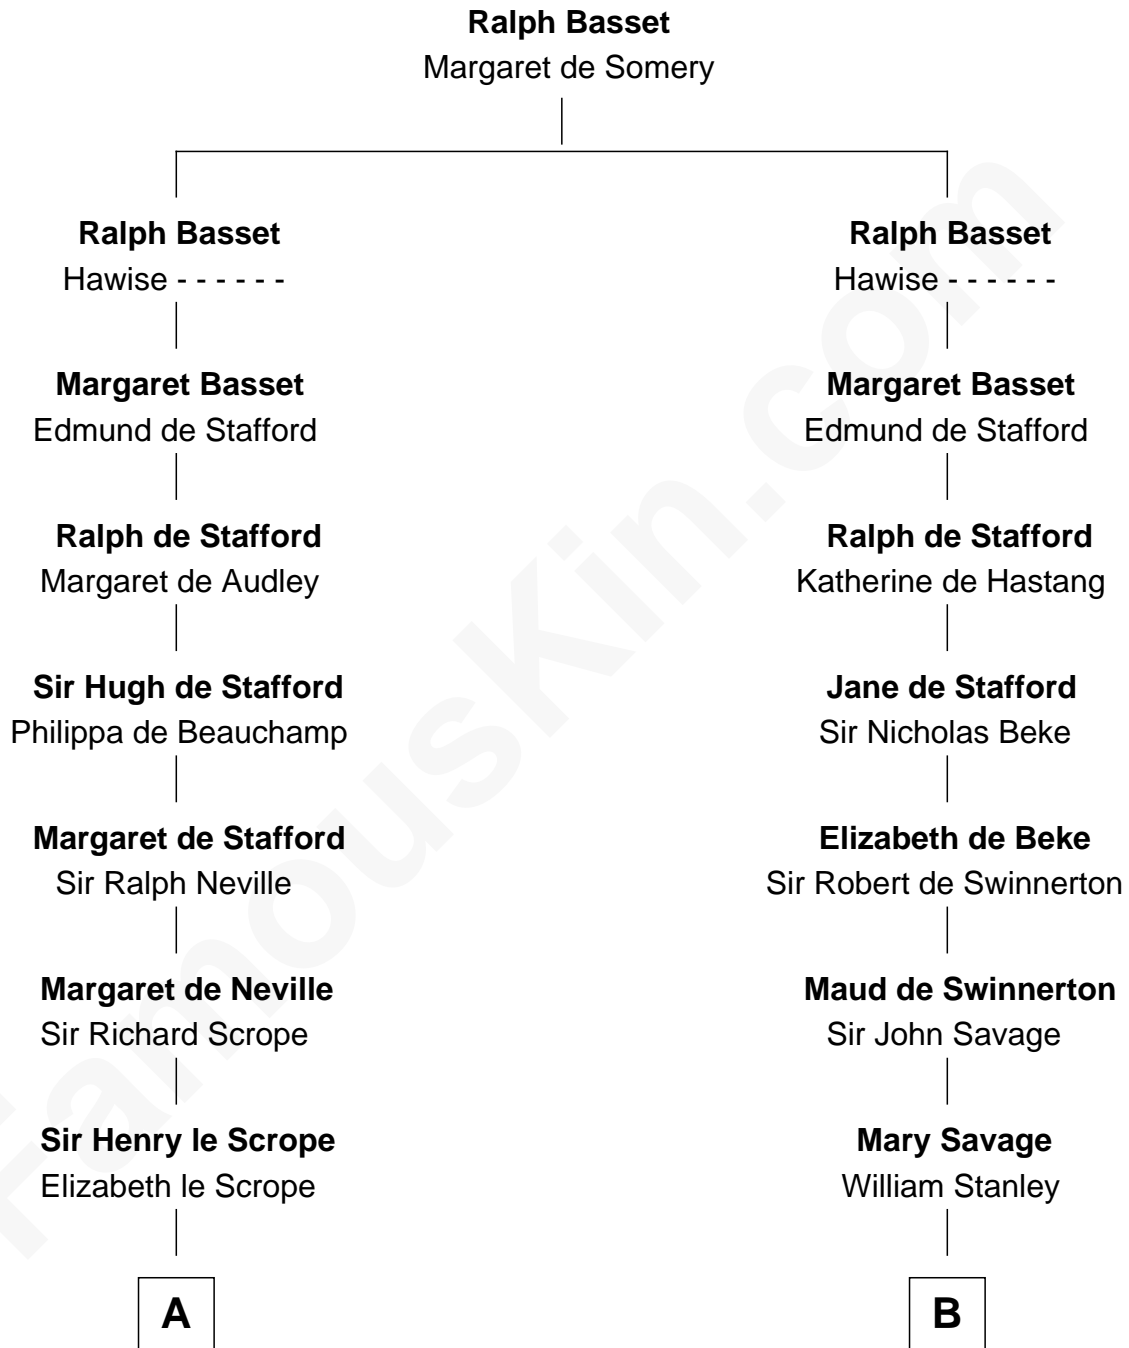

**FamousKin.com**  
**Relationship Chart of**  
**Admiral Richard Byrd**  
*Polar Explorer*

18th cousin 2 times removed of  
**General Robert E. Lee**  
*Confederate Army - U.S. Civil War*

**C**

**Anne Harrison**  
Richard Evelyn Byrd

**Col. William Byrd**  
Jane Meriwether Rivers

**Richard Evelyn Byrd**  
Eleanor Bolling Flood

**Admiral Richard Byrd**  
*Polar Explorer*

**D**

**Maj. Gen. Henry Lee**  
Anne Hill Carter

**General Robert E. Lee**  
*Confederate Army - U.S. Civil War*

FamousKin.com