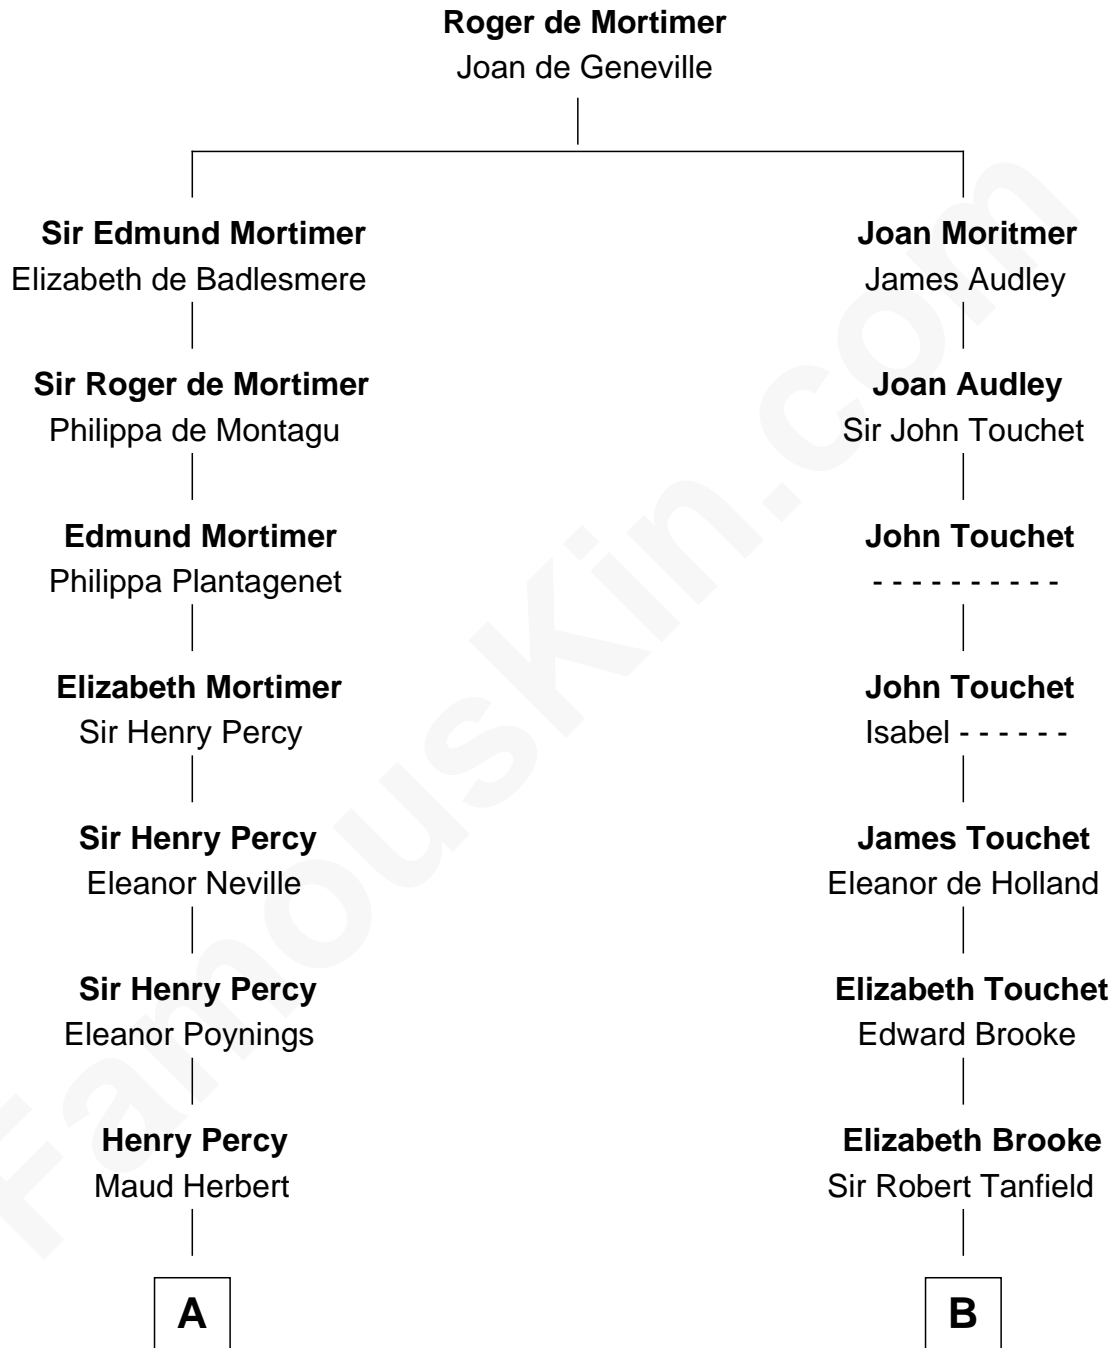

FamousKin.com
Relationship Chart of
Admiral Richard Byrd
Polar Explorer

19th cousin 2 times removed of
General Robert E. Lee
Confederate Army - U.S. Civil War

C

Thomas Taylor Byrd

Mary Armistead

Richard Evelyn Byrd

Anne Harrison

Col. William Byrd

Jane Meriwether Rivers

Richard Evelyn Byrd

Eleanor Bolling Flood

Admiral Richard Byrd

Polar Explorer

D