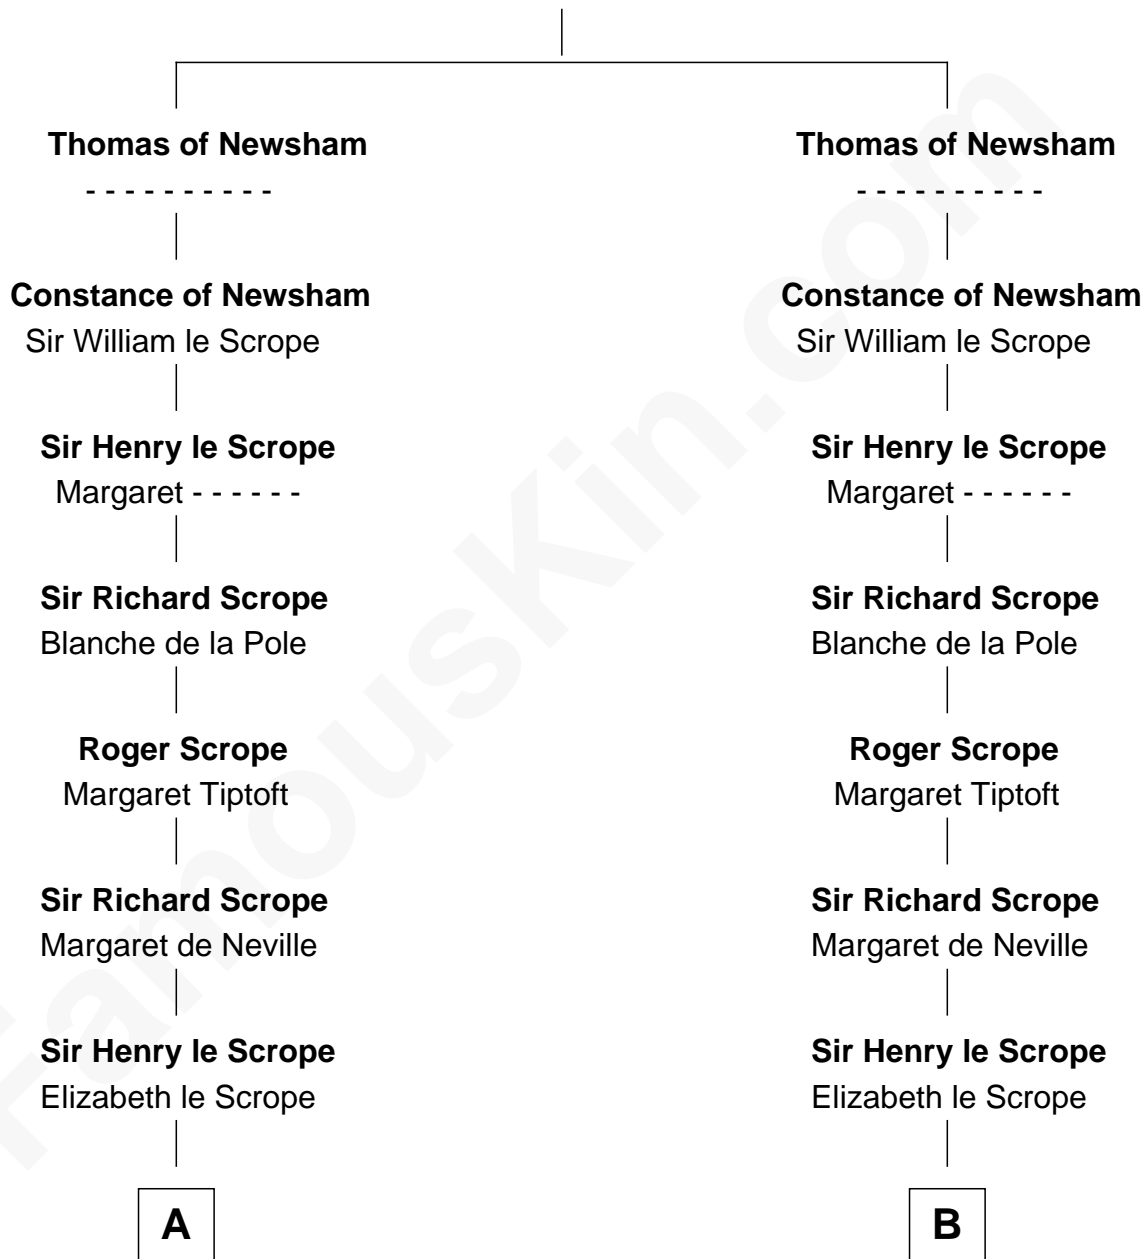

**FamousKin.com**  
**Relationship Chart of**  
**Admiral Richard Byrd**  
*Polar Explorer*

18th cousin 2 times removed of  
**General Robert E. Lee**  
*Confederate Army - U.S. Civil War*

**Gillo de Newsham**

-----

**C**

**Anne Harrison**  
Richard Evelyn Byrd

**Col. William Byrd**  
Jane Meriwether Rivers

**Richard Evelyn Byrd**  
Eleanor Bolling Flood

**Admiral Richard Byrd**  
*Polar Explorer*

**D**

**Anne Hill Carter**  
Maj. Gen. Henry Lee