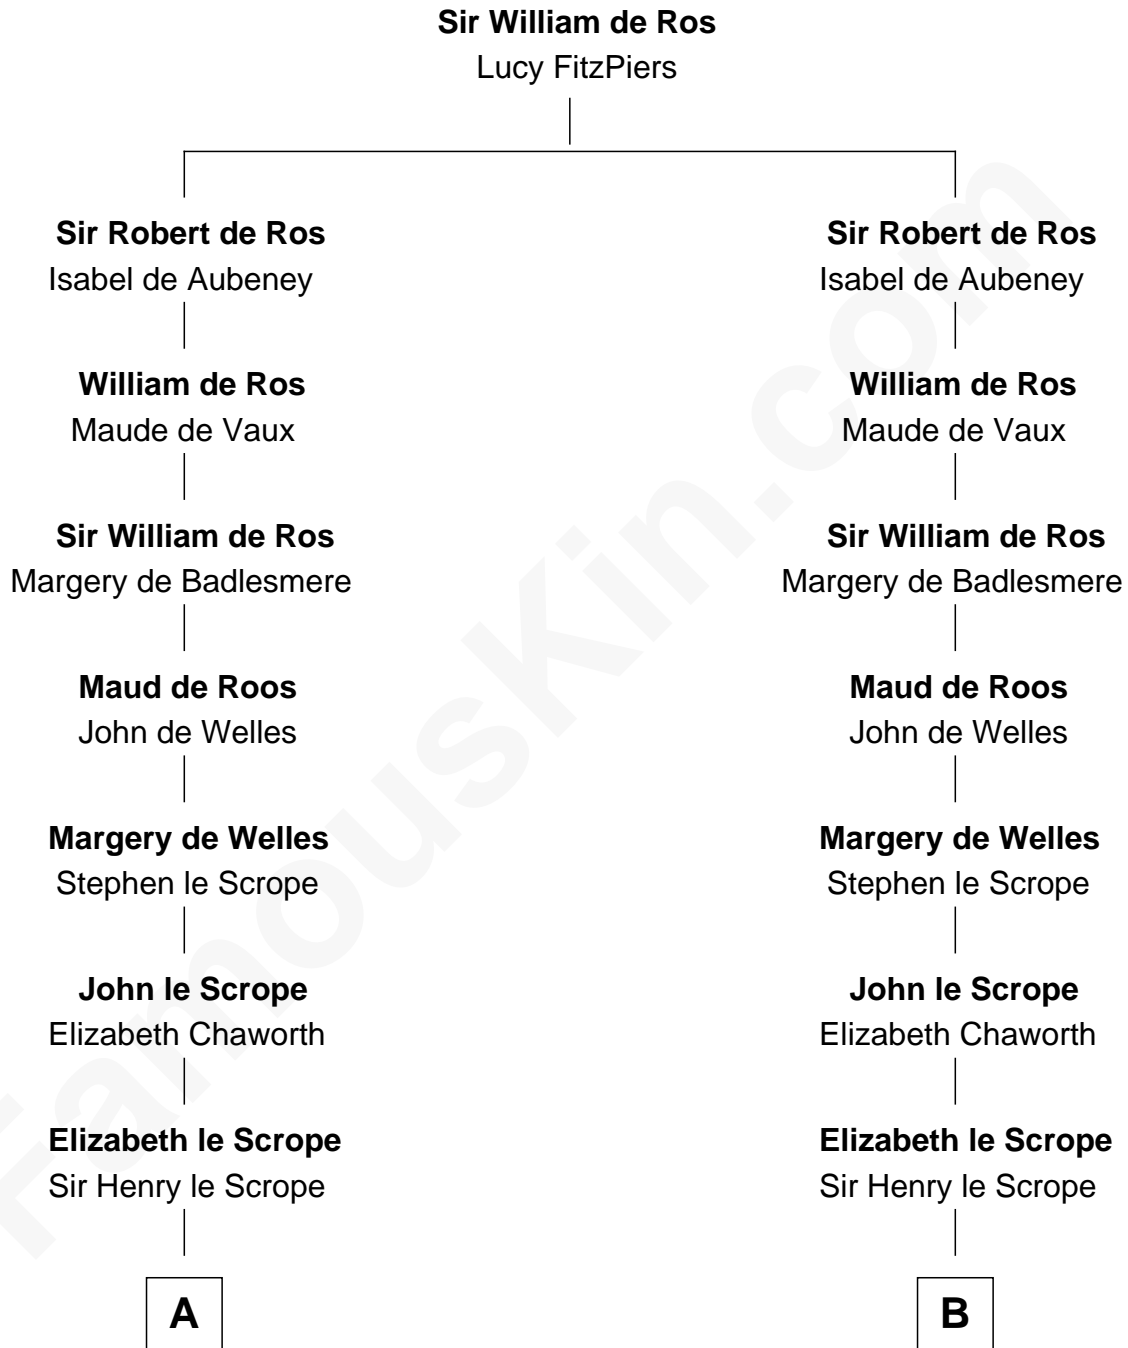

**FamousKin.com**  
**Relationship Chart of**  
**Admiral Richard Byrd**  
*Polar Explorer*

18th cousin 2 times removed of  
**General Robert E. Lee**  
*Confederate Army - U.S. Civil War*

**C**

**Anne Harrison**  
Richard Evelyn Byrd

**Col. William Byrd**  
Jane Meriwether Rivers

**Richard Evelyn Byrd**  
Eleanor Bolling Flood

**Admiral Richard Byrd**  
*Polar Explorer*

**D**

**Anne Hill Carter**  
Maj. Gen. Henry Lee

**General Robert E. Lee**  
*Confederate Army - U.S. Civil War*