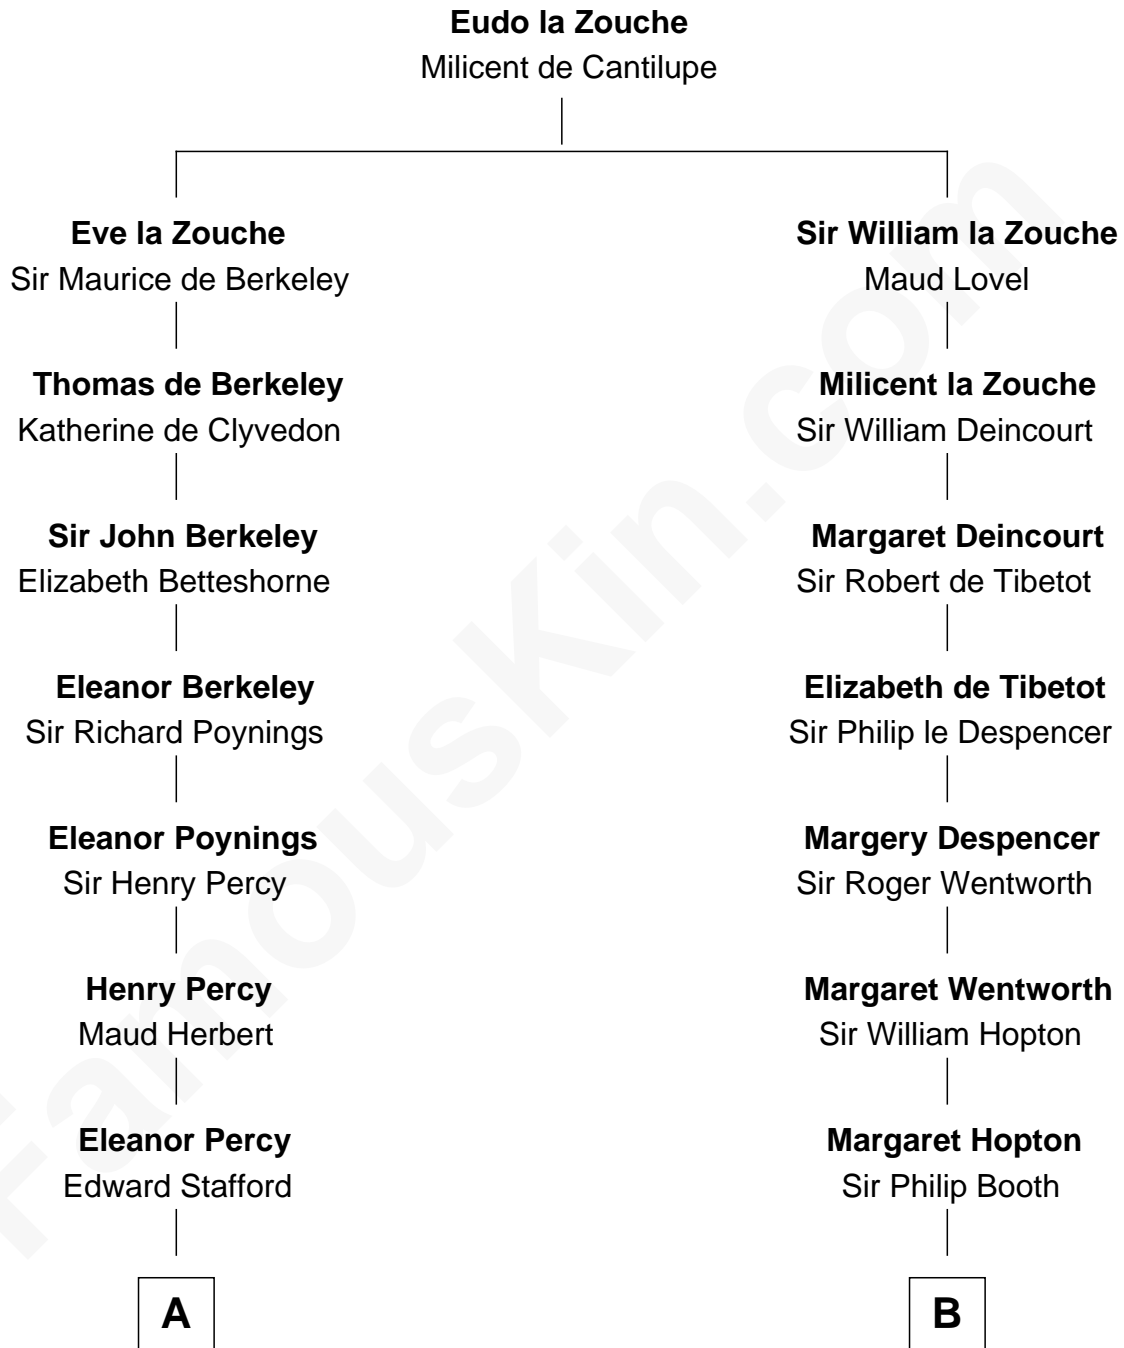

**FamousKin.com**  
**Relationship Chart of**  
**Admiral Richard Byrd**  
*Polar Explorer*

18th cousin 2 times removed of  
**General Robert E. Lee**  
*Confederate Army - U.S. Civil War*

**C**

**Richard Evelyn Byrd**  
Anne Harrison

**Col. William Byrd**  
Jane Meriwether Rivers

**Richard Evelyn Byrd**  
Eleanor Bolling Flood

**Admiral Richard Byrd**  
*Polar Explorer*

**D**

**Maj. Gen. Henry Lee**  
Anne Hill Carter

**General Robert E. Lee**  
*Confederate Army - U.S. Civil War*