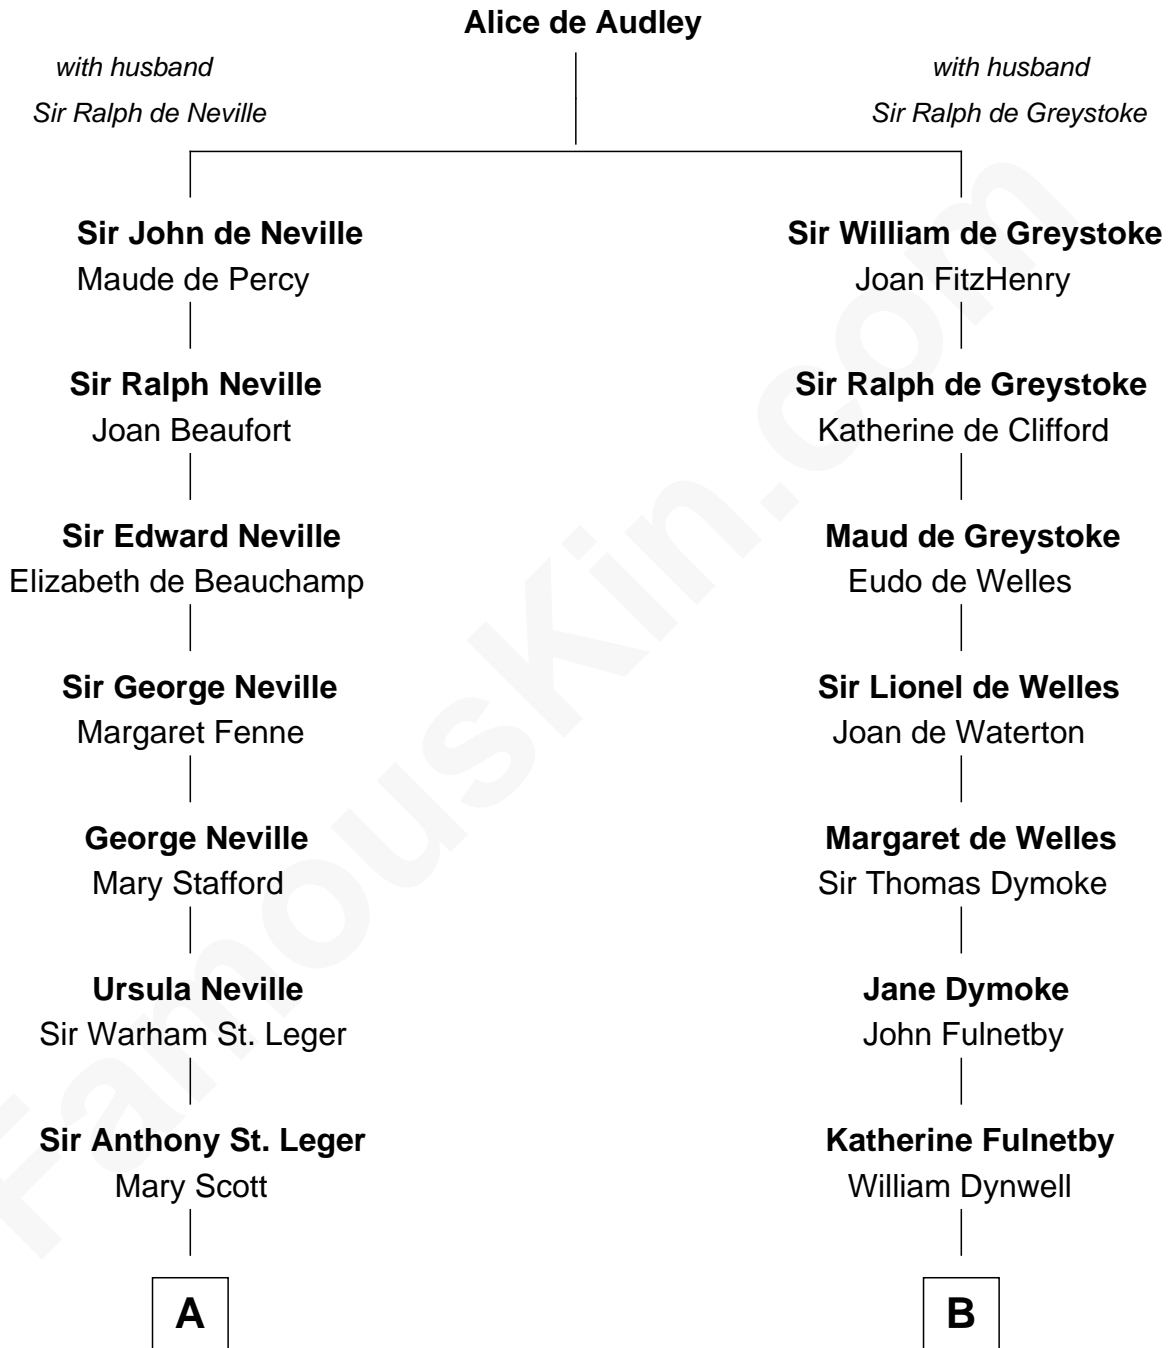

FamousKin.com
Relationship Chart of
Admiral Richard Byrd
Polar Explorer

17th cousin 4 times removed of

Linda Hamilton
TV and Movie Actress

C

Stephen P. Holt
Aurelia Morgan Grimes

Taylor Holt
Frances Kyle

Dr. Richard Huckstep Holt
Mildred Alberta Derby

Barbara Kyle Holt
Dr. Carroll Stanford Hamilton

Linda Hamilton
TV and Movie Actress