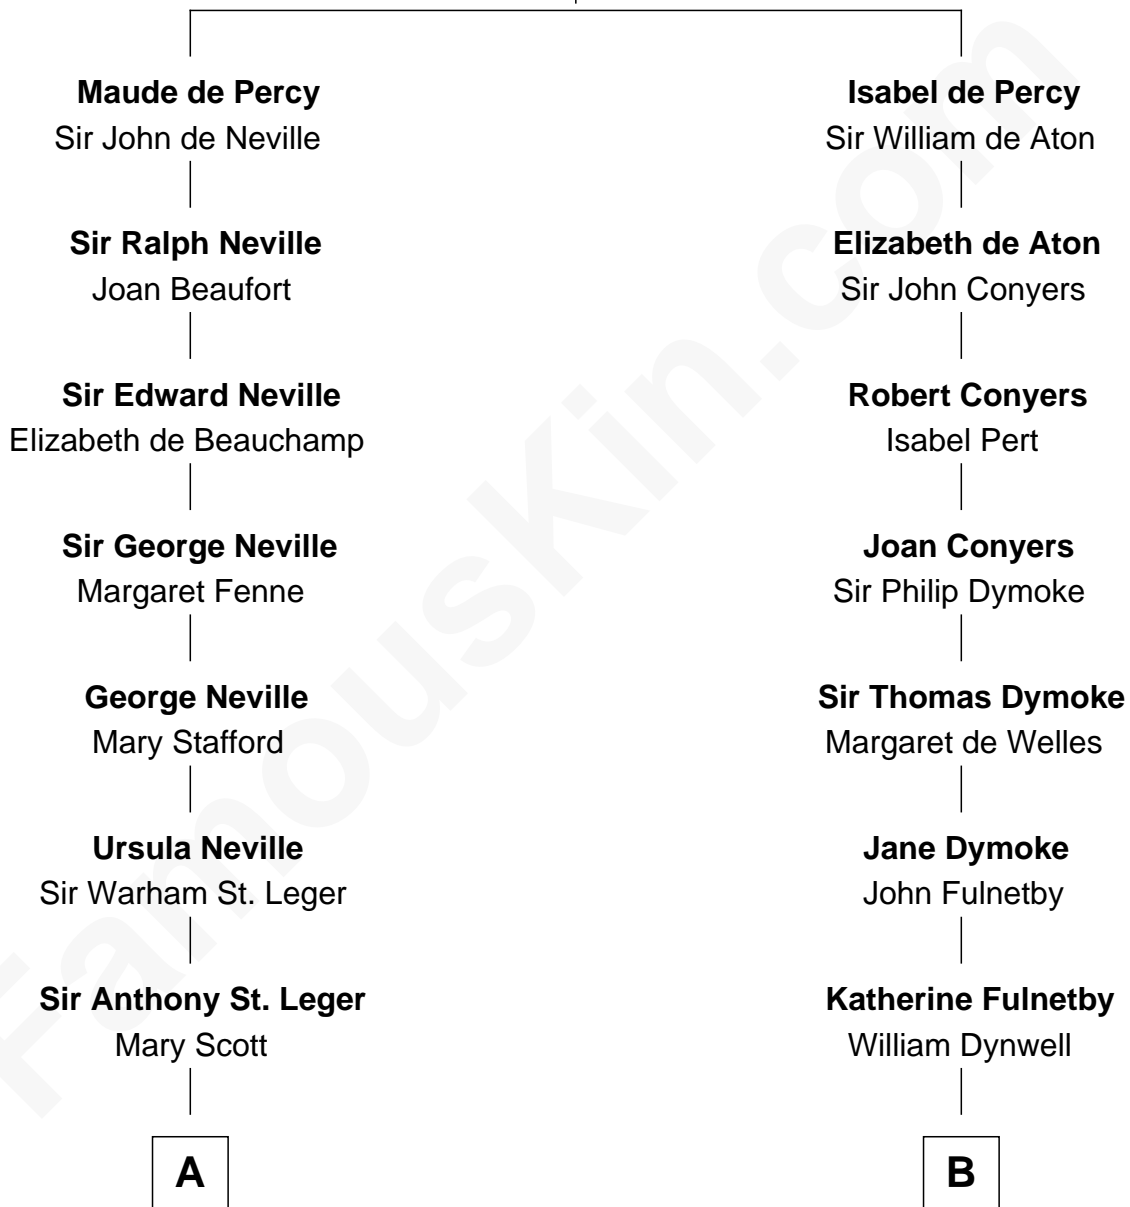

FamousKin.com
Relationship Chart of
Admiral Richard Byrd
Polar Explorer

17th cousin 4 times removed of

Linda Hamilton
TV and Movie Actress

Sir Henry de Percy
 Idoine de Clifford

C

Stephen P. Holt
Aurelia Morgan Grimes

Taylor Holt
Frances Kyle

Dr. Richard Huckstep Holt
Mildred Alberta Derby

Barbara Kyle Holt
Dr. Carroll Stanford Hamilton

Linda Hamilton
TV and Movie Actress