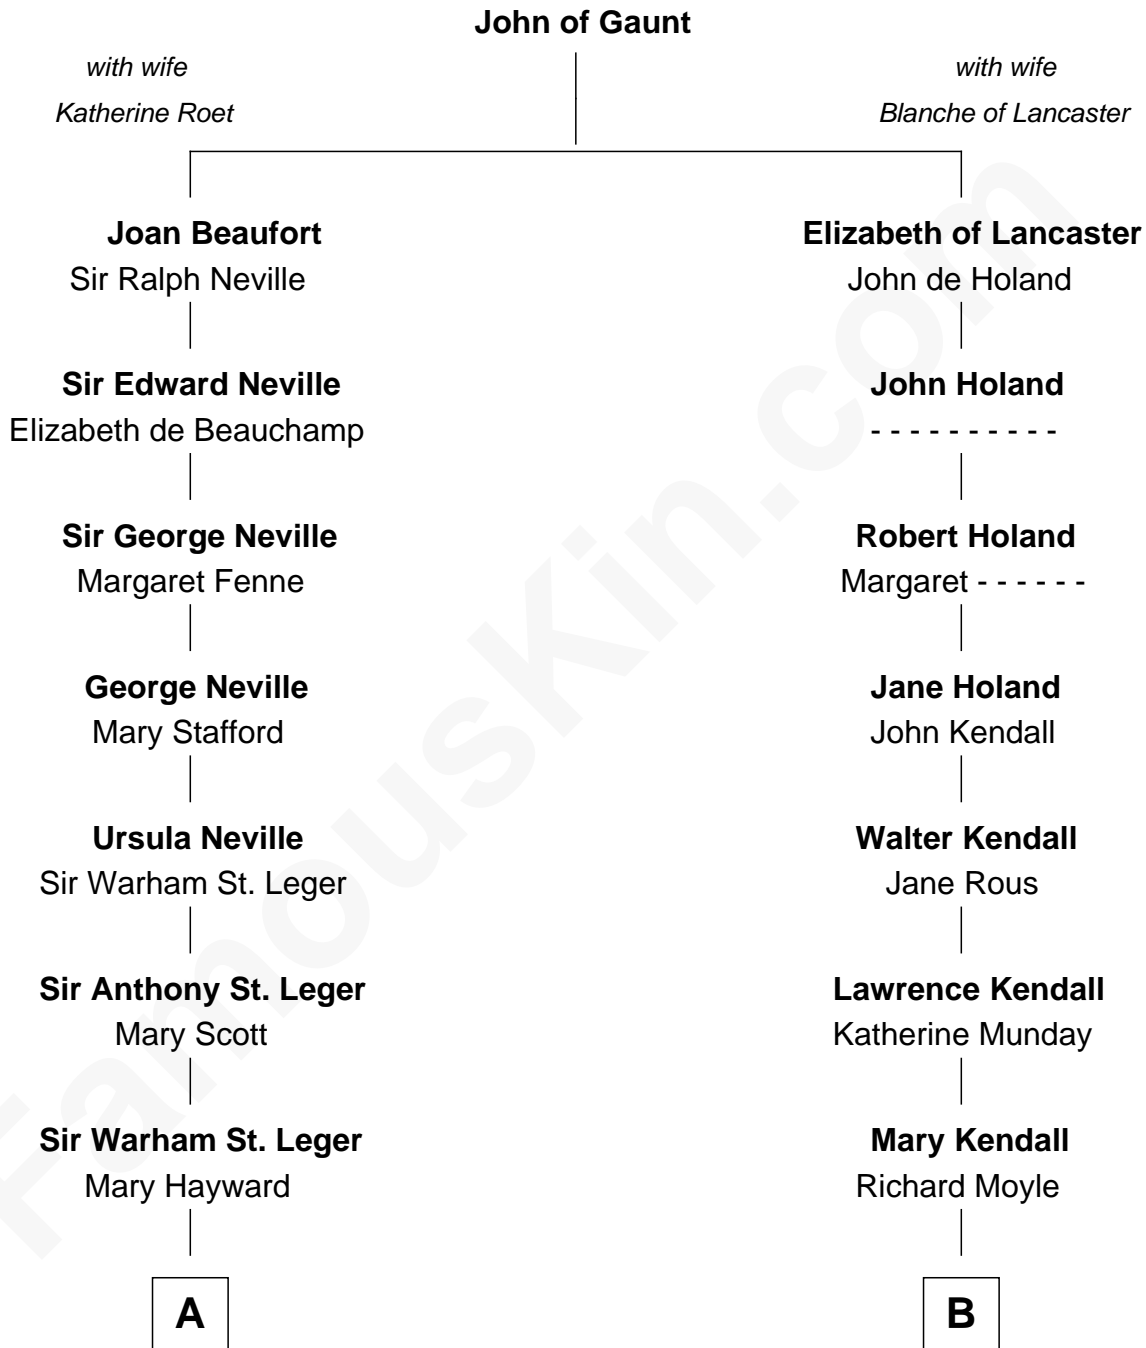

**FamousKin.com**  
**Relationship Chart of**  
**Admiral Richard Byrd**  
*Polar Explorer*

16th cousin 4 times removed of

**Ed Helms**  
*TV and Movie Actor*

**C**

**Inez Emeline Wright**  
George Pullen Jackson

**Frances Helen Jackson**  
Fitzgerald Sale Parker

**Pamela Ann Parker**  
John A. Helms

**Ed Helms**  
*TV and Movie Actor*