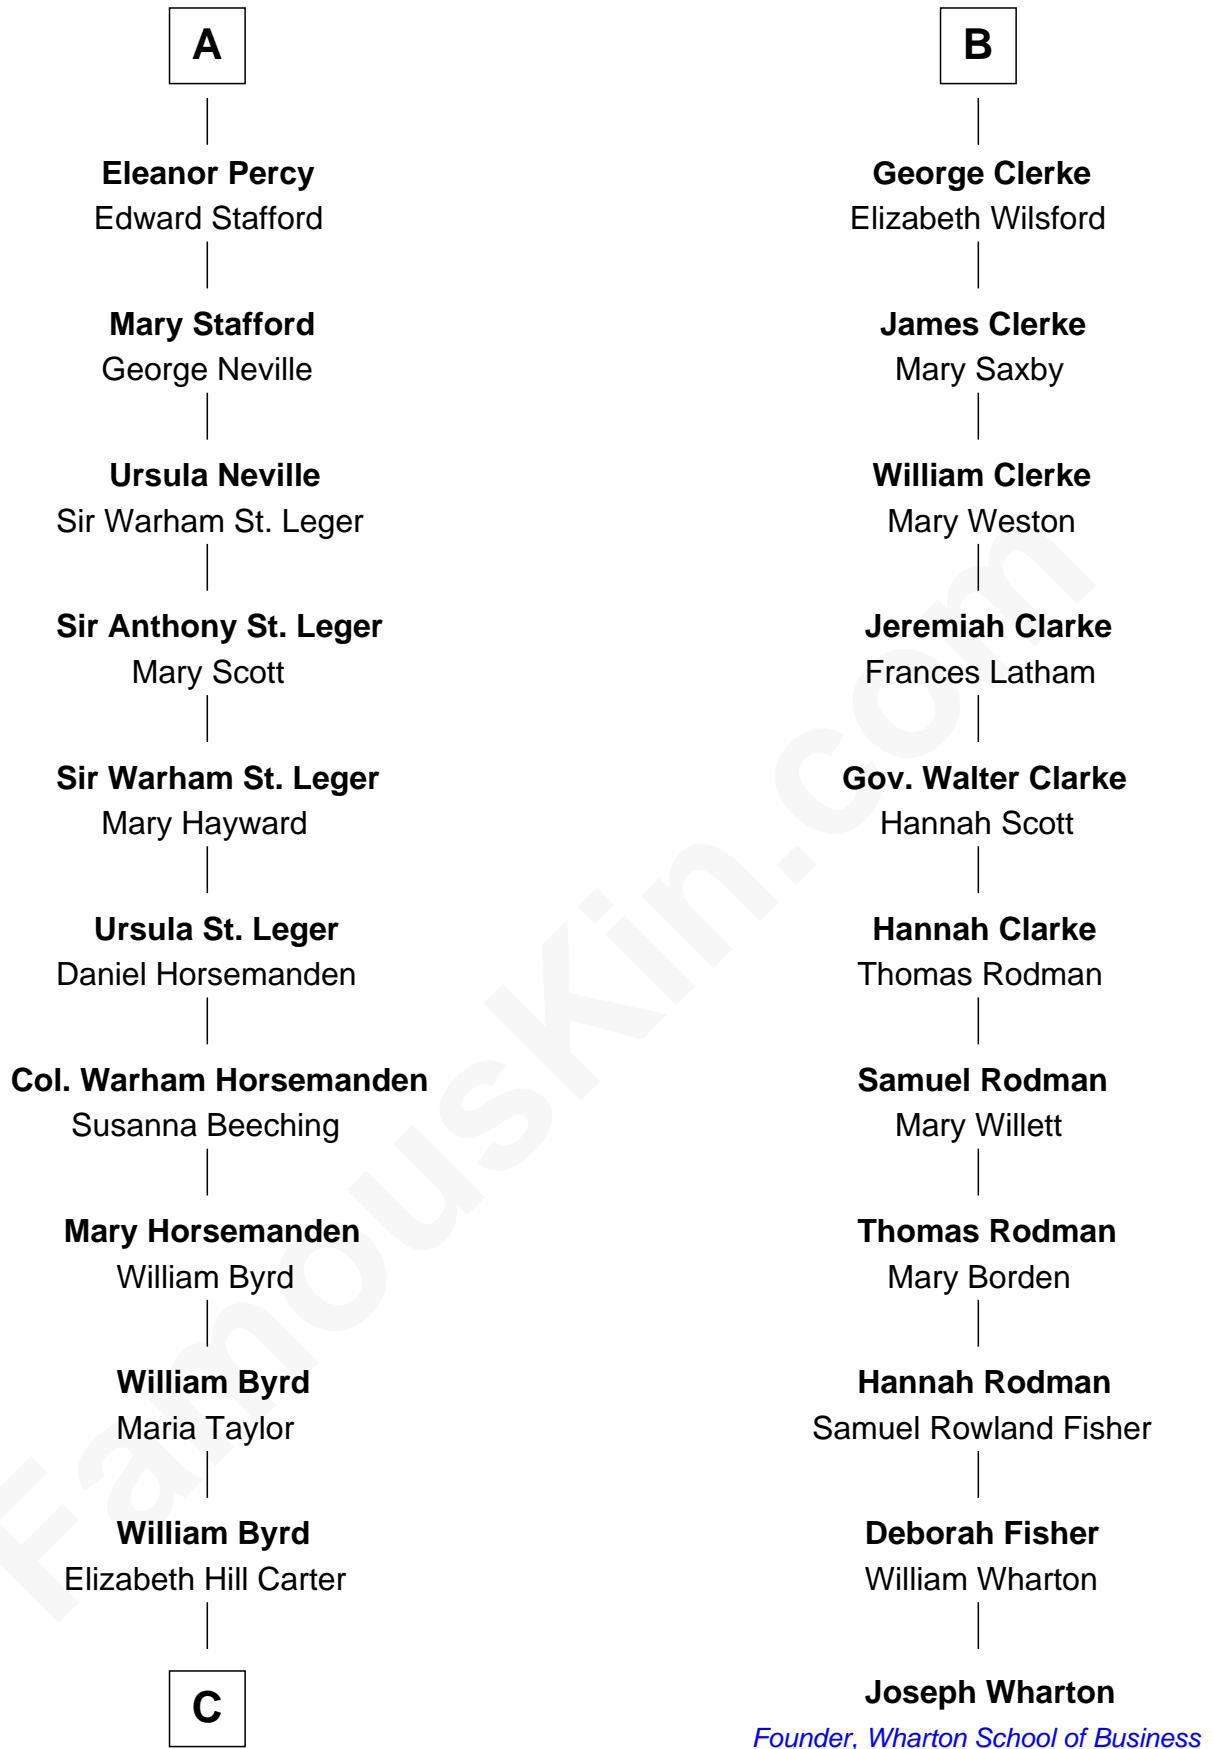

FamousKin.com
Relationship Chart of
Admiral Richard Byrd
Polar Explorer

17th cousin 4 times removed of

Joseph Wharton
Founder of the Wharton School of Business

C

—
Thomas Taylor Byrd

Mary Armistead

—
Richard Evelyn Byrd

Anne Harrison

—
Col. William Byrd

Jane Meriwether Rivers

—
Richard Evelyn Byrd

Eleanor Bolling Flood

—
Admiral Richard Byrd

Polar Explorer

FamousKin.com