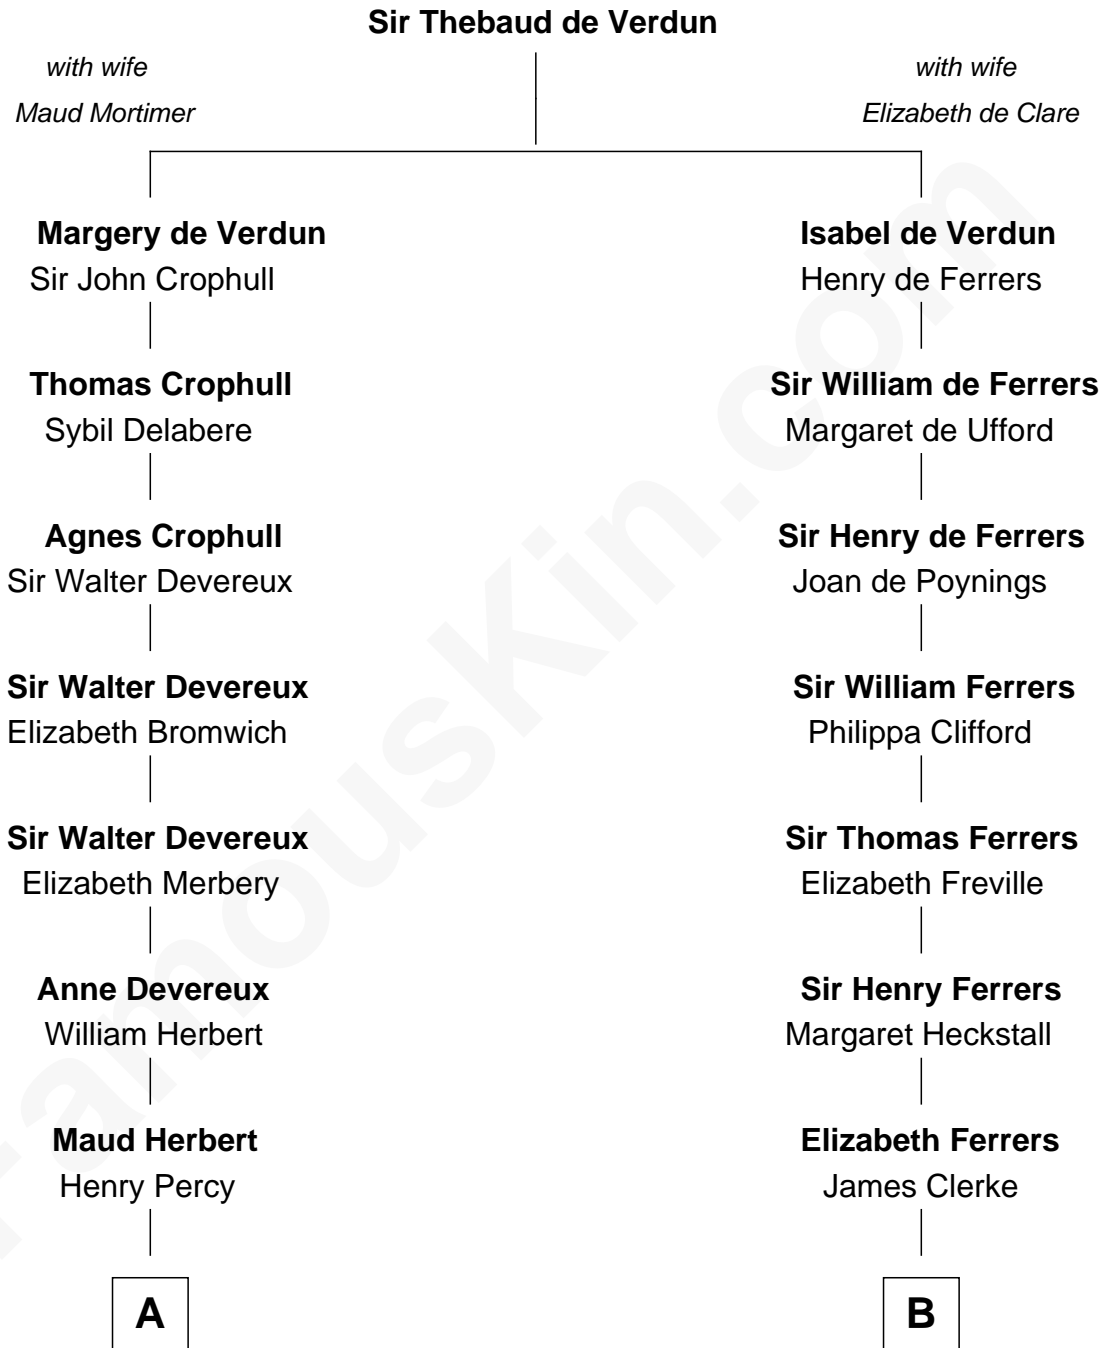

FamousKin.com
Relationship Chart of
Admiral Richard Byrd
Polar Explorer

17th cousin 4 times removed of

Joseph Wharton
Founder of the Wharton School of Business

C

—
Thomas Taylor Byrd

Mary Armistead

—
Richard Evelyn Byrd

Anne Harrison

—
Col. William Byrd

Jane Meriwether Rivers

—
Richard Evelyn Byrd

Eleanor Bolling Flood

—
Admiral Richard Byrd

Polar Explorer

FamousKin.com