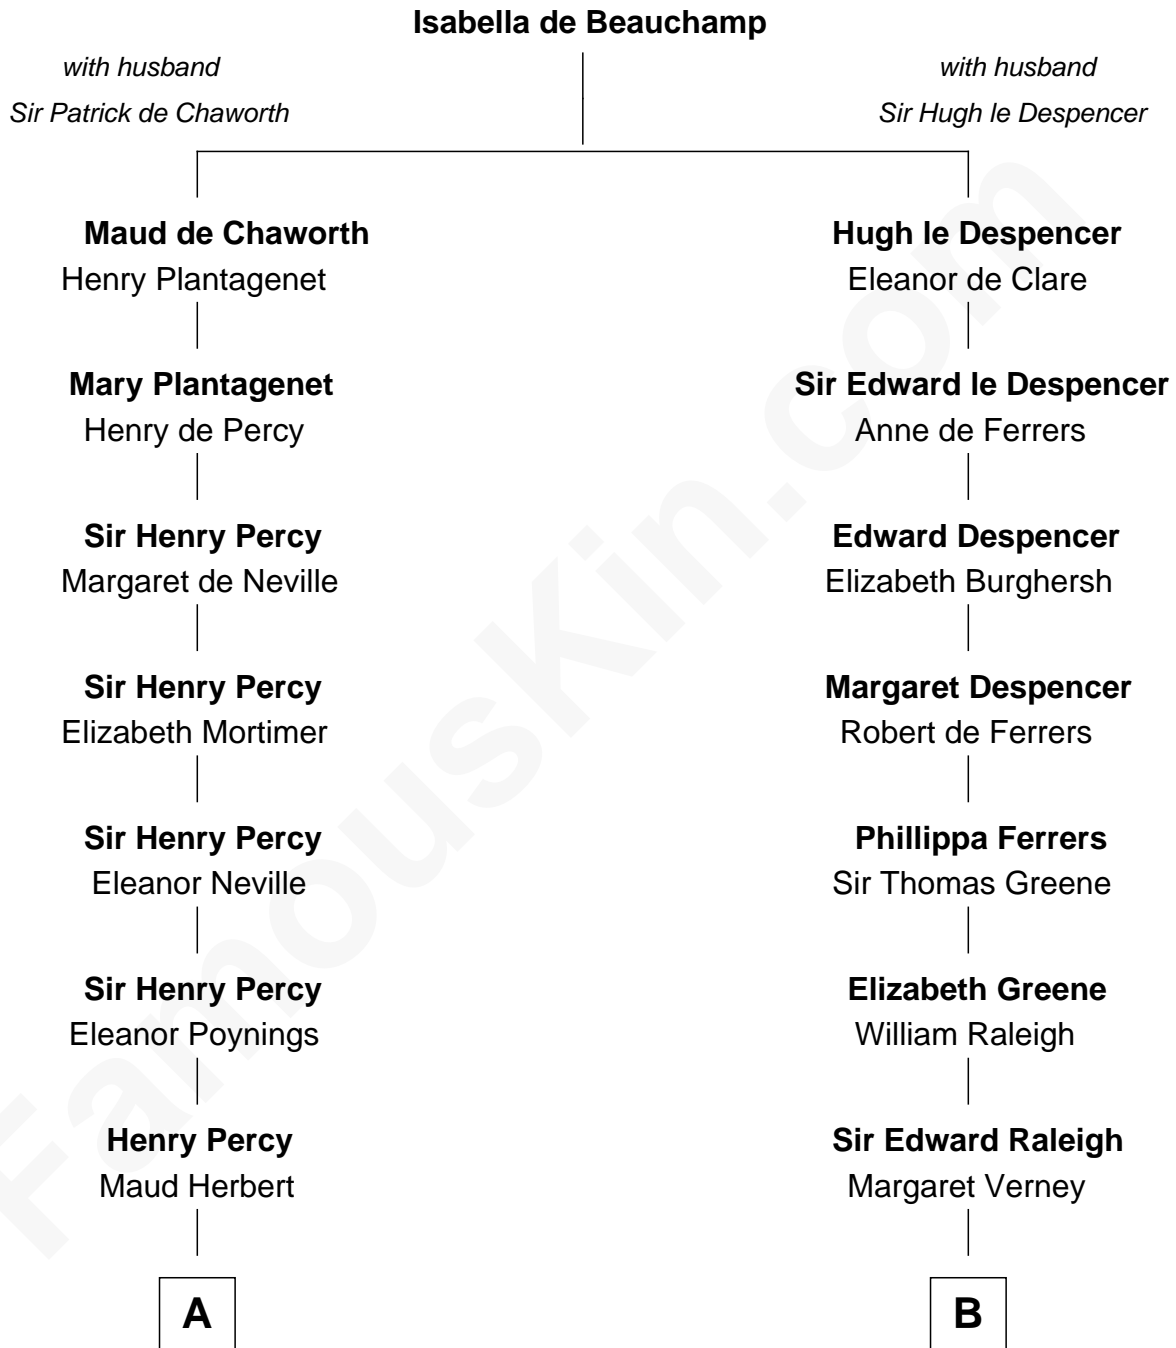

FamousKin.com
Relationship Chart of
Admiral Richard Byrd
Polar Explorer

18th cousin 3 times removed of

Joseph Wharton
Founder of the Wharton School of Business

C

Thomas Taylor Byrd

Mary Armistead

Richard Evelyn Byrd

Anne Harrison

Col. William Byrd

Jane Meriwether Rivers

Richard Evelyn Byrd

Eleanor Bolling Flood

Admiral Richard Byrd

Polar Explorer

D

Deborah Fisher

William Wharton

Joseph Wharton

Founder, Wharton School of Business