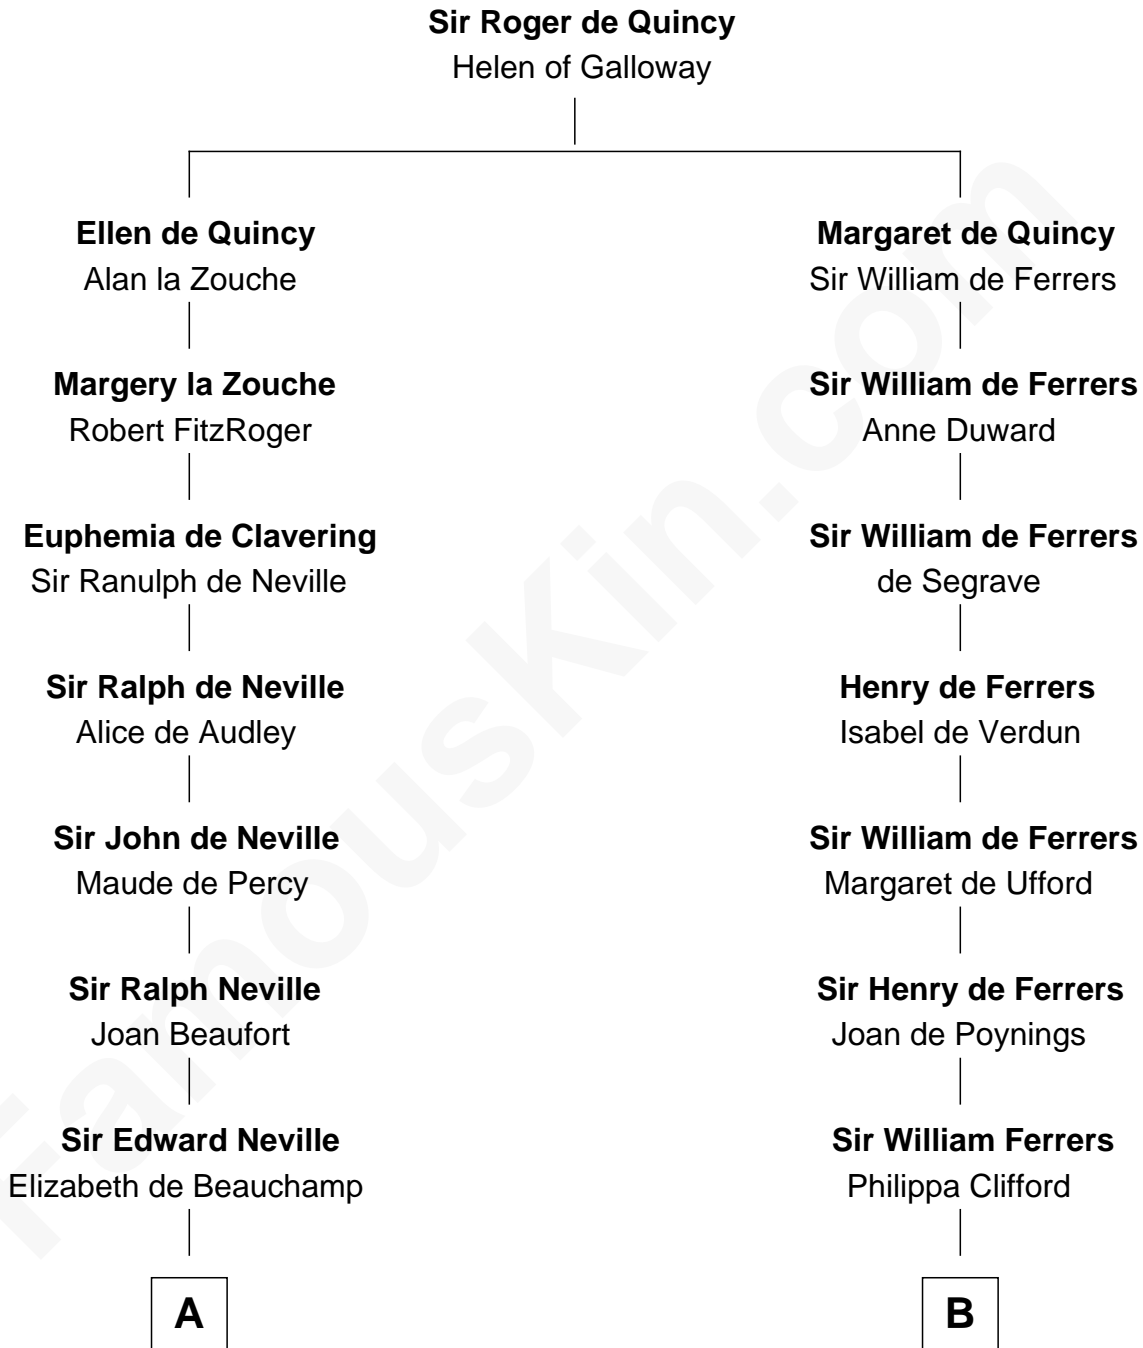

**FamousKin.com**  
**Relationship Chart of**  
**Admiral Richard Byrd**  
*Polar Explorer*

20th cousin 1 time removed of

**Joseph Wharton**  
*Founder of the Wharton School of Business*

**C**

**Thomas Taylor Byrd**

Mary Armistead

**Richard Evelyn Byrd**

Anne Harrison

**Col. William Byrd**

Jane Meriwether Rivers

**Richard Evelyn Byrd**

Eleanor Bolling Flood

**Admiral Richard Byrd**

*Polar Explorer*

**D**

**Thomas Rodman**

Mary Borden

**Hannah Rodman**

Samuel Rowland Fisher

**Deborah Fisher**

William Wharton