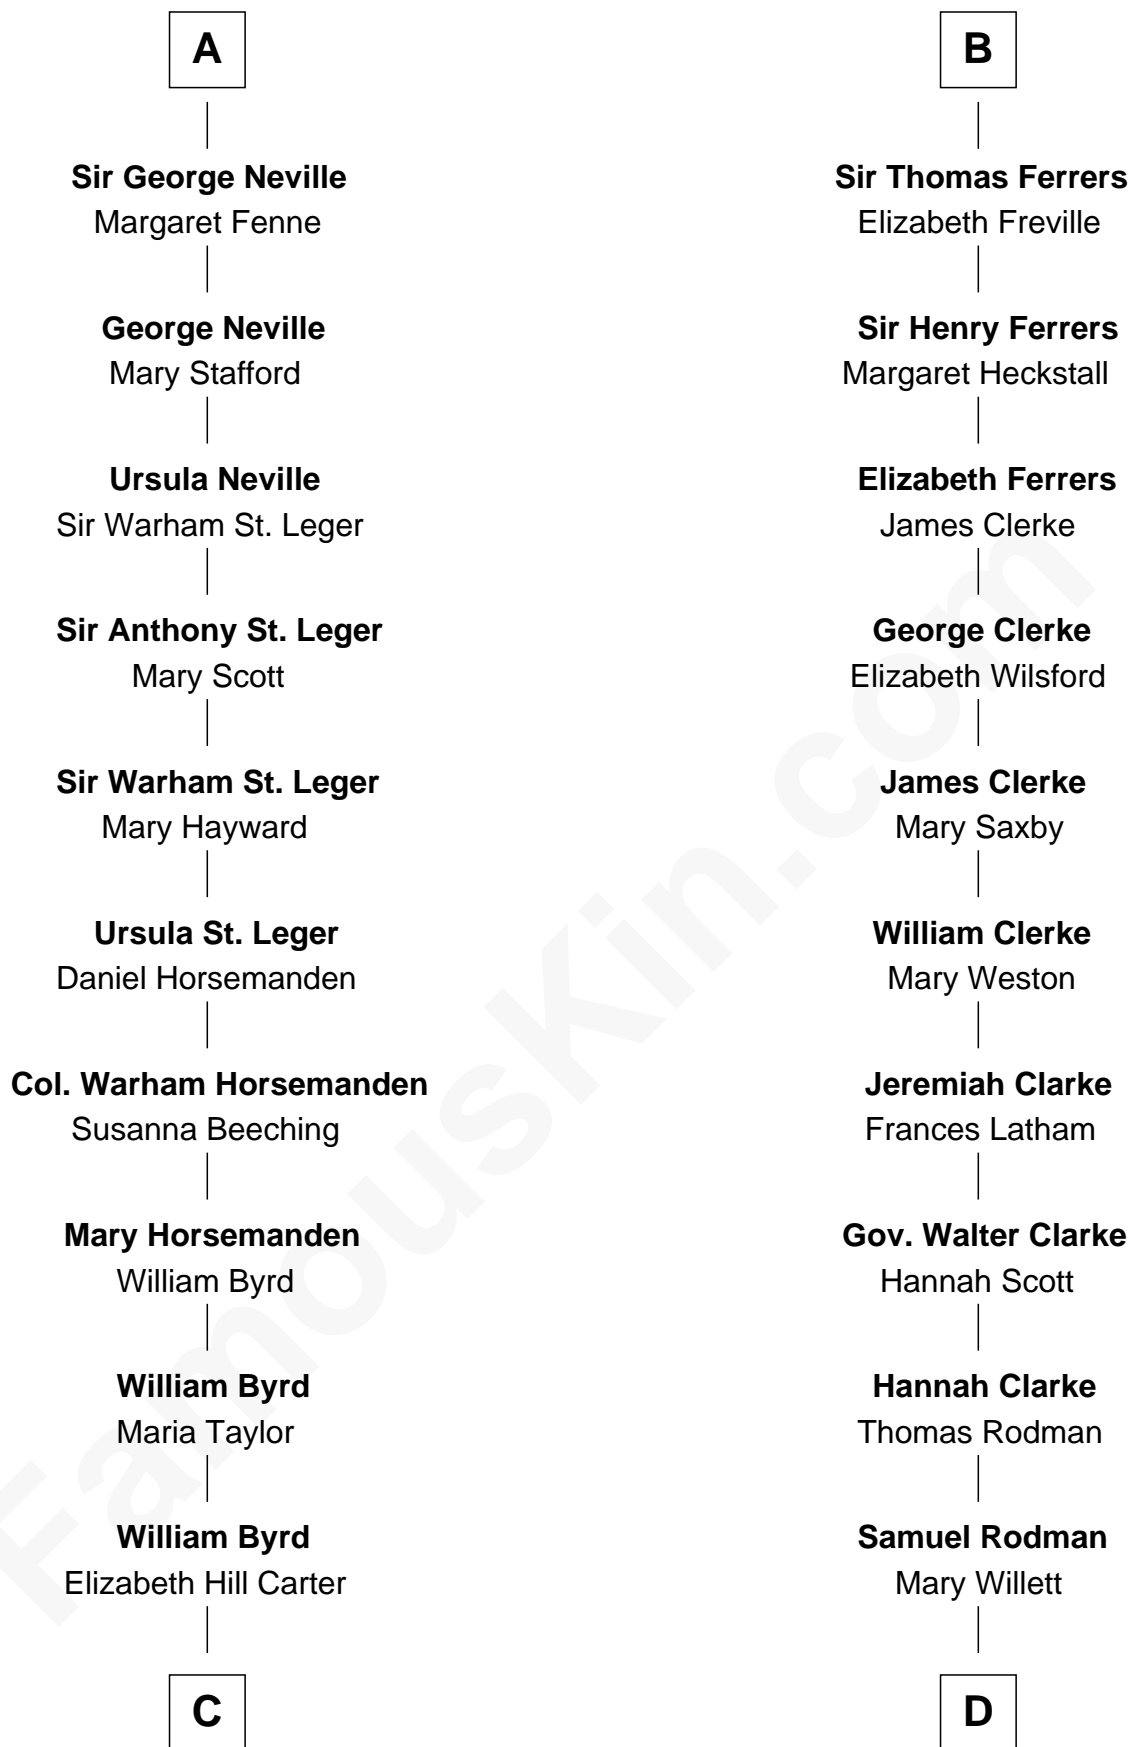

**FamousKin.com**  
**Relationship Chart of**  
**Admiral Richard Byrd**  
*Polar Explorer*

20th cousin 1 time removed of

**Joseph Wharton**  
*Founder of the Wharton School of Business*

**C**

**Thomas Taylor Byrd**

Mary Armistead

**Richard Evelyn Byrd**

Anne Harrison

**Col. William Byrd**

Jane Meriwether Rivers

**Richard Evelyn Byrd**

Eleanor Bolling Flood

**Admiral Richard Byrd**

*Polar Explorer*

**D**

**Thomas Rodman**

Mary Borden

**Hannah Rodman**

Samuel Rowland Fisher

**Deborah Fisher**

William Wharton