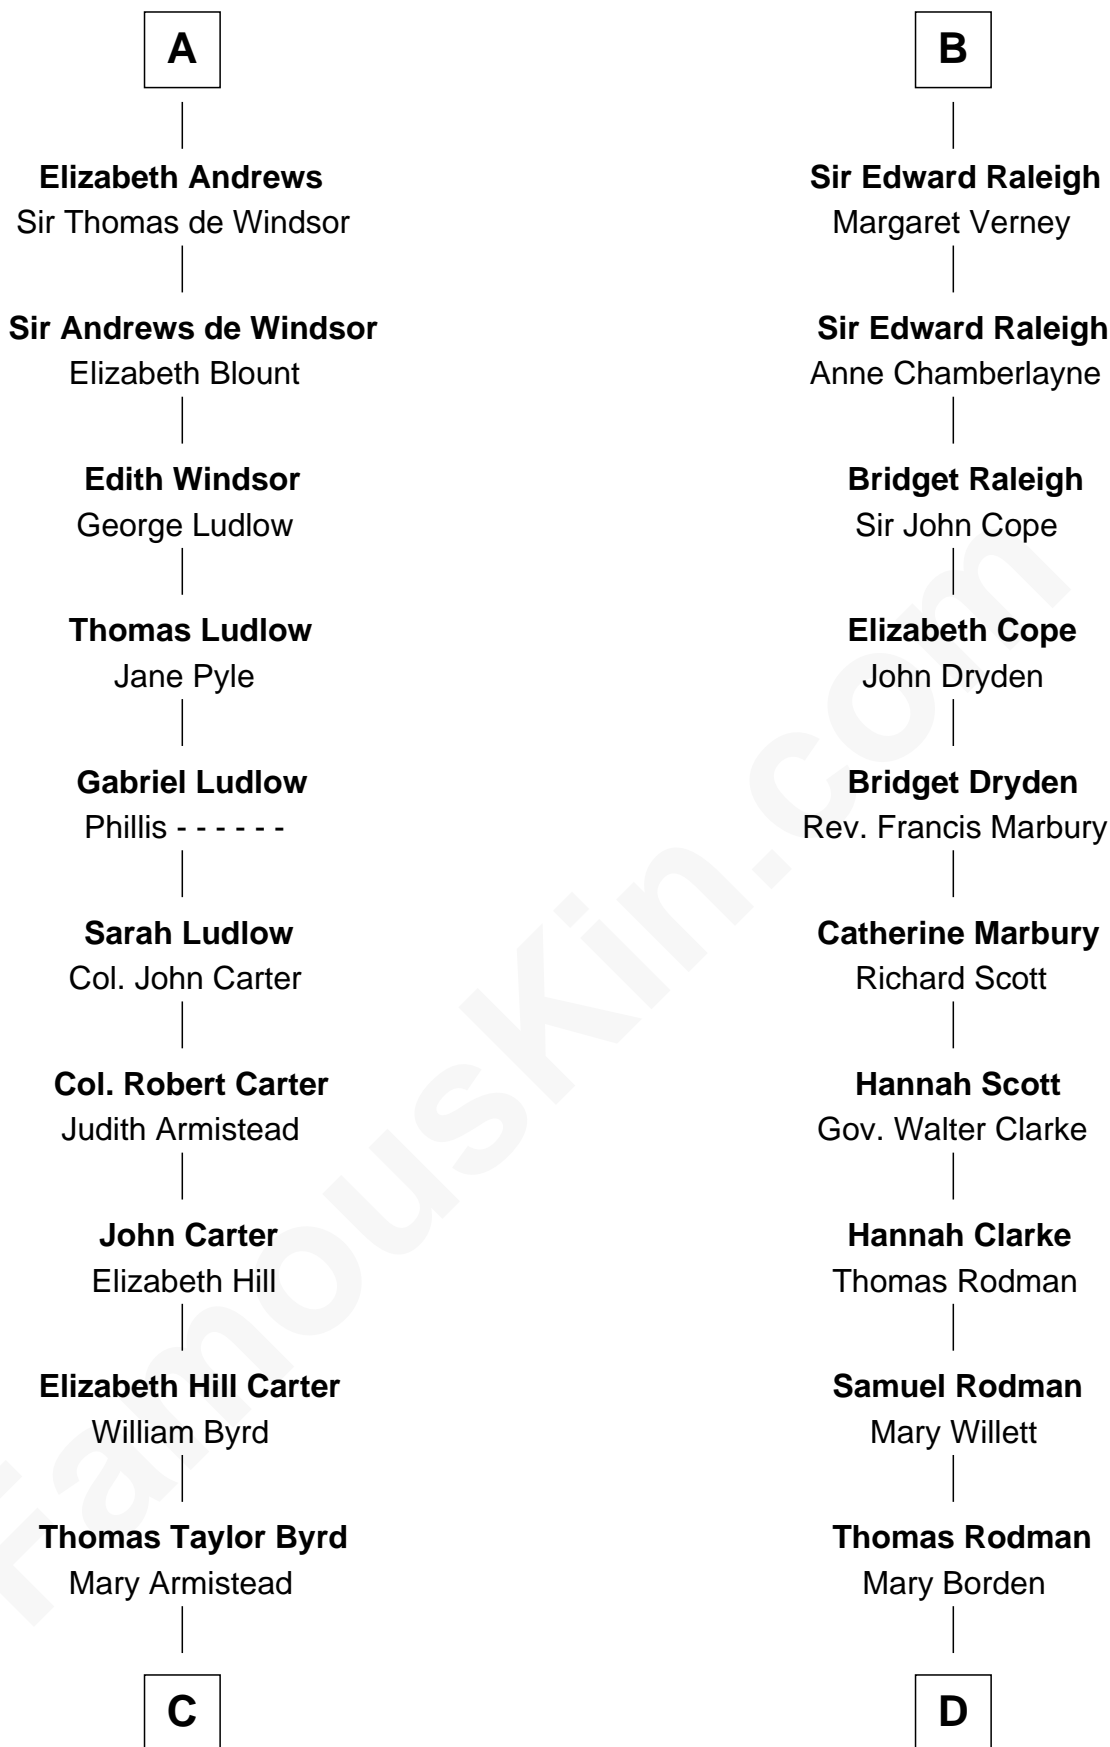

FamousKin.com
Relationship Chart of
Admiral Richard Byrd
Polar Explorer

19th cousin 1 time removed of

Joseph Wharton
Founder of the Wharton School of Business

Sir Hugh le Despencer
 Aveline Basset

Eleanor le Despencer
 Sir Hugh de Courtenay

A

Sir Hugh le Despencer
 Isabella de Beauchamp

Hugh le Despencer
 Eleanor de Clare

Sir Edward le Despencer
 Anne de Ferrers

Edward Despencer
 Elizabeth Burghersh

Margaret Despencer
 Robert de Ferrers

Phillippa Ferrers
 Sir Thomas Greene

Elizabeth Greene
 William Raleigh

B

C

Richard Evelyn Byrd
Anne Harrison

Col. William Byrd
Jane Meriwether Rivers

Richard Evelyn Byrd
Eleanor Bolling Flood

Admiral Richard Byrd
Polar Explorer

D