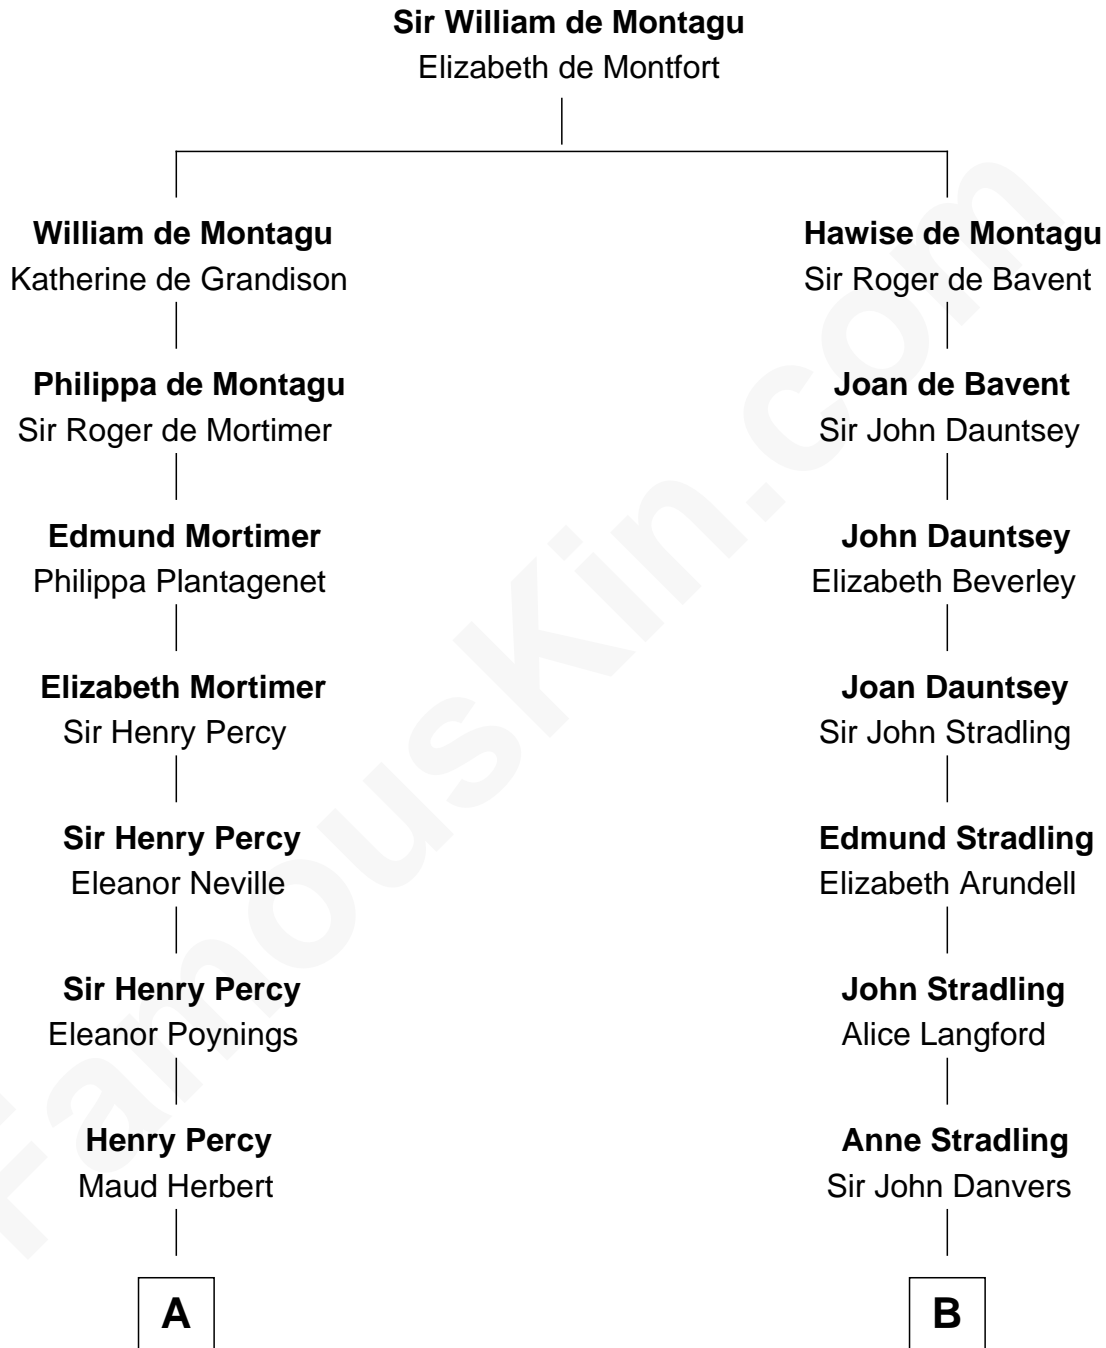

FamousKin.com
Relationship Chart of
Admiral Richard Byrd
Polar Explorer

18th cousin 3 times removed of

Joseph Wharton
Founder of the Wharton School of Business

C

Thomas Taylor Byrd

Mary Armistead

Richard Evelyn Byrd

Anne Harrison

Col. William Byrd

Jane Meriwether Rivers

Richard Evelyn Byrd

Eleanor Bolling Flood

Admiral Richard Byrd

Polar Explorer

D