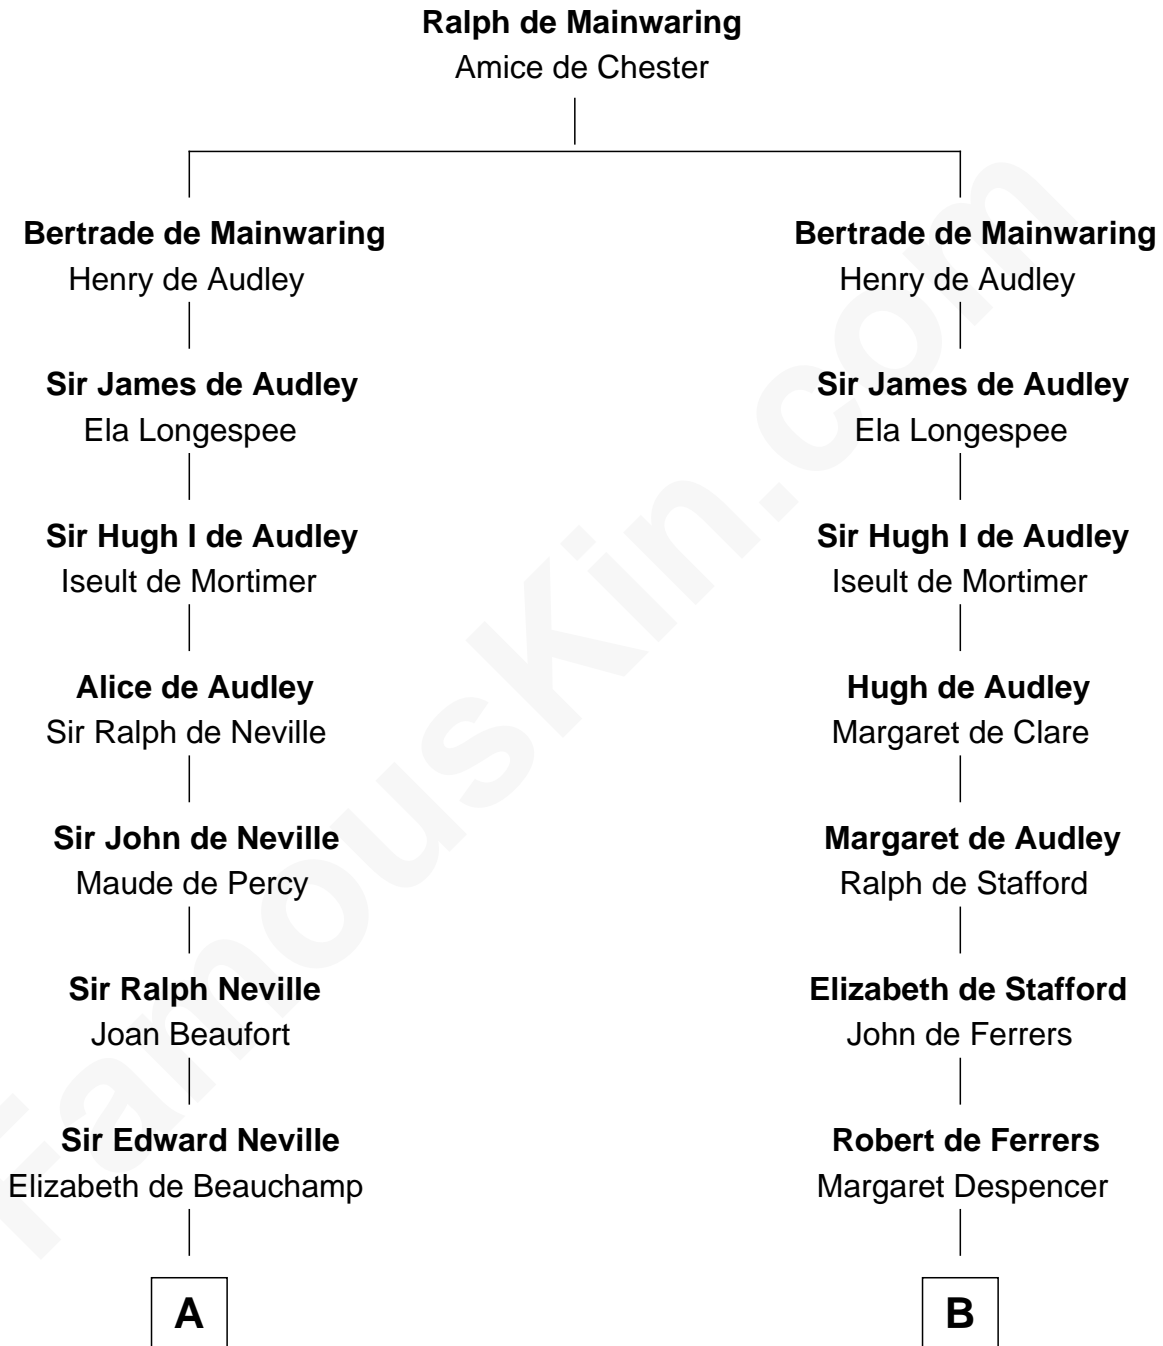

FamousKin.com

Relationship Chart of

Admiral Richard Byrd

Polar Explorer

21st cousin of

Joseph Wharton

Founder of the Wharton School of Business

C

Thomas Taylor Byrd

Mary Armistead

Richard Evelyn Byrd

Anne Harrison

Col. William Byrd

Jane Meriwether Rivers

Richard Evelyn Byrd

Eleanor Bolling Flood

Admiral Richard Byrd

Polar Explorer

D

Samuel Rodman

Mary Willett

Thomas Rodman

Mary Borden

Hannah Rodman

Samuel Rowland Fisher

Deborah Fisher

William Wharton

Joseph Wharton

Founder, Wharton School of Business