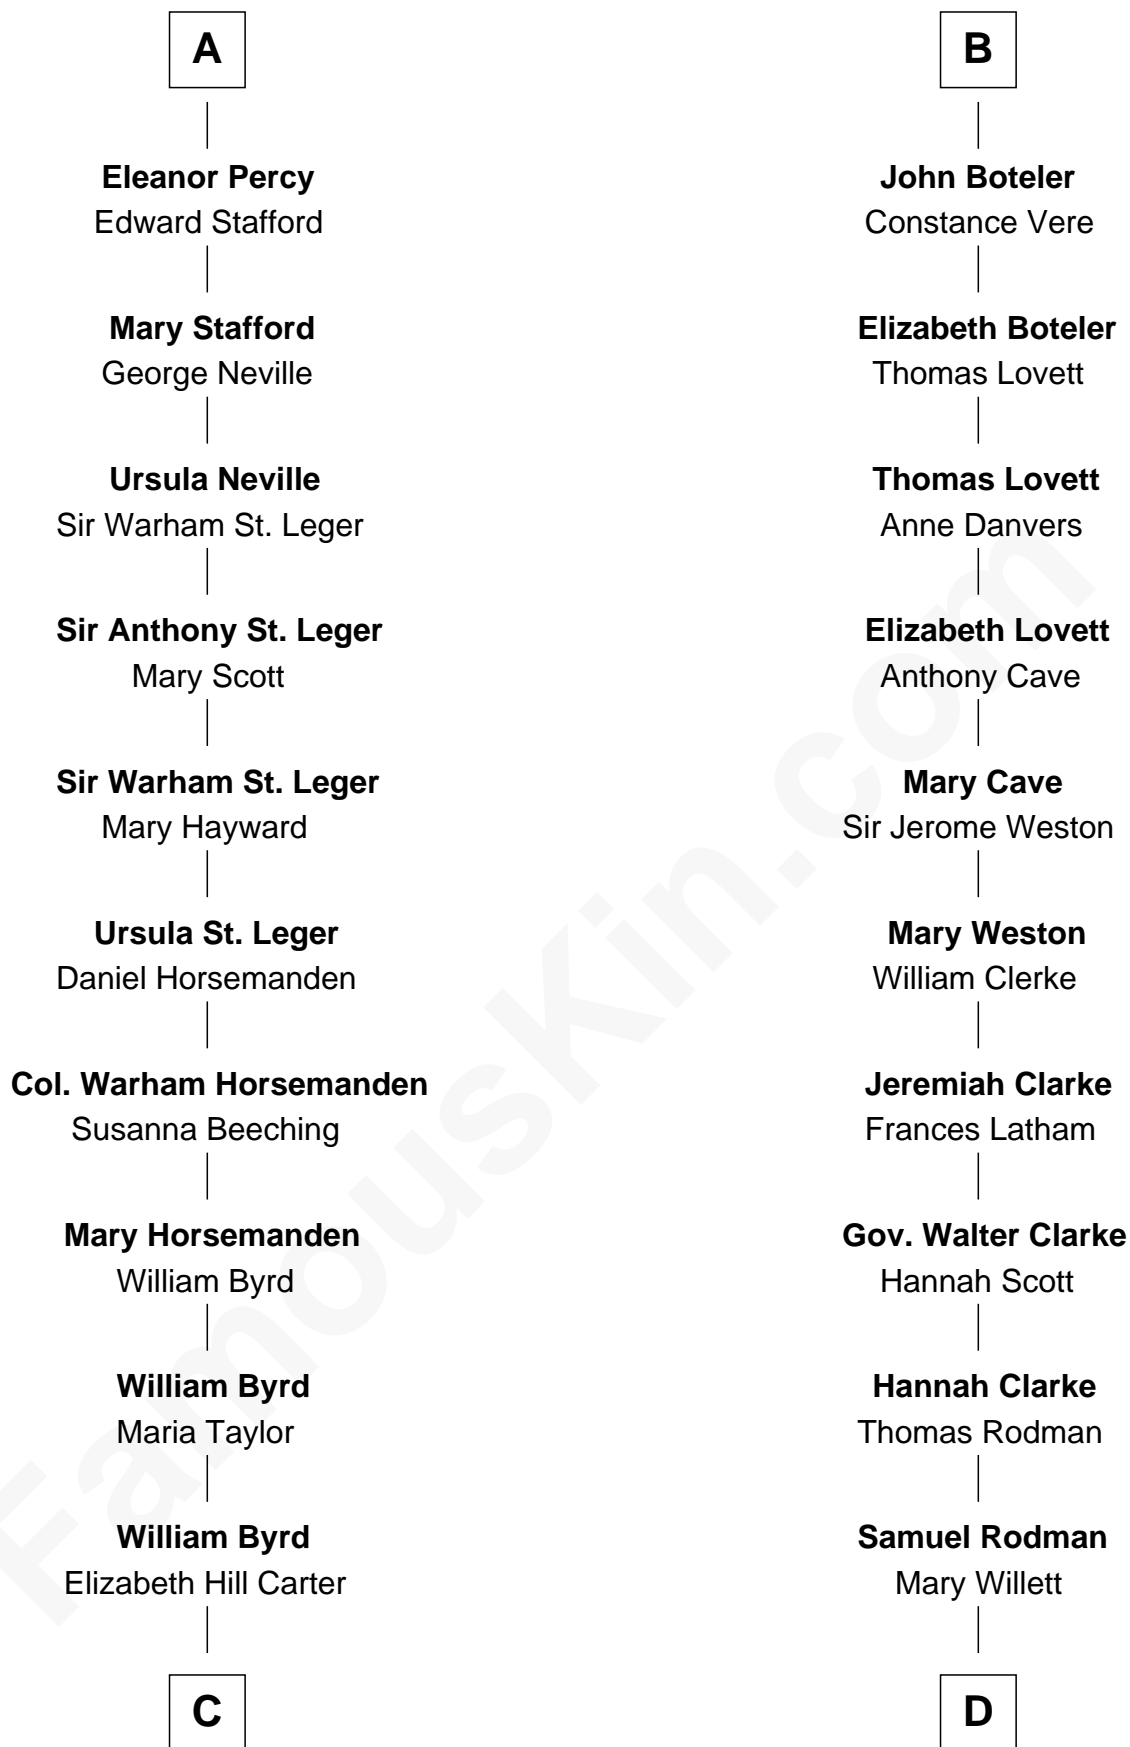

**FamousKin.com**  
**Relationship Chart of**  
**Admiral Richard Byrd**  
*Polar Explorer*

20th cousin 1 time removed of

**Joseph Wharton**  
*Founder of the Wharton School of Business*

**C**

**Thomas Taylor Byrd**

Mary Armistead

**Richard Evelyn Byrd**

Anne Harrison

**Col. William Byrd**

Jane Meriwether Rivers

**Richard Evelyn Byrd**

Eleanor Bolling Flood

**Admiral Richard Byrd**

*Polar Explorer*

**D**

**Thomas Rodman**

Mary Borden

**Hannah Rodman**

Samuel Rowland Fisher

**Deborah Fisher**

William Wharton