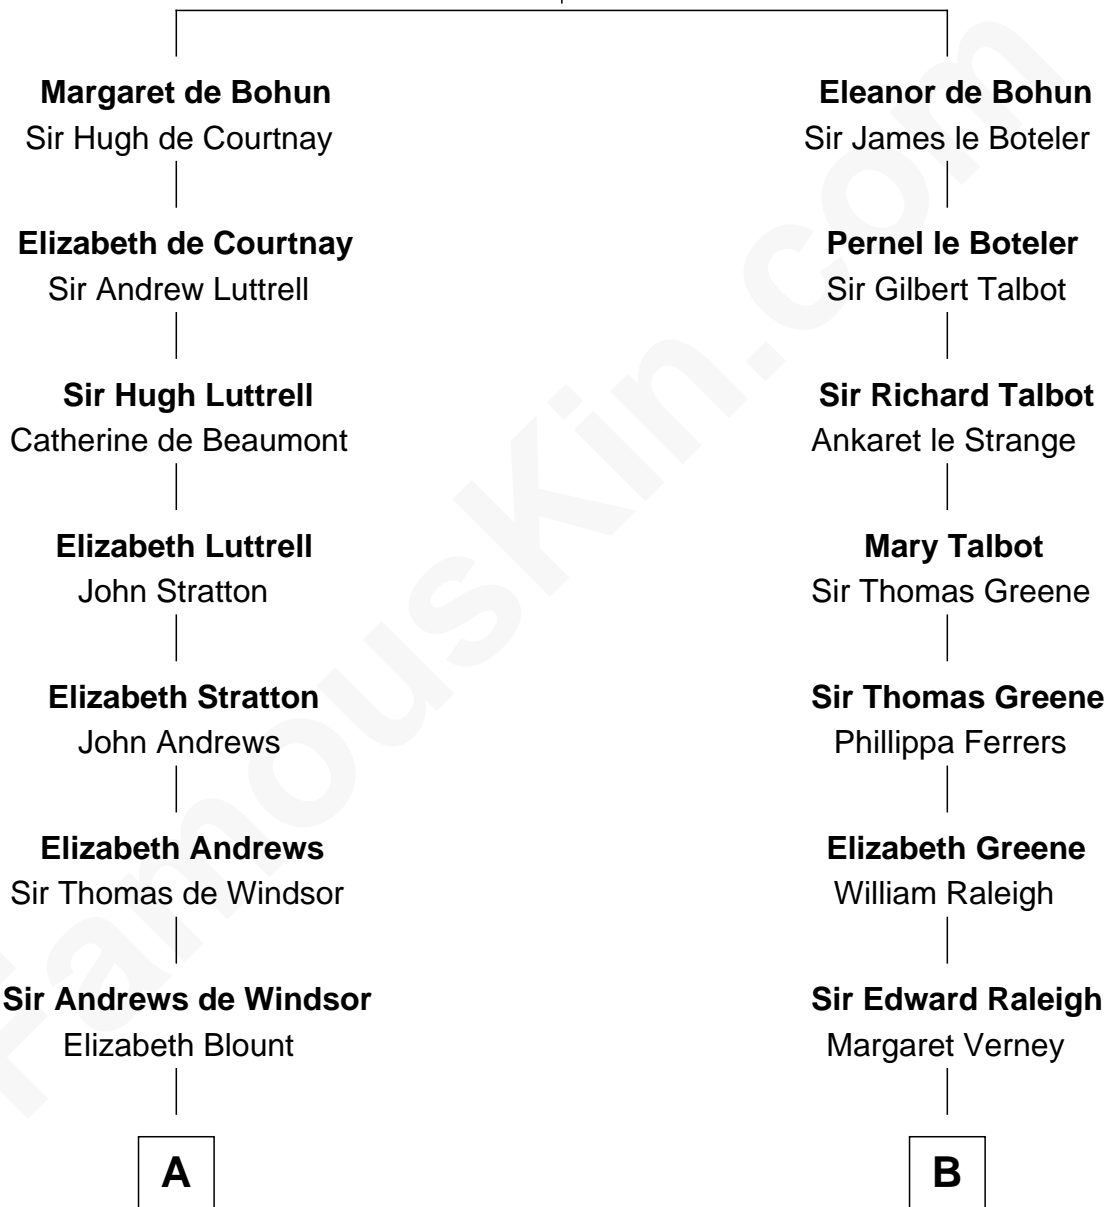

FamousKin.com

Relationship Chart of

Admiral Richard Byrd

Polar Explorer

18th cousin of

Joseph Wharton

Founder of the Wharton School of Business

Humphrey de Bohun

Elizabeth Plantagenet

C

Richard Evelyn Byrd
Eleanor Bolling Flood

Admiral Richard Byrd
Polar Explorer

D

Deborah Fisher
William Wharton

Joseph Wharton
Founder, Wharton School of Business

FamousKin.com