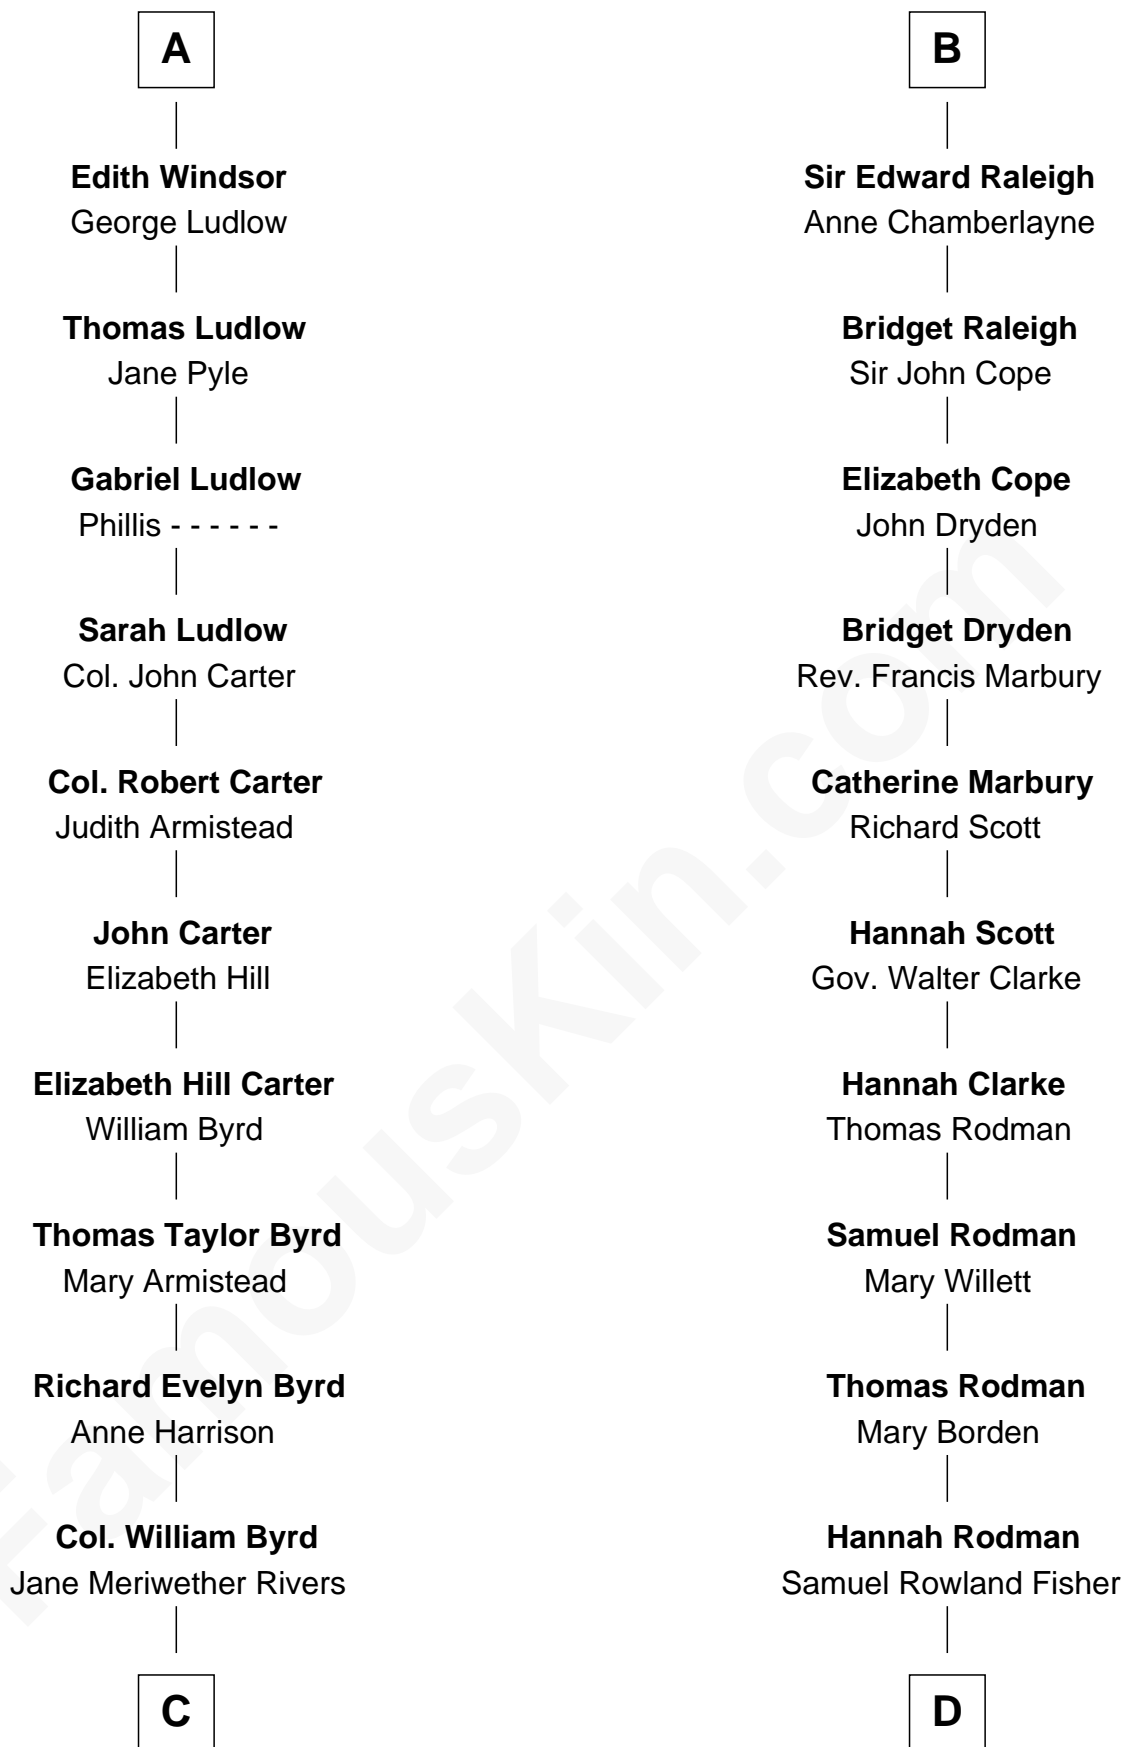

FamousKin.com

Relationship Chart of

Admiral Richard Byrd

Polar Explorer

18th cousin of

Joseph Wharton

Founder of the Wharton School of Business

Humphrey de Bohun

Elizabeth Plantagenet

C

Richard Evelyn Byrd
Eleanor Bolling Flood

Admiral Richard Byrd
Polar Explorer

D

Deborah Fisher
William Wharton

Joseph Wharton
Founder, Wharton School of Business

FamousKin.com