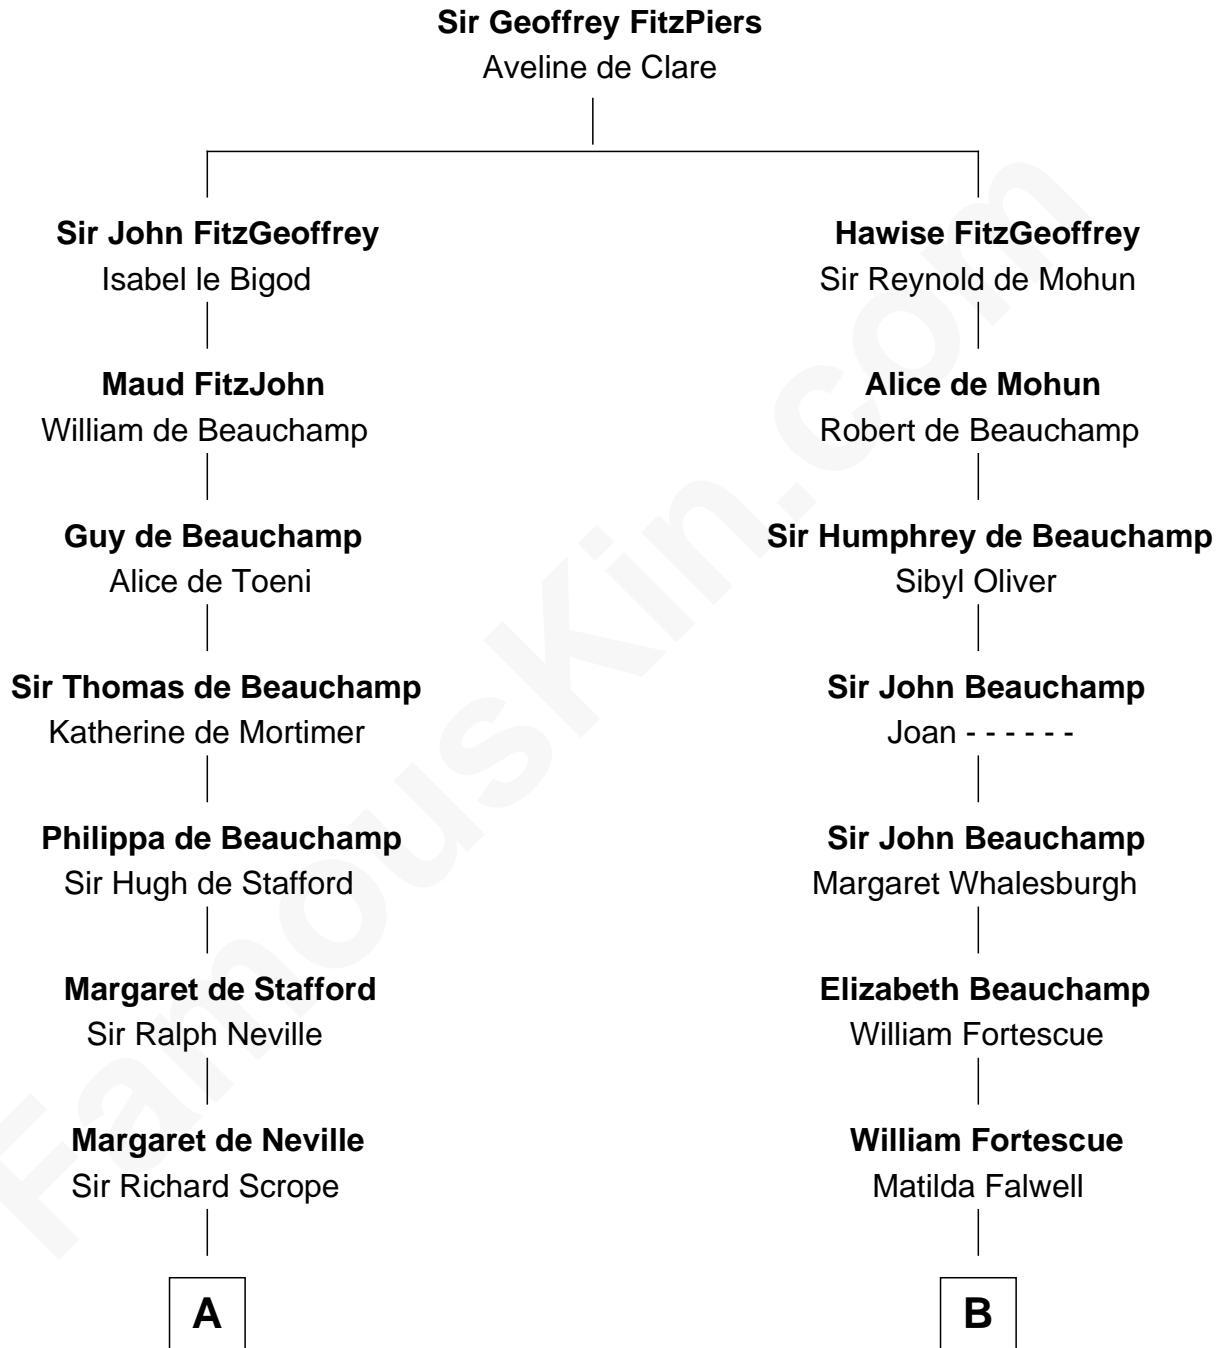

FamousKin.com
Relationship Chart of
Admiral Richard Byrd
Polar Explorer

20th cousin 1 time removed of
Harriet Beecher Stowe
Author of Uncle Tom's Cabin

C

Benjamin Harrison

Evelyn Taylor Byrd

Anne Harrison

Richard Evelyn Byrd

Col. William Byrd

Jane Meriwether Rivers

Richard Evelyn Byrd

Eleanor Bolling Flood

Admiral Richard Byrd

Polar Explorer

D

Andrew Ward

Diana Hubbard

Roxana Ward

Eli Foote

Roxana Foote

Rev. Dr. Lyman Beecher

Harriet Beecher Stowe

Author of Uncle Tom's Cabin