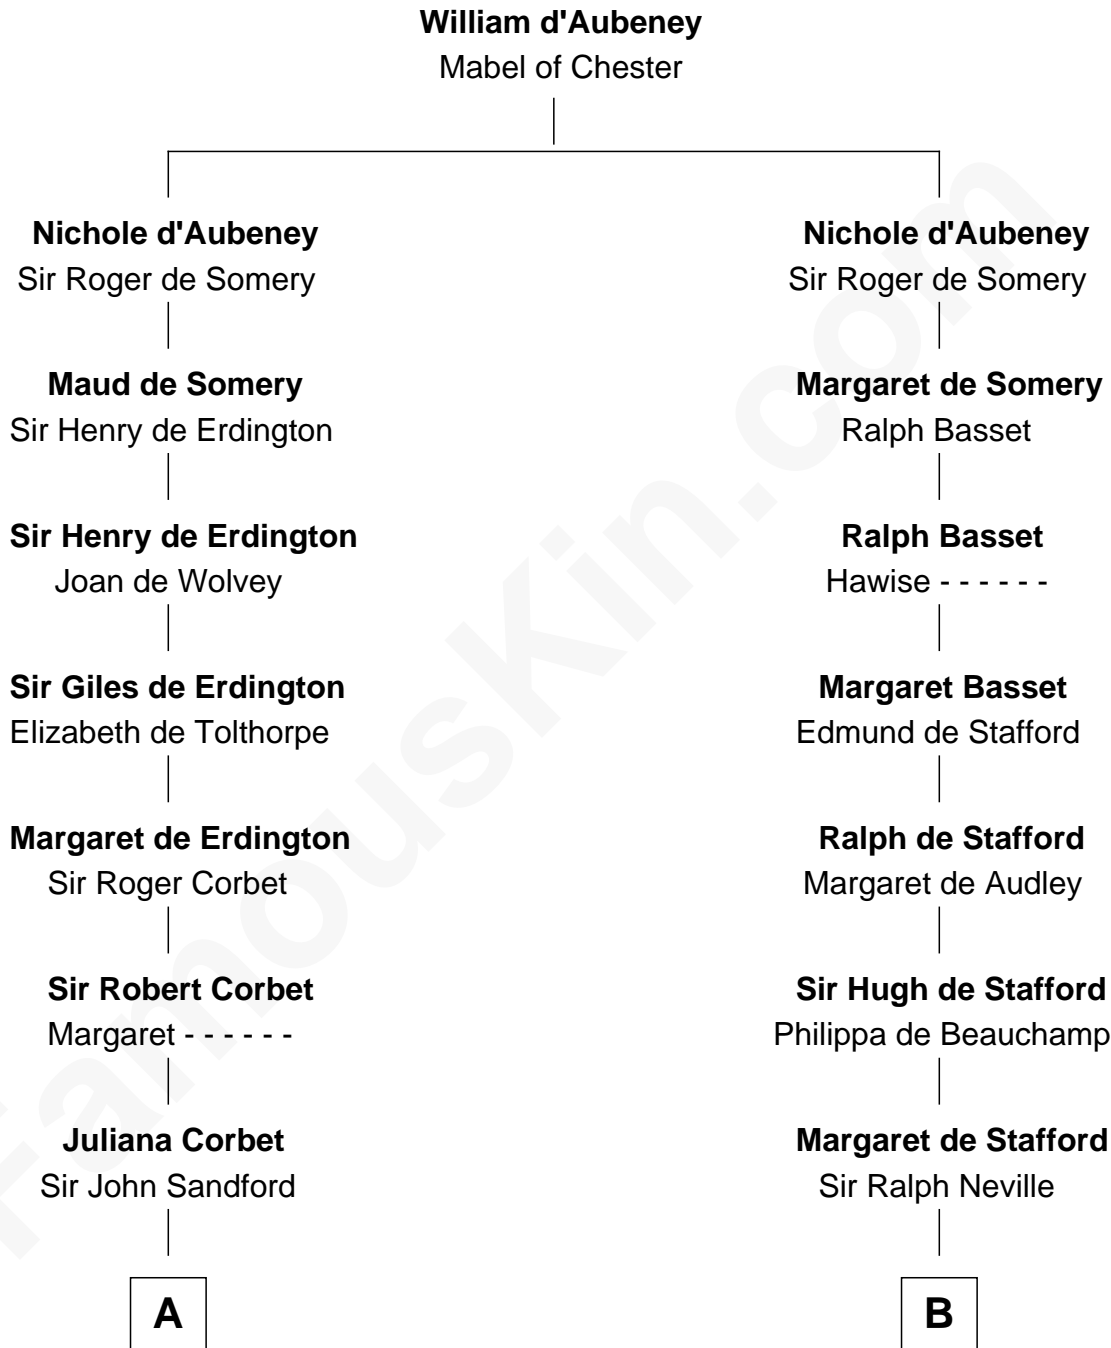

FamousKin.com
Relationship Chart of
Admiral Richard Byrd
Polar Explorer

18th cousin 3 times removed of
Benjamin Harrison V
Signer of the Declaration of Independence

C

Evelyn Taylor Byrd

Benjamin Harrison

Anne Harrison

Richard Evelyn Byrd

Col. William Byrd

Jane Meriwether Rivers

Richard Evelyn Byrd

Eleanor Bolling Flood

Admiral Richard Byrd

Polar Explorer

D

Benjamin Harrison

Anne Carter

Benjamin Harrison V

Signer of Declaration of Independence

FamousKin.com