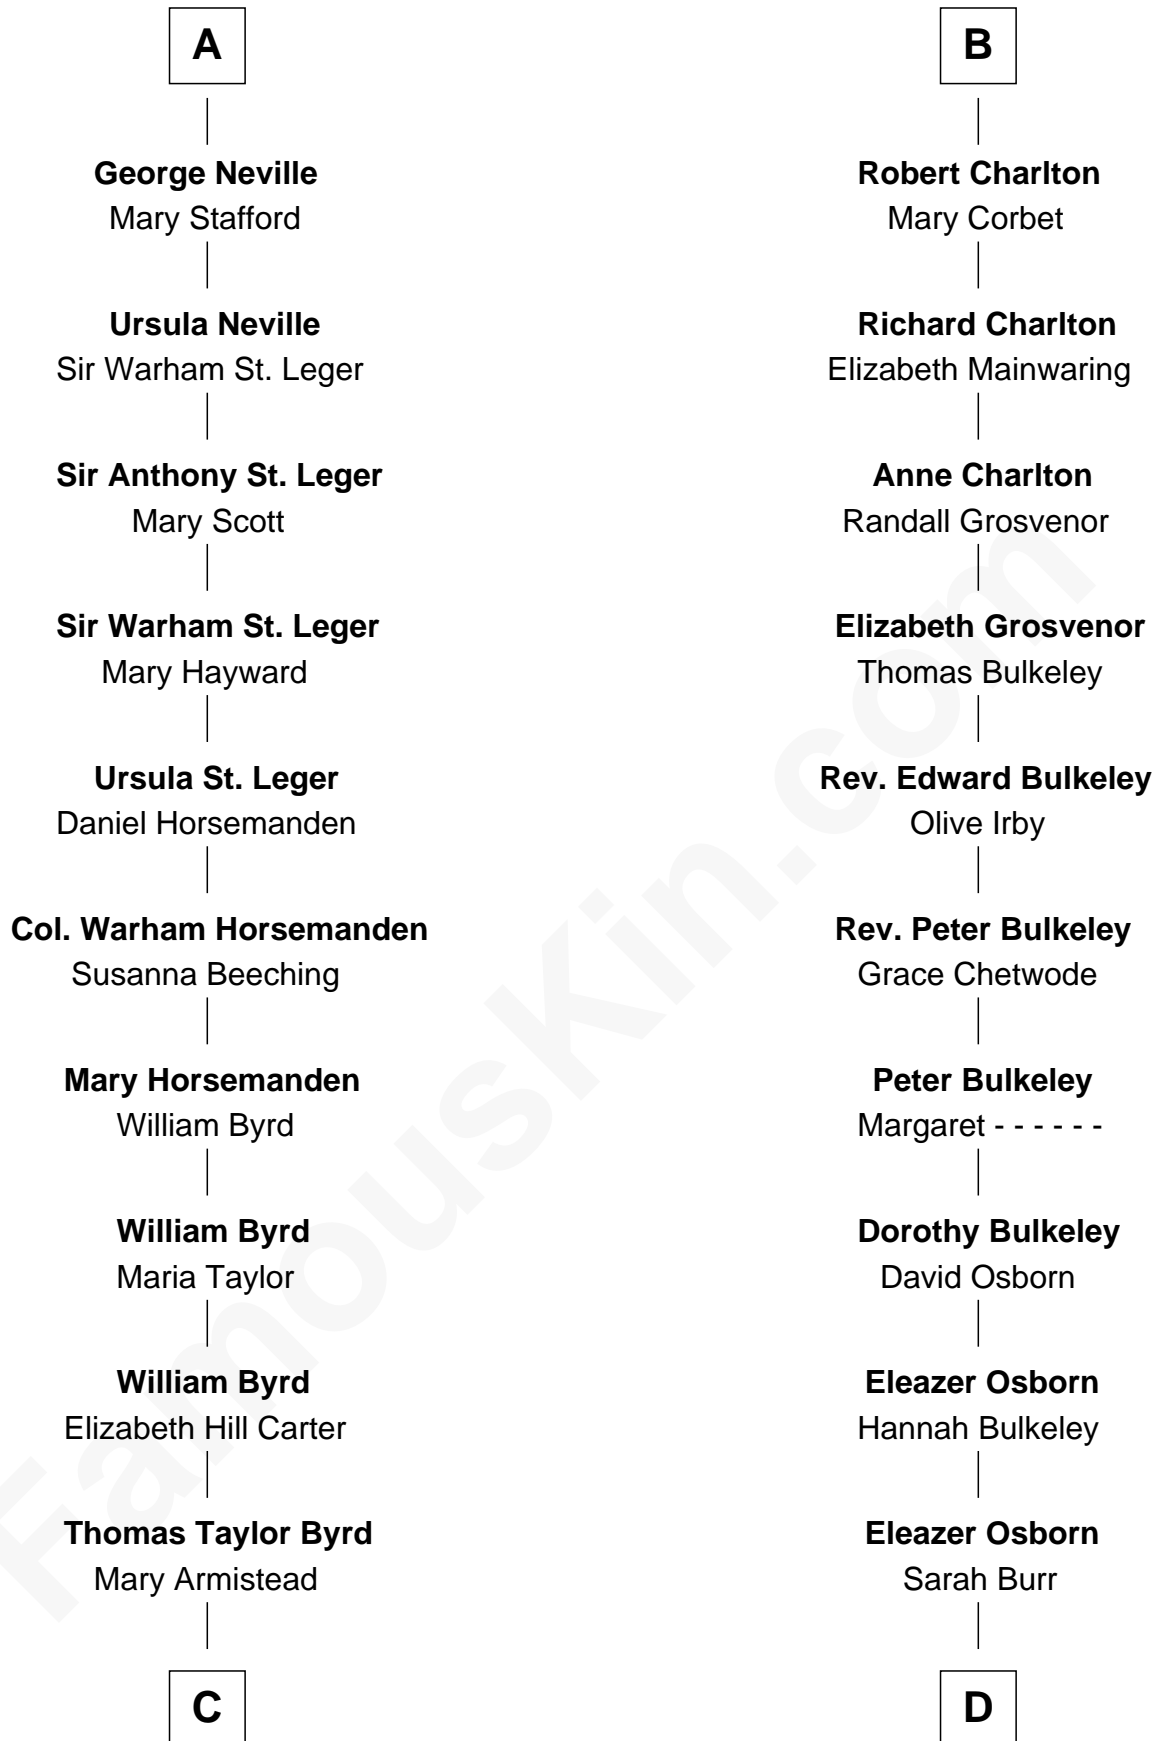

FamousKin.com
Relationship Chart of
Admiral Richard Byrd
Polar Explorer

19th cousin 1 time removed of
Jay Gould
American Railroad "Robber Baron"

C

Richard Evelyn Byrd

Anne Harrison

Col. William Byrd
Jane Meriwether Rivers

Richard Evelyn Byrd
Eleanor Bolling Flood

Admiral Richard Byrd
Polar Explorer

D

Anna Osborn
Abraham Gould

John Burr Gould
Mary More

Jay Gould
"Robber Baron"

FamousKin.com