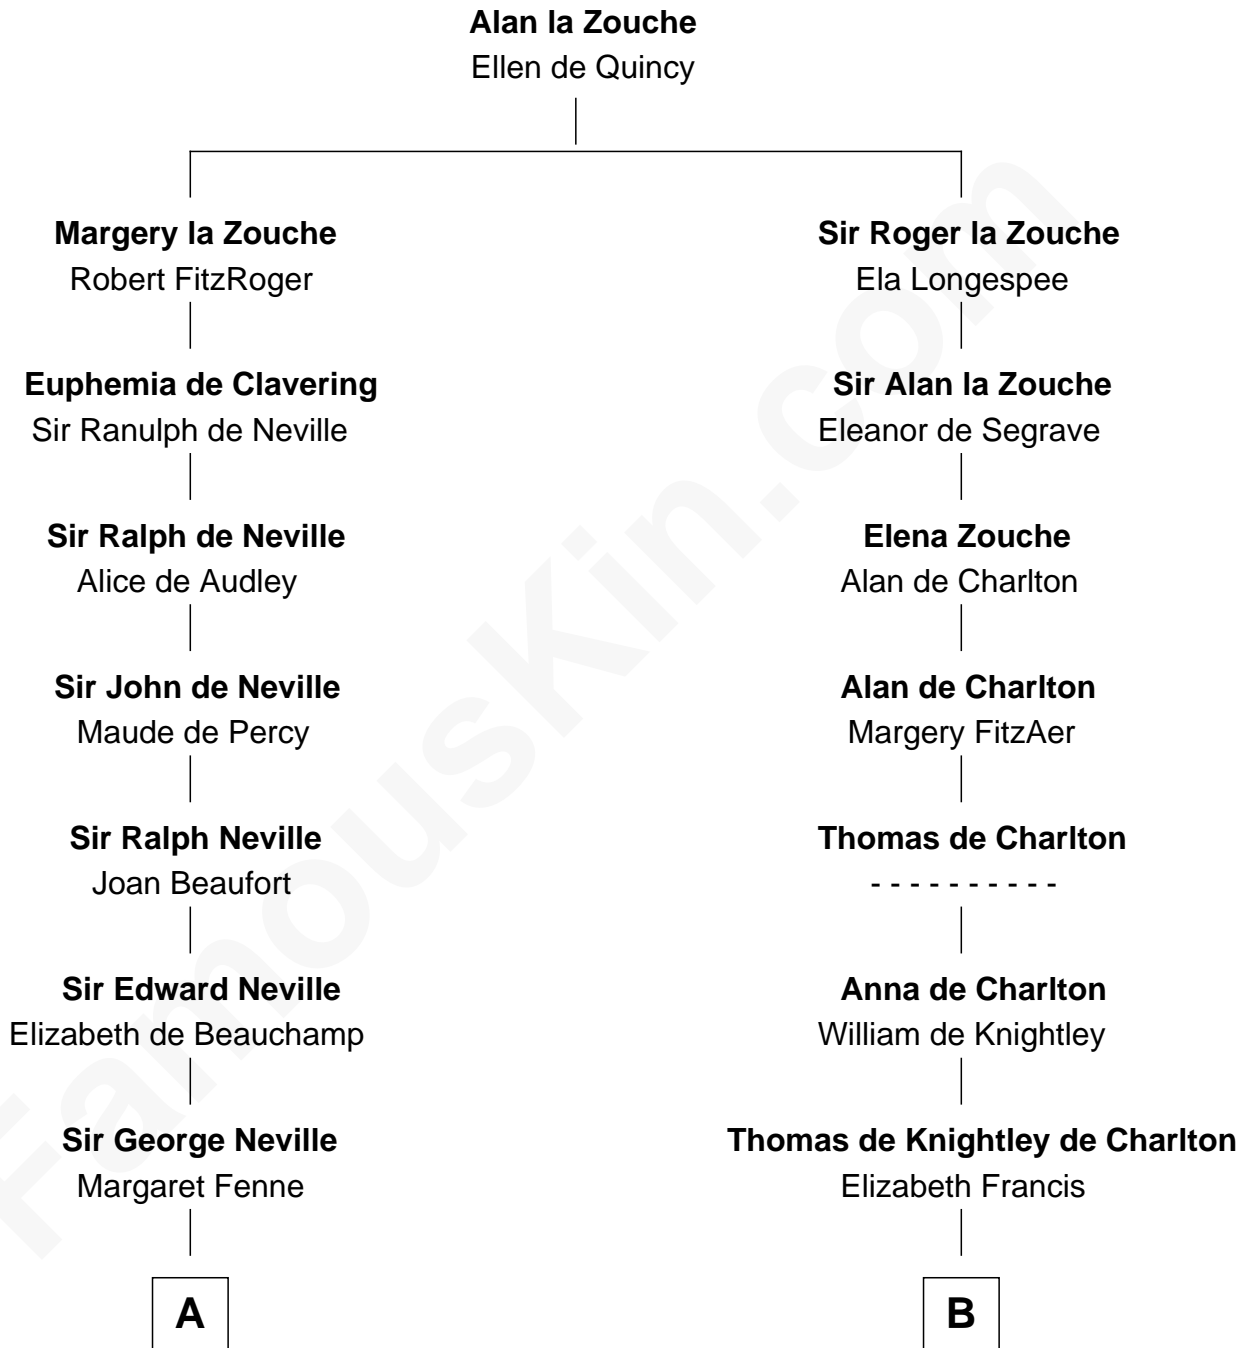

FamousKin.com
Relationship Chart of
Admiral Richard Byrd
Polar Explorer

19th cousin 1 time removed of
Jay Gould
American Railroad "Robber Baron"

C

Richard Evelyn Byrd

Anne Harrison

Col. William Byrd
Jane Meriwether Rivers

Richard Evelyn Byrd
Eleanor Bolling Flood

Admiral Richard Byrd
Polar Explorer

D

Anna Osborn
Abraham Gould

John Burr Gould
Mary More

Jay Gould
"Robber Baron"

FamousKin.com