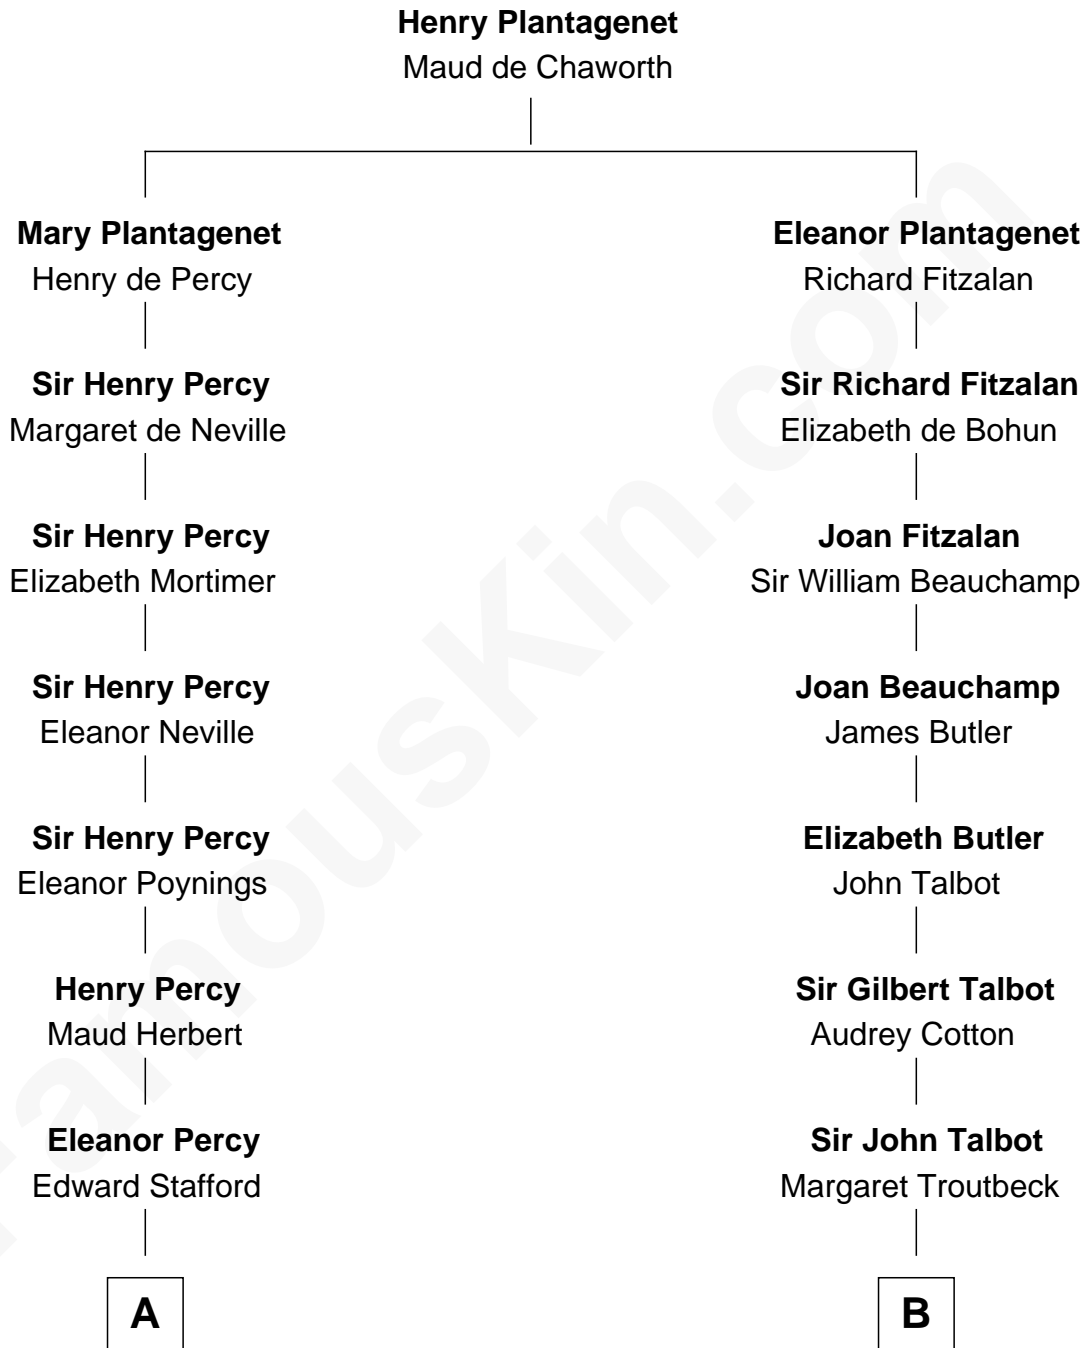

FamousKin.com
Relationship Chart of
Admiral Richard Byrd
Polar Explorer

17th cousin 3 times removed of
Jay Gould
American Railroad "Robber Baron"

C

Richard Evelyn Byrd

Anne Harrison

Col. William Byrd

Jane Meriwether Rivers

Richard Evelyn Byrd

Eleanor Bolling Flood

Admiral Richard Byrd

Polar Explorer

FamousKin.com