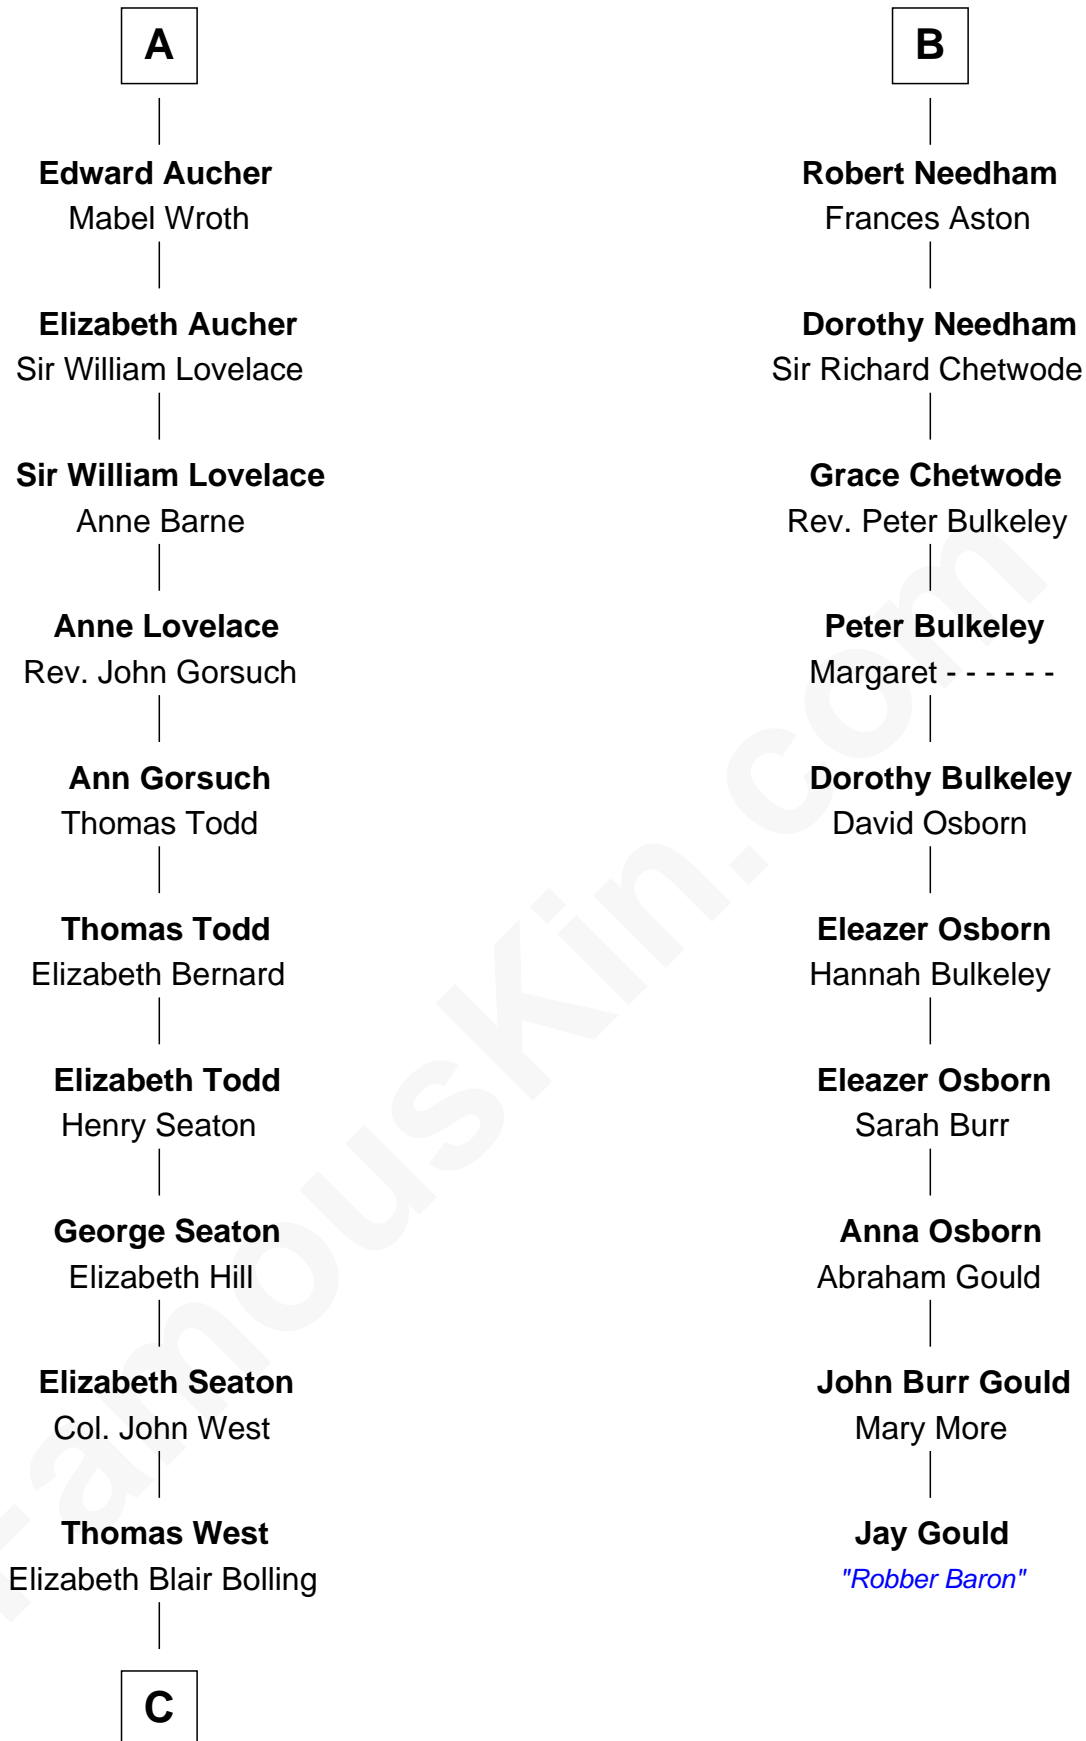

FamousKin.com
Relationship Chart of
Admiral Richard Byrd
Polar Explorer

16th cousin 5 times removed of
Jay Gould
American Railroad "Robber Baron"

C

Eliza Bolling West
Dr. Joel Walker Flood

Col. Henry De La Warr Flood
Mary Elizabeth Trent

Joel Walker Flood
Ella Faulkner

Eleanor Bolling Flood
Richard Evelyn Byrd

Admiral Richard Byrd
Polar Explorer

FamousKin.com