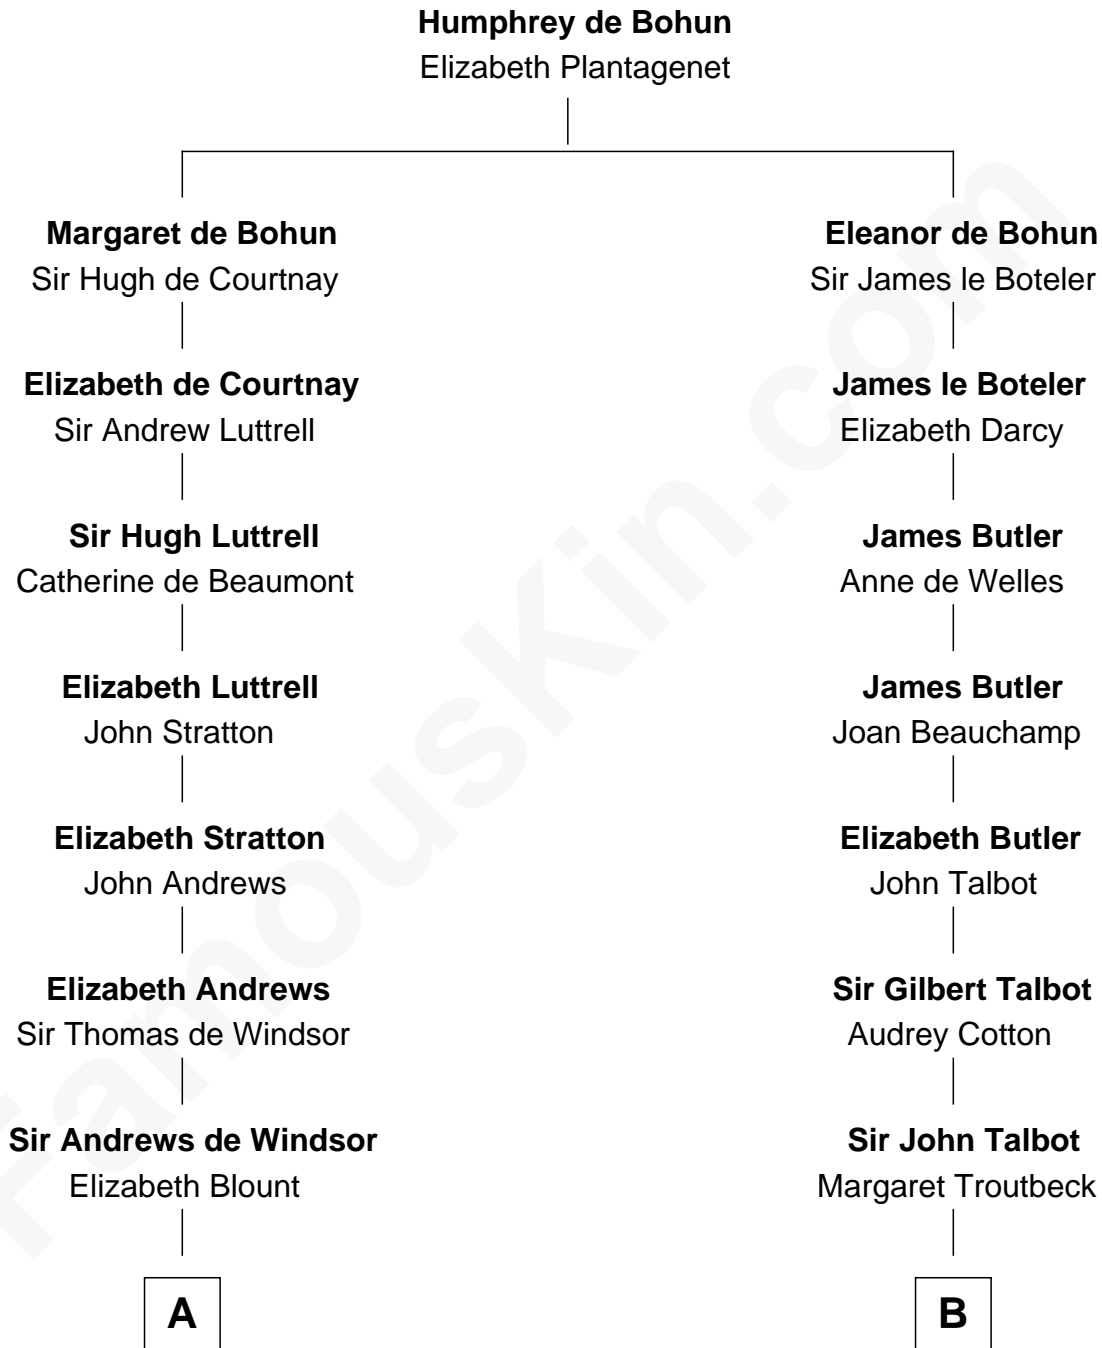

FamousKin.com
Relationship Chart of
Admiral Richard Byrd
Polar Explorer

17th cousin 1 time removed of
Jay Gould
American Railroad "Robber Baron"

C

Richard Evelyn Byrd
Eleanor Bolling Flood

Admiral Richard Byrd
Polar Explorer

FamousKin.com