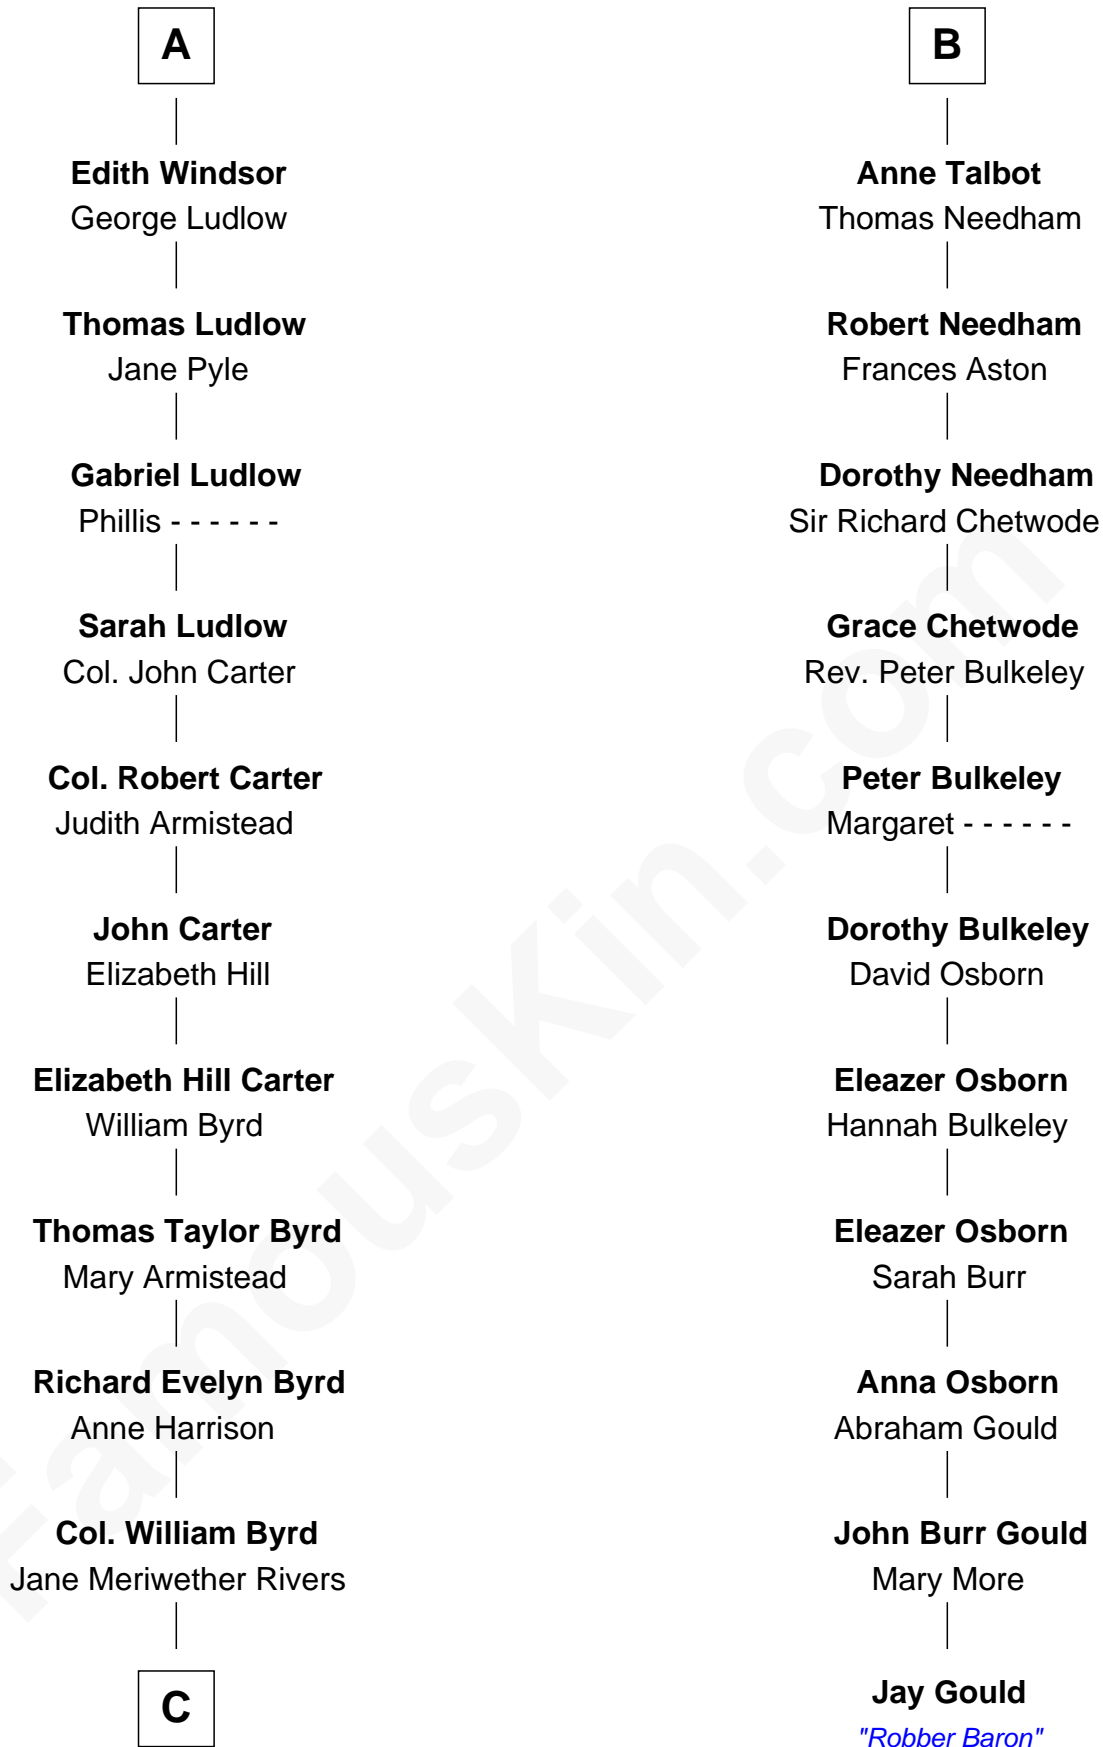

FamousKin.com
Relationship Chart of
Admiral Richard Byrd
Polar Explorer

17th cousin 1 time removed of
Jay Gould
American Railroad "Robber Baron"

C

Richard Evelyn Byrd
Eleanor Bolling Flood

Admiral Richard Byrd
Polar Explorer

FamousKin.com