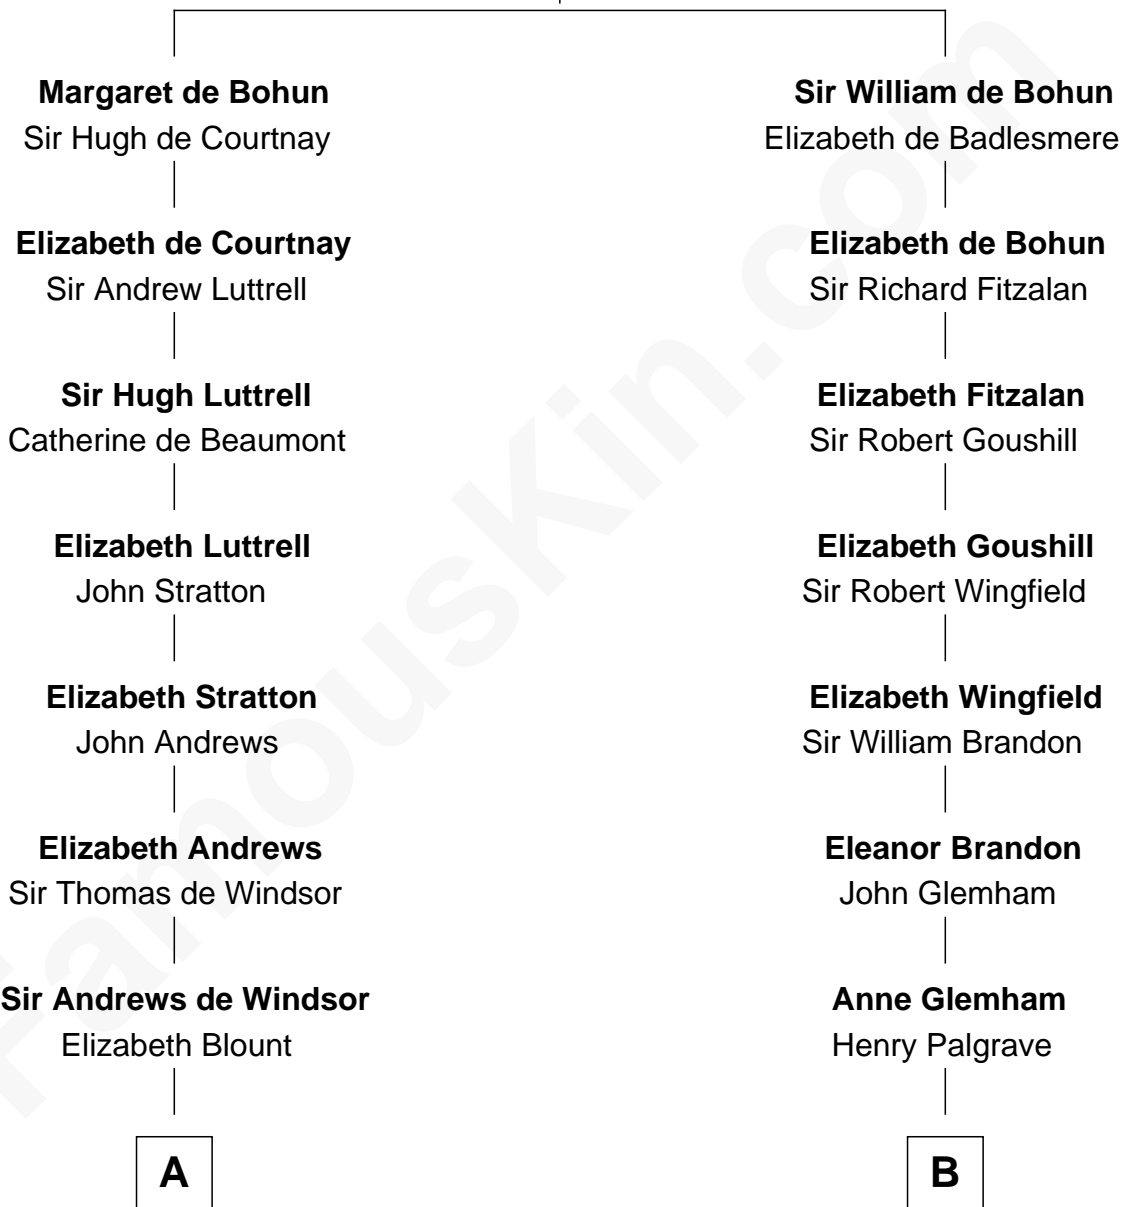

FamousKin.com
Relationship Chart of
Admiral Richard Byrd
Polar Explorer

17th cousin 1 time removed of

William Marsh Rice
Founder of Rice University

Humphrey de Bohun
 Elizabeth Plantagenet

C

Richard Evelyn Byrd
Eleanor Bolling Flood

Admiral Richard Byrd
Polar Explorer

FamousKin.com