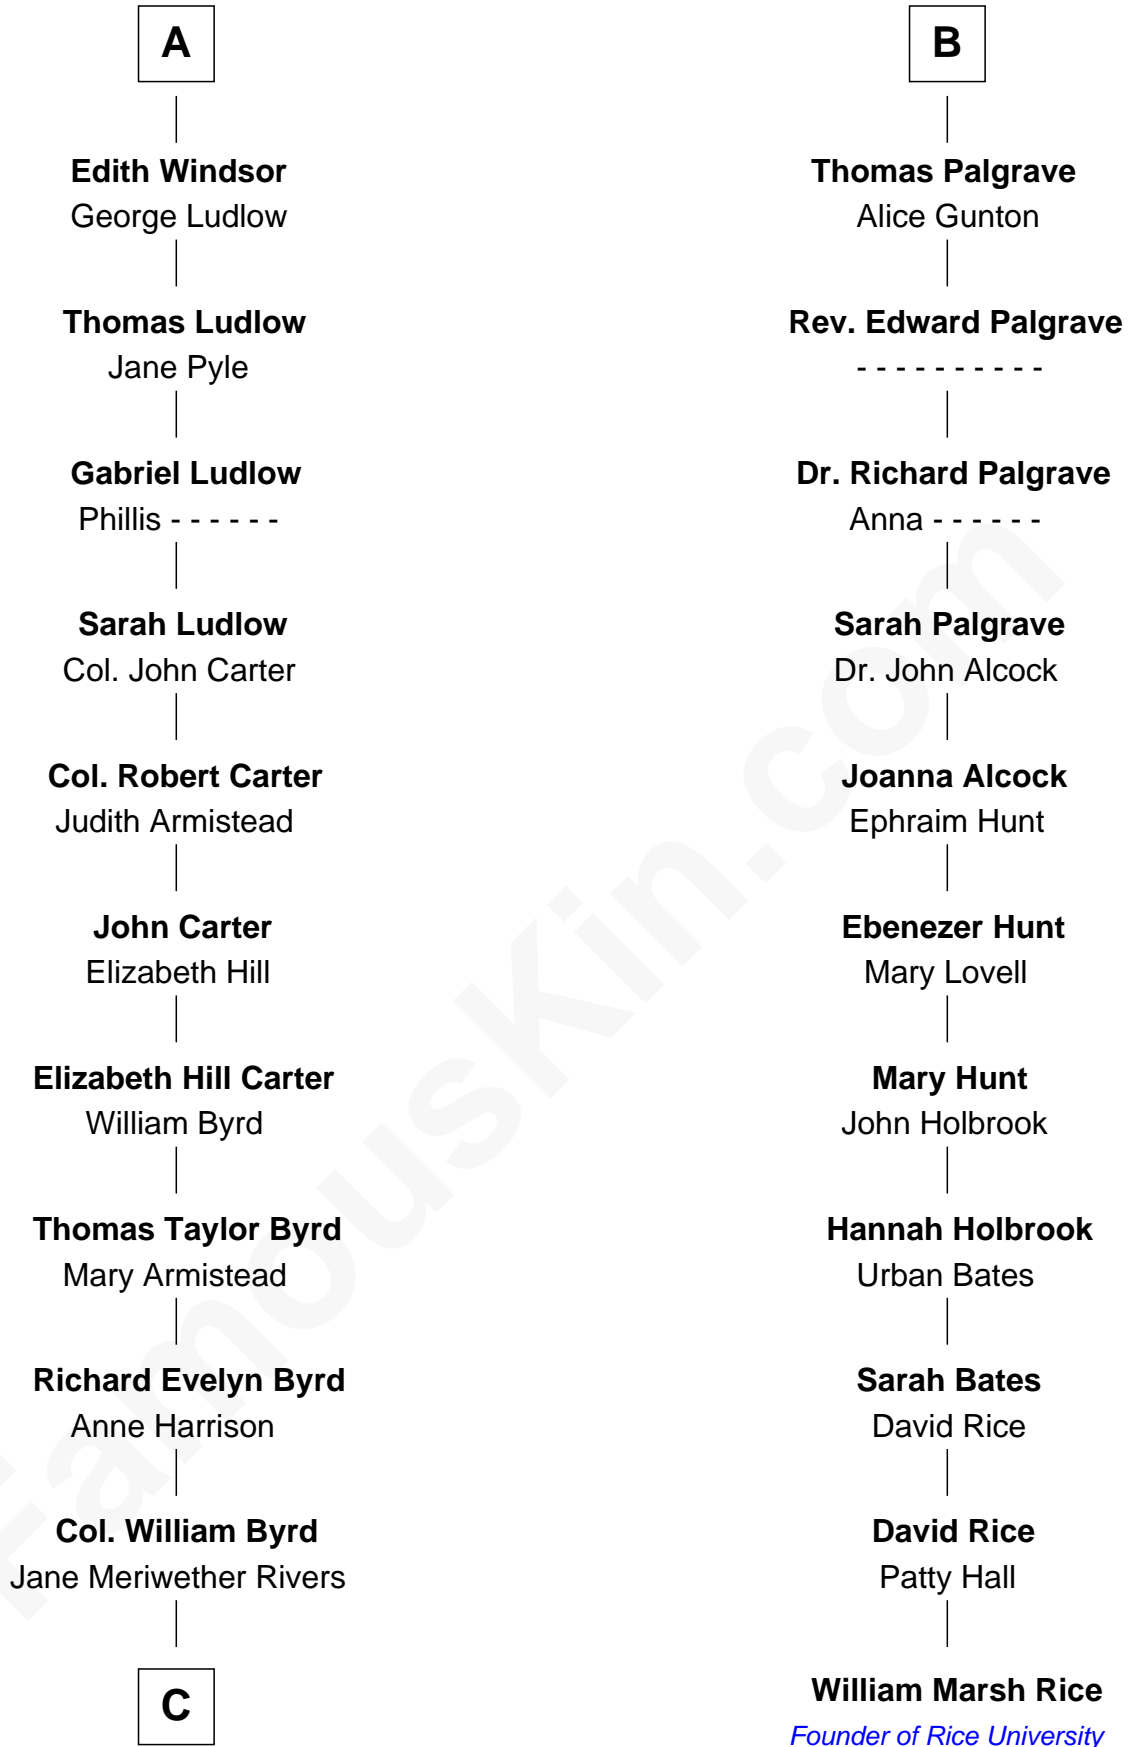

FamousKin.com
Relationship Chart of
Admiral Richard Byrd
Polar Explorer

17th cousin 1 time removed of

William Marsh Rice
Founder of Rice University

Humphrey de Bohun
 Elizabeth Plantagenet

C

Richard Evelyn Byrd
Eleanor Bolling Flood

Admiral Richard Byrd
Polar Explorer

FamousKin.com