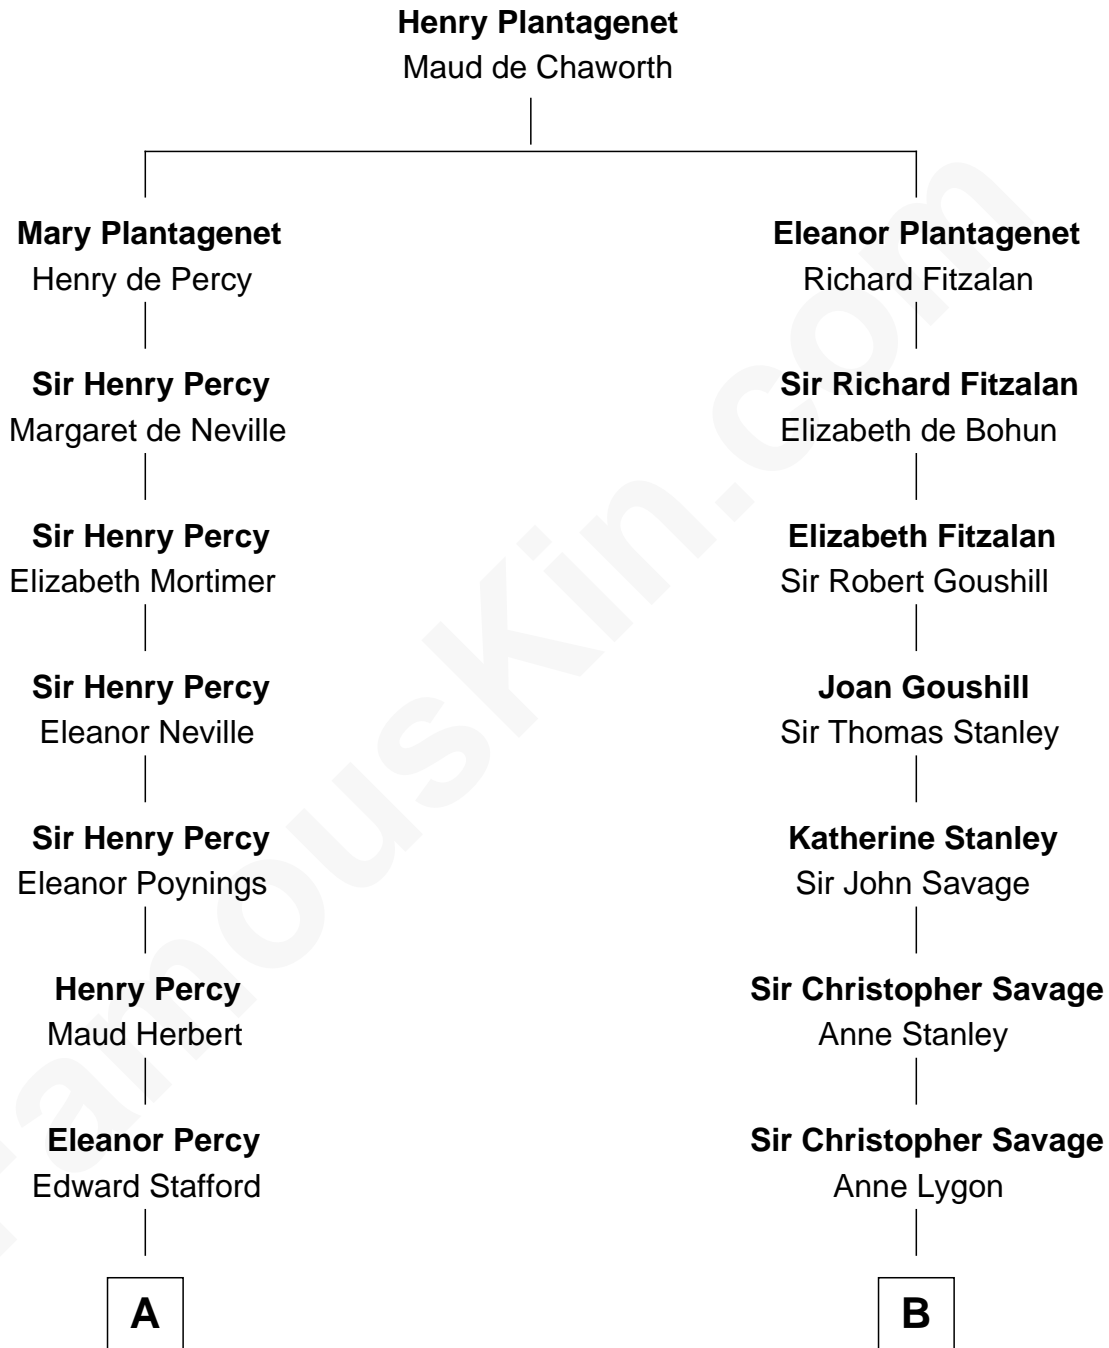

FamousKin.com
Relationship Chart of
Admiral Richard Byrd
Polar Explorer

19th cousin 1 time removed of
General George C. Marshall
Author of "The Marshall Plan"

C

Richard Evelyn Byrd

Anne Harrison

Col. William Byrd
Jane Meriwether Rivers

Richard Evelyn Byrd
Eleanor Bolling Flood

Admiral Richard Byrd
Polar Explorer

D

William Champe Marshall

Susan Myers

George Catlett Marshall
Laura Emily Bradford

General George C. Marshall
U.S. Army - World War II