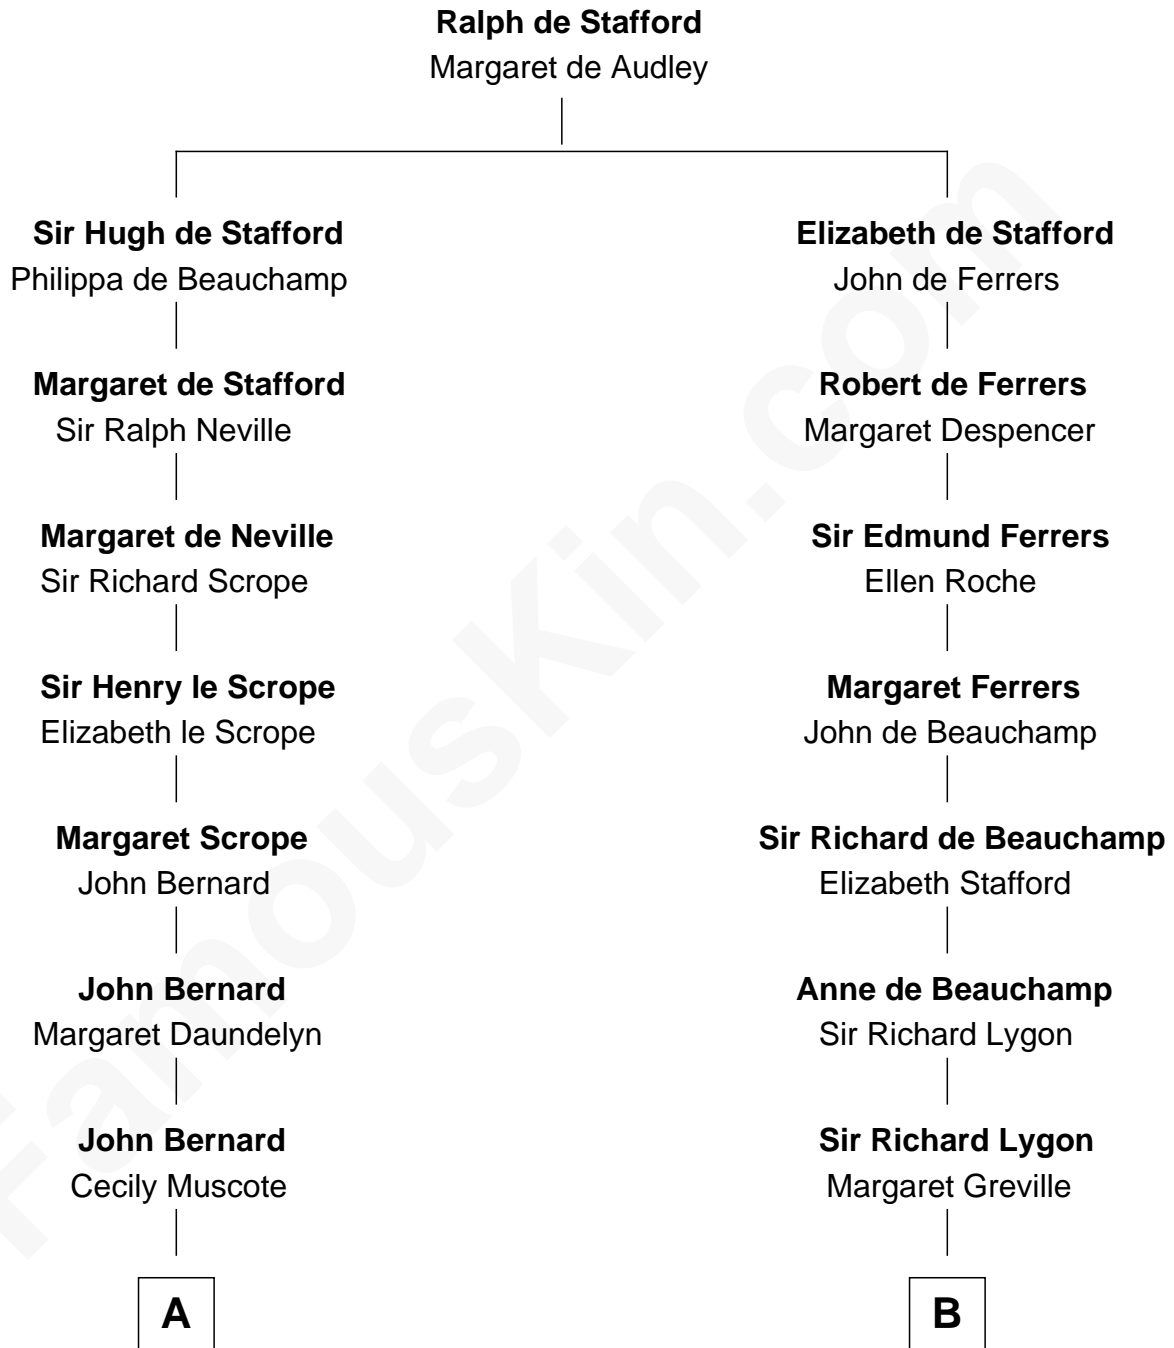

FamousKin.com
Relationship Chart of
Admiral Richard Byrd
Polar Explorer

17th cousin 3 times removed of
General George C. Marshall
Author of "The Marshall Plan"

C

Matilda Battaile Taliaferro

Martin Marshall

William Champe Marshall

Susan Myers

George Catlett Marshall

Laura Emily Bradford

General George C. Marshall

U.S. Army - World War II

FamousKin.com