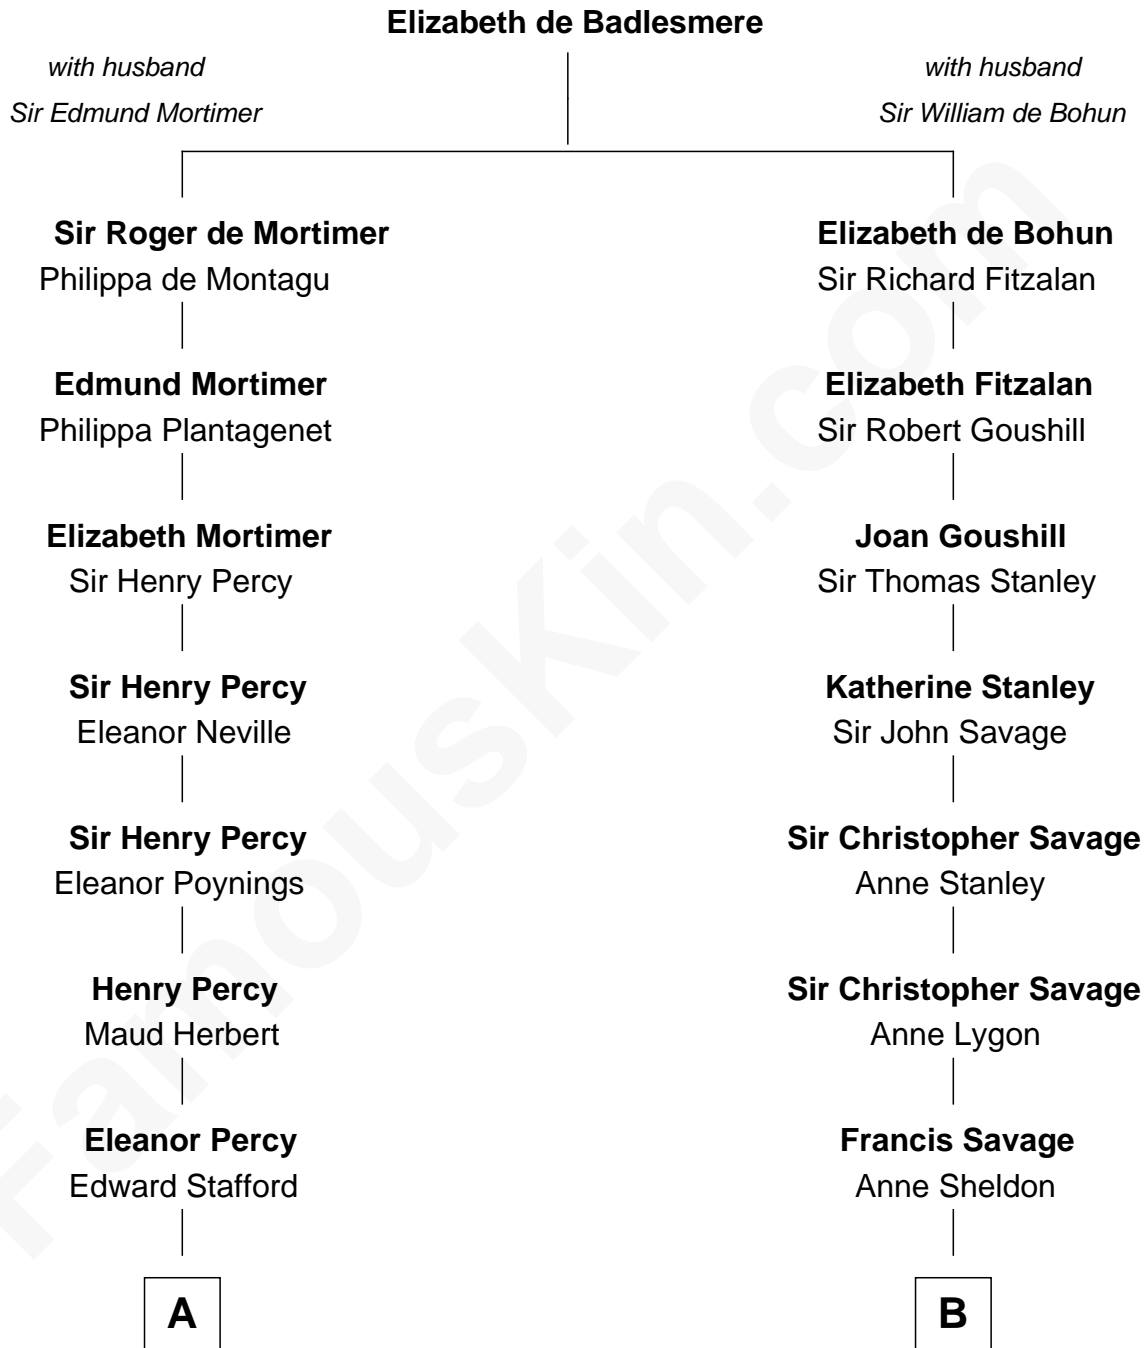

**FamousKin.com**  
**Relationship Chart of**  
**Admiral Richard Byrd**  
*Polar Explorer*

18th cousin 2 times removed of  
**General George C. Marshall**  
*Author of "The Marshall Plan"*

**C**

**Richard Evelyn Byrd**  
Anne Harrison

**Col. William Byrd**  
Jane Meriwether Rivers

**Richard Evelyn Byrd**  
Eleanor Bolling Flood

**Admiral Richard Byrd**  
*Polar Explorer*

**D**

**George Catlett Marshall**  
Laura Emily Bradford

**General George C. Marshall**  
*U.S. Army - World War II*