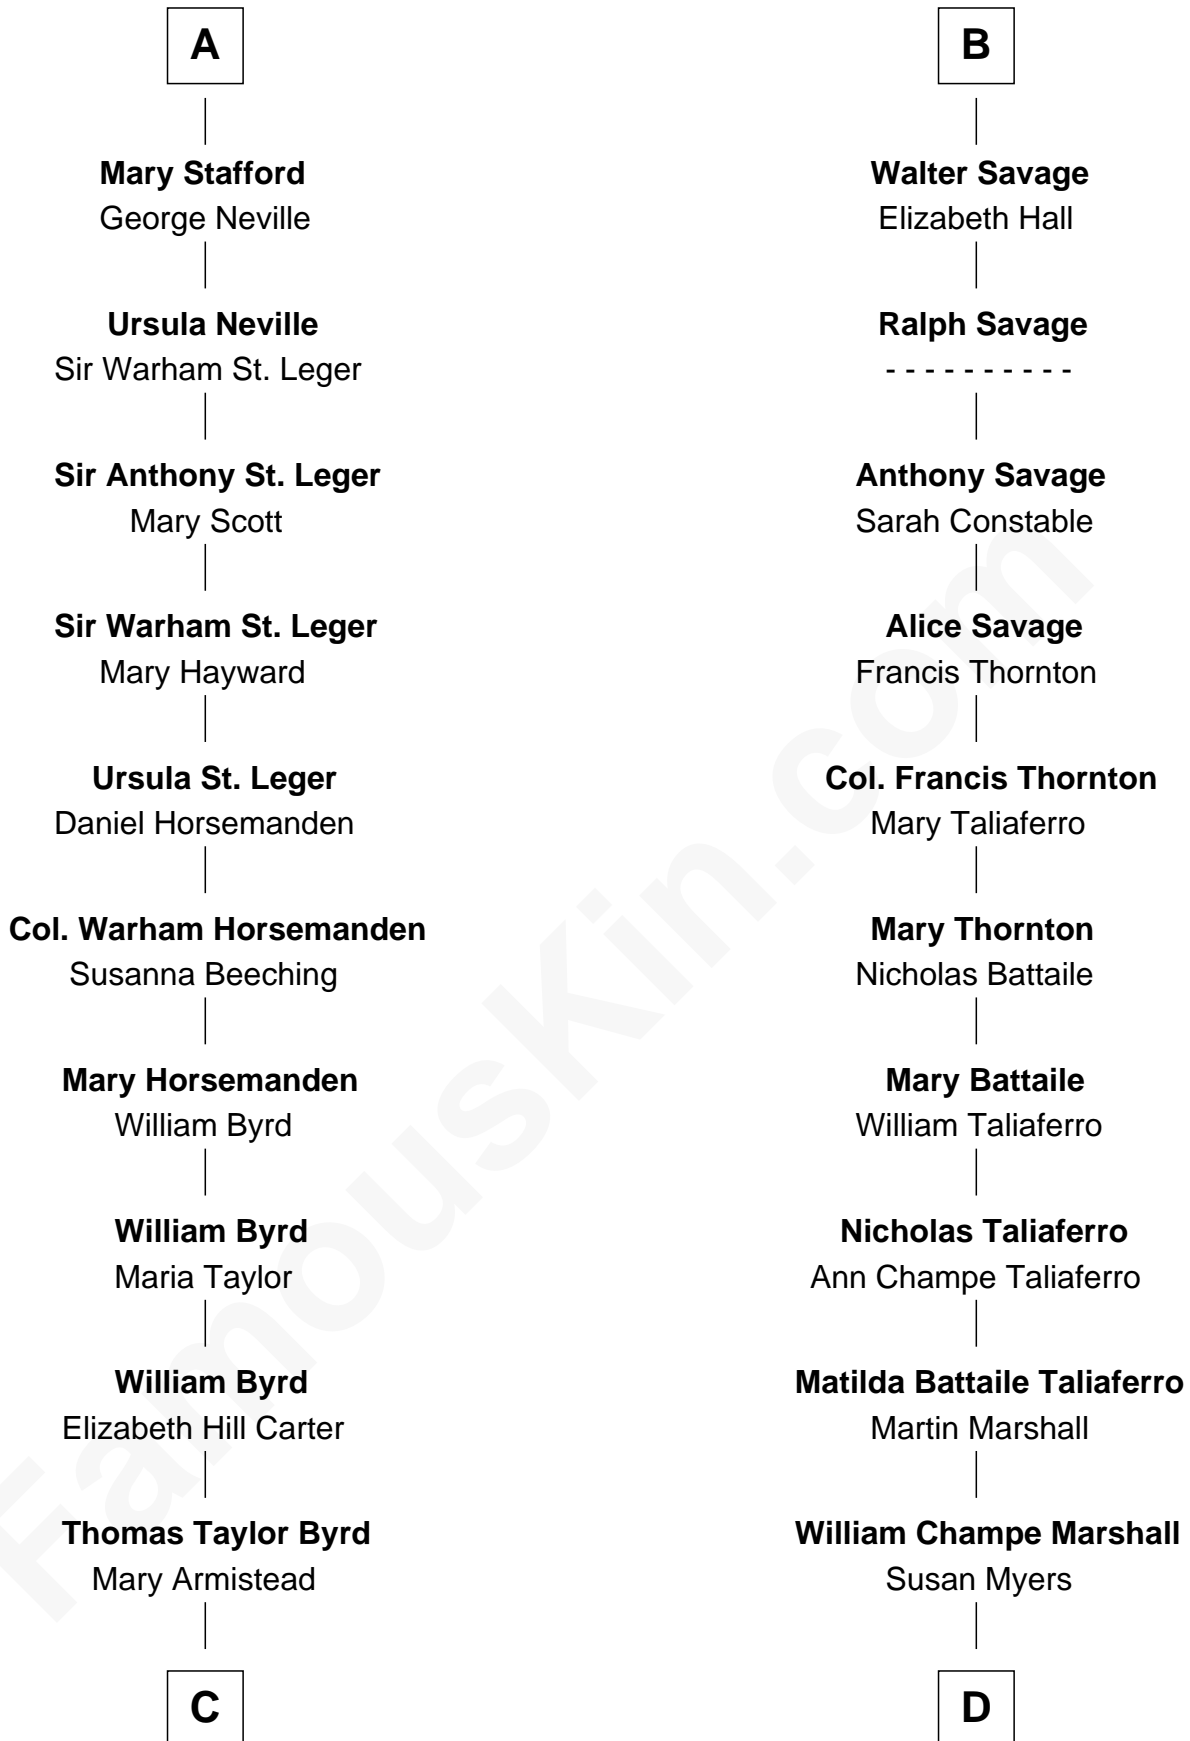

**FamousKin.com**  
**Relationship Chart of**  
**Admiral Richard Byrd**  
*Polar Explorer*

18th cousin 2 times removed of  
**General George C. Marshall**  
*Author of "The Marshall Plan"*

**C**

**Richard Evelyn Byrd**  
Anne Harrison

**Col. William Byrd**  
Jane Meriwether Rivers

**Richard Evelyn Byrd**  
Eleanor Bolling Flood

**Admiral Richard Byrd**  
*Polar Explorer*

**D**

**George Catlett Marshall**  
Laura Emily Bradford

**General George C. Marshall**  
*U.S. Army - World War II*