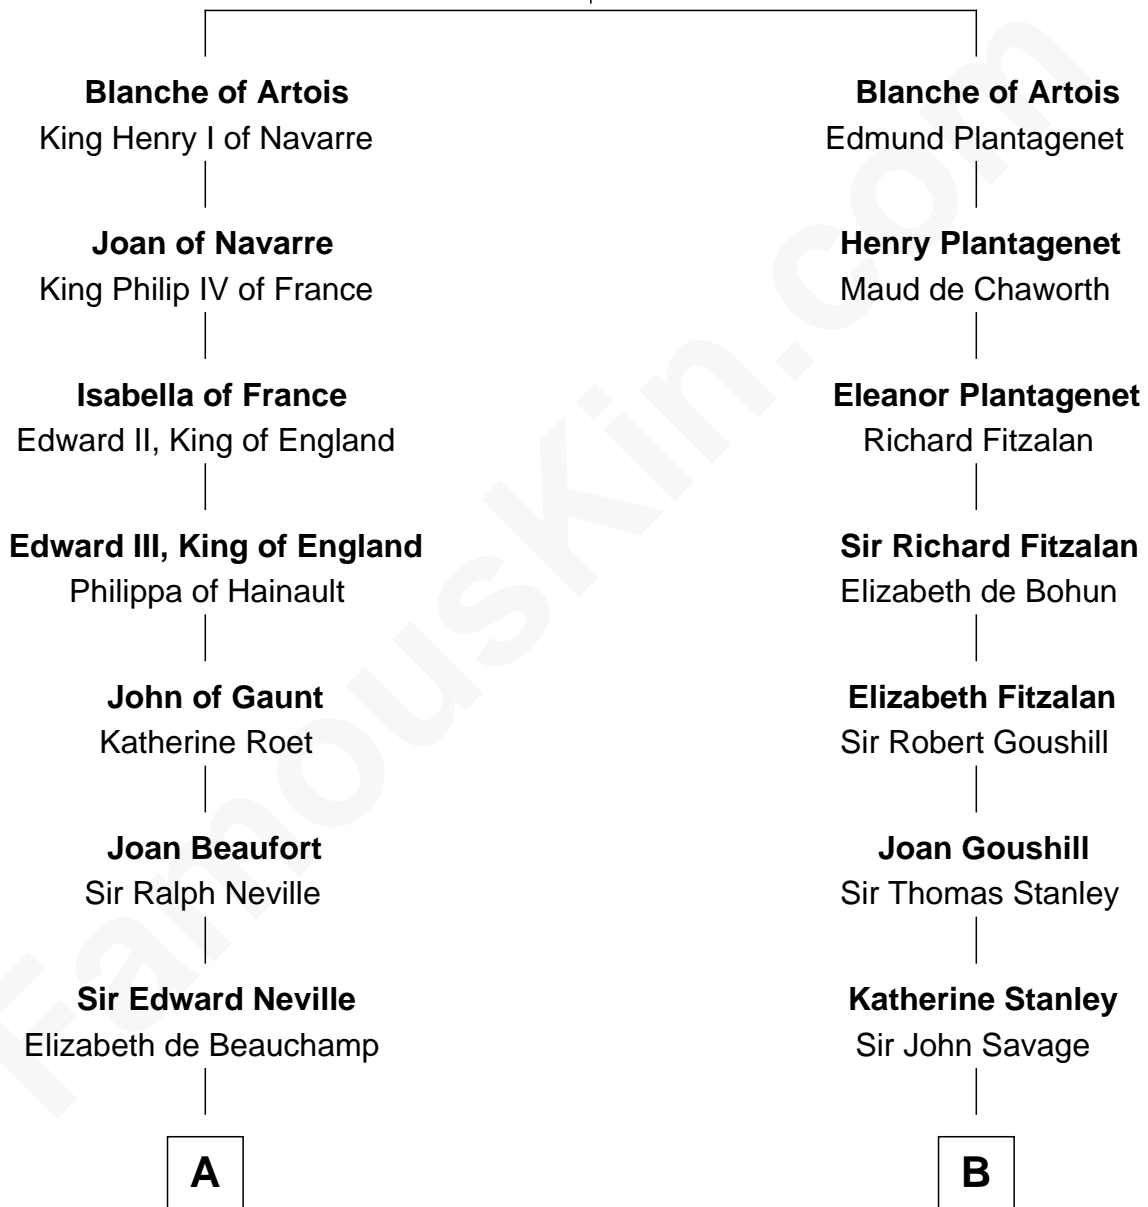

FamousKin.com
Relationship Chart of
Admiral Richard Byrd

Polar Explorer

21st cousin of

General George C. Marshall

Author of "The Marshall Plan"

Robert I, Count of Artois

Matilda of Brabant

C

Thomas Taylor Byrd

Mary Armistead

Richard Evelyn Byrd

Anne Harrison

Col. William Byrd

Jane Meriwether Rivers

Richard Evelyn Byrd

Eleanor Bolling Flood

Admiral Richard Byrd

Polar Explorer

D

Nicholas Taliaferro

Ann Champe Taliaferro

Matilda Battaile Taliaferro

Martin Marshall

William Champe Marshall