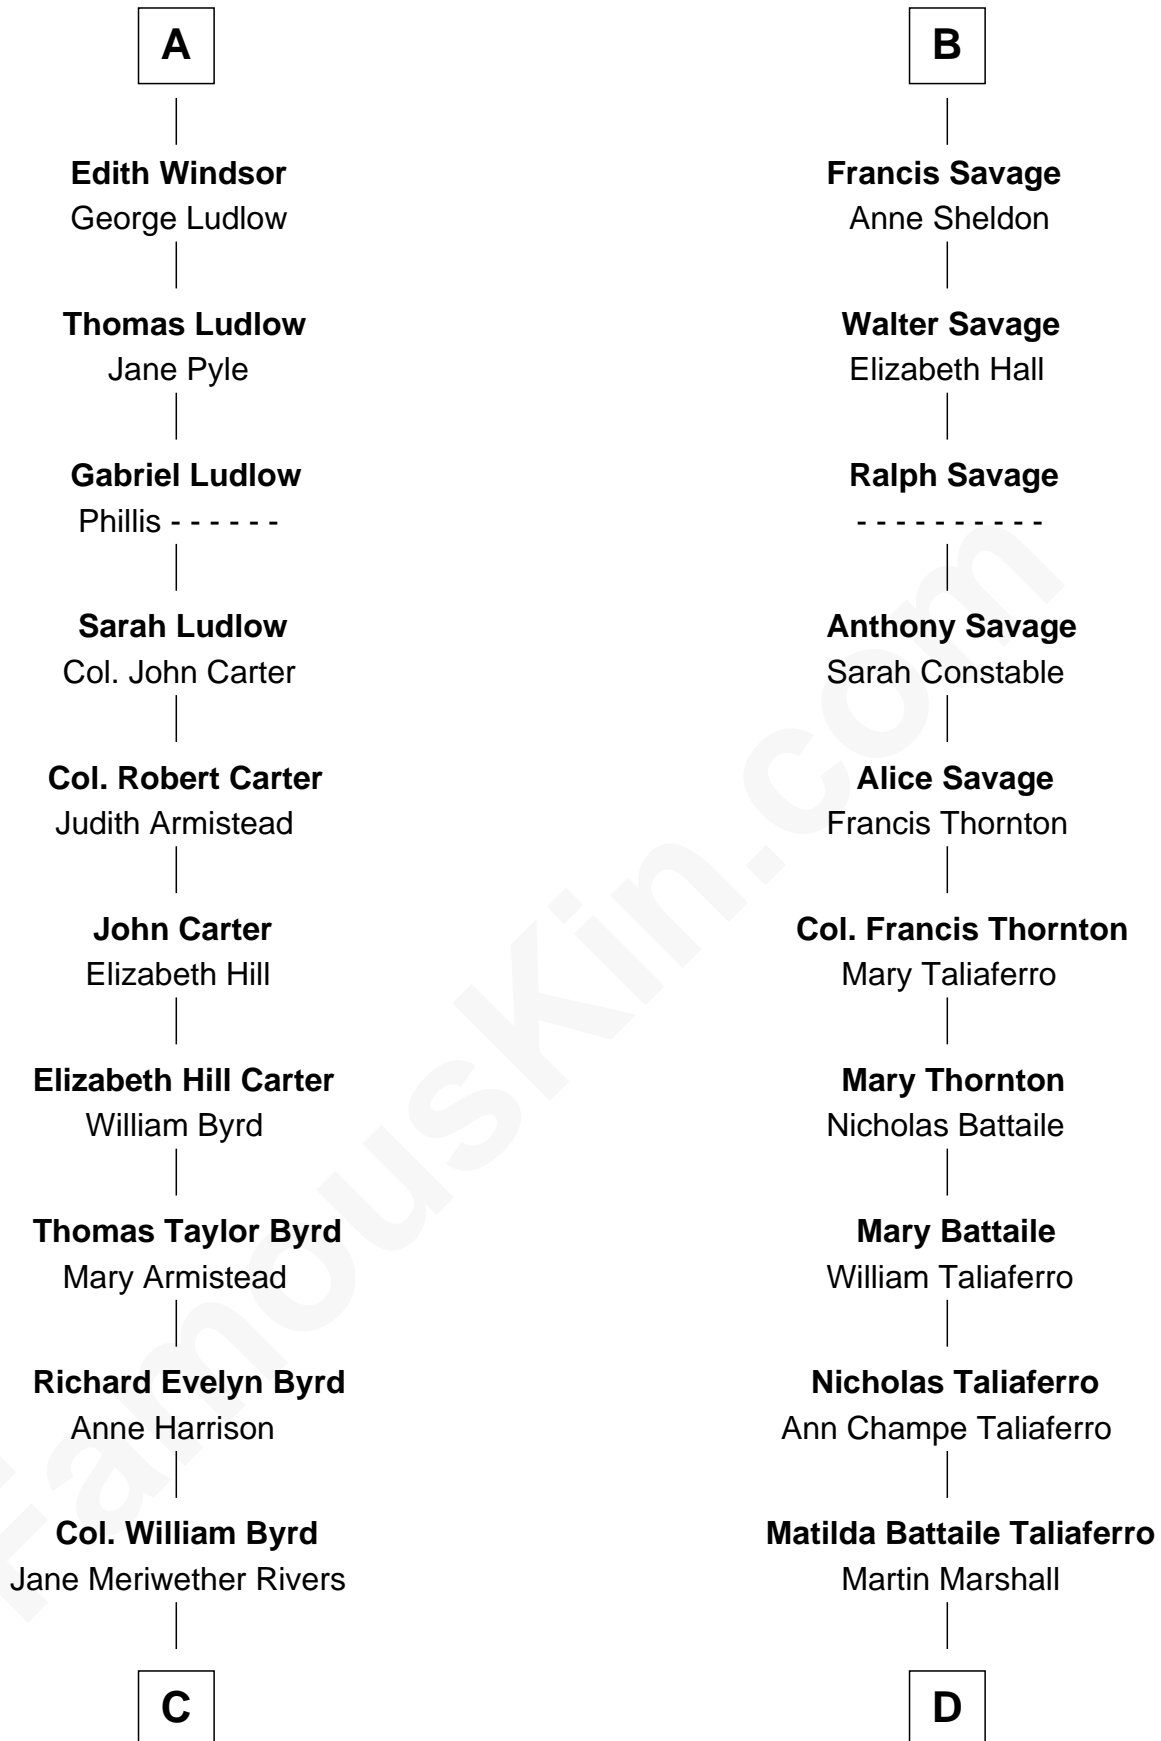

**FamousKin.com**  
**Relationship Chart of**  
**Admiral Richard Byrd**  
*Polar Explorer*

18th cousin 1 time removed of  
**General George C. Marshall**  
*Author of "The Marshall Plan"*

**C**

**Richard Evelyn Byrd**  
Eleanor Bolling Flood

**Admiral Richard Byrd**  
*Polar Explorer*

**D**

**William Champe Marshall**  
Susan Myers

**George Catlett Marshall**  
Laura Emily Bradford

**General George C. Marshall**  
*U.S. Army - World War II*

FamousKin.com