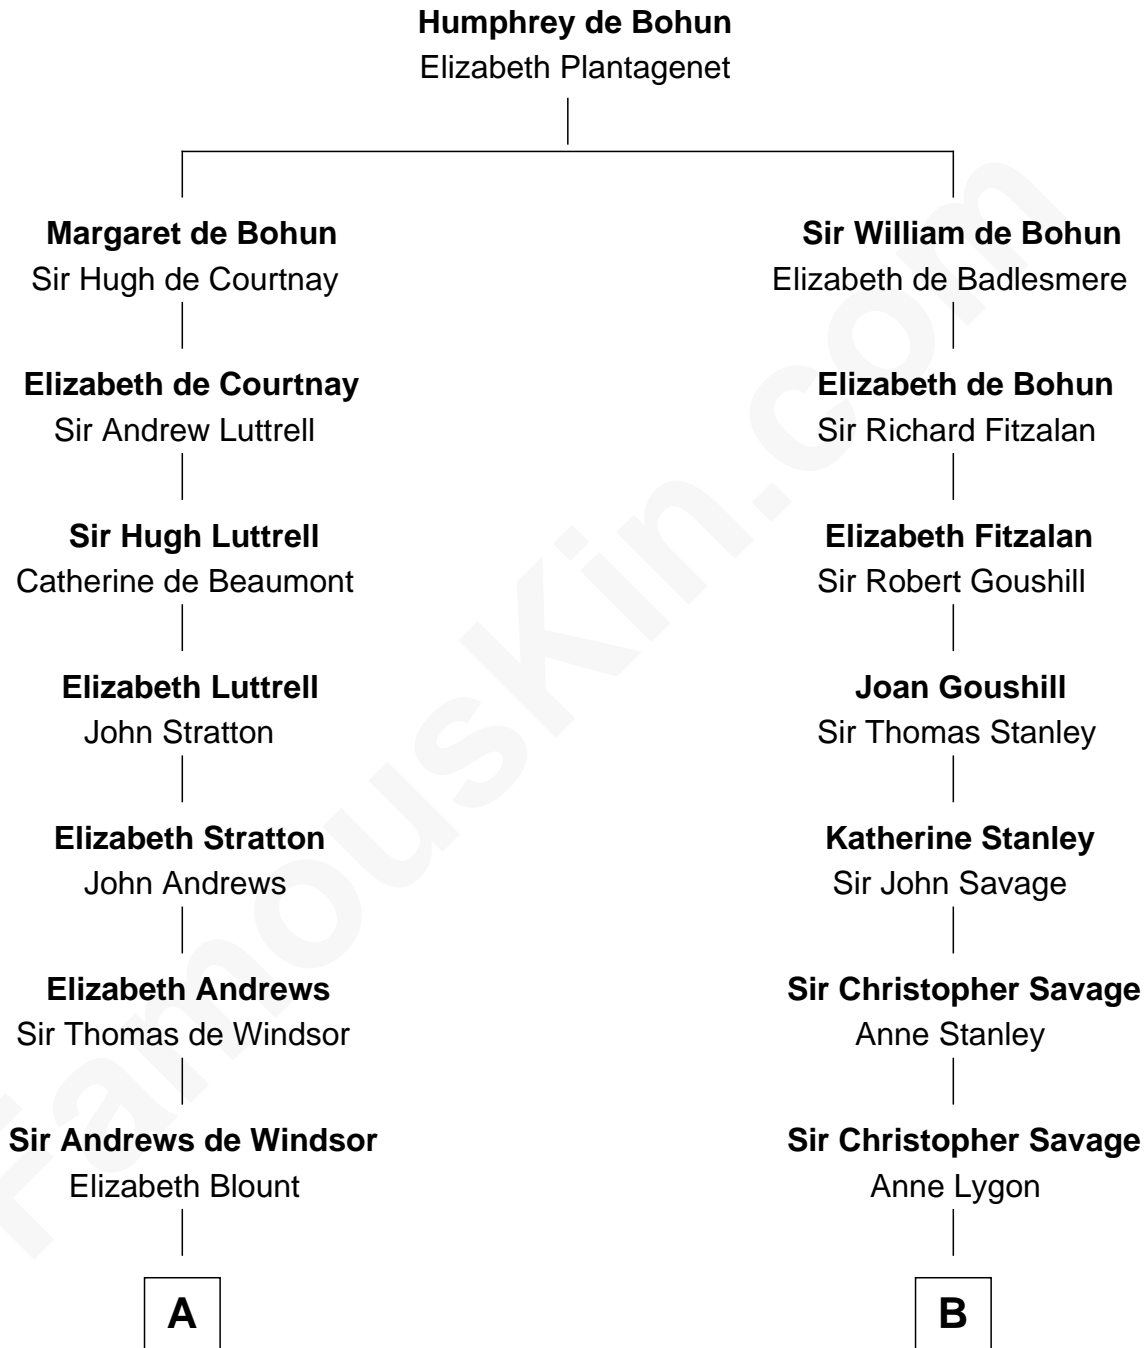

**FamousKin.com**  
**Relationship Chart of**  
**Admiral Richard Byrd**  
*Polar Explorer*

18th cousin 1 time removed of  
**General George C. Marshall**  
*Author of "The Marshall Plan"*

**C**

**Richard Evelyn Byrd**  
Eleanor Bolling Flood

**Admiral Richard Byrd**  
*Polar Explorer*

**D**

**William Champe Marshall**  
Susan Myers

**George Catlett Marshall**  
Laura Emily Bradford

**General George C. Marshall**  
*U.S. Army - World War II*

FamousKin.com