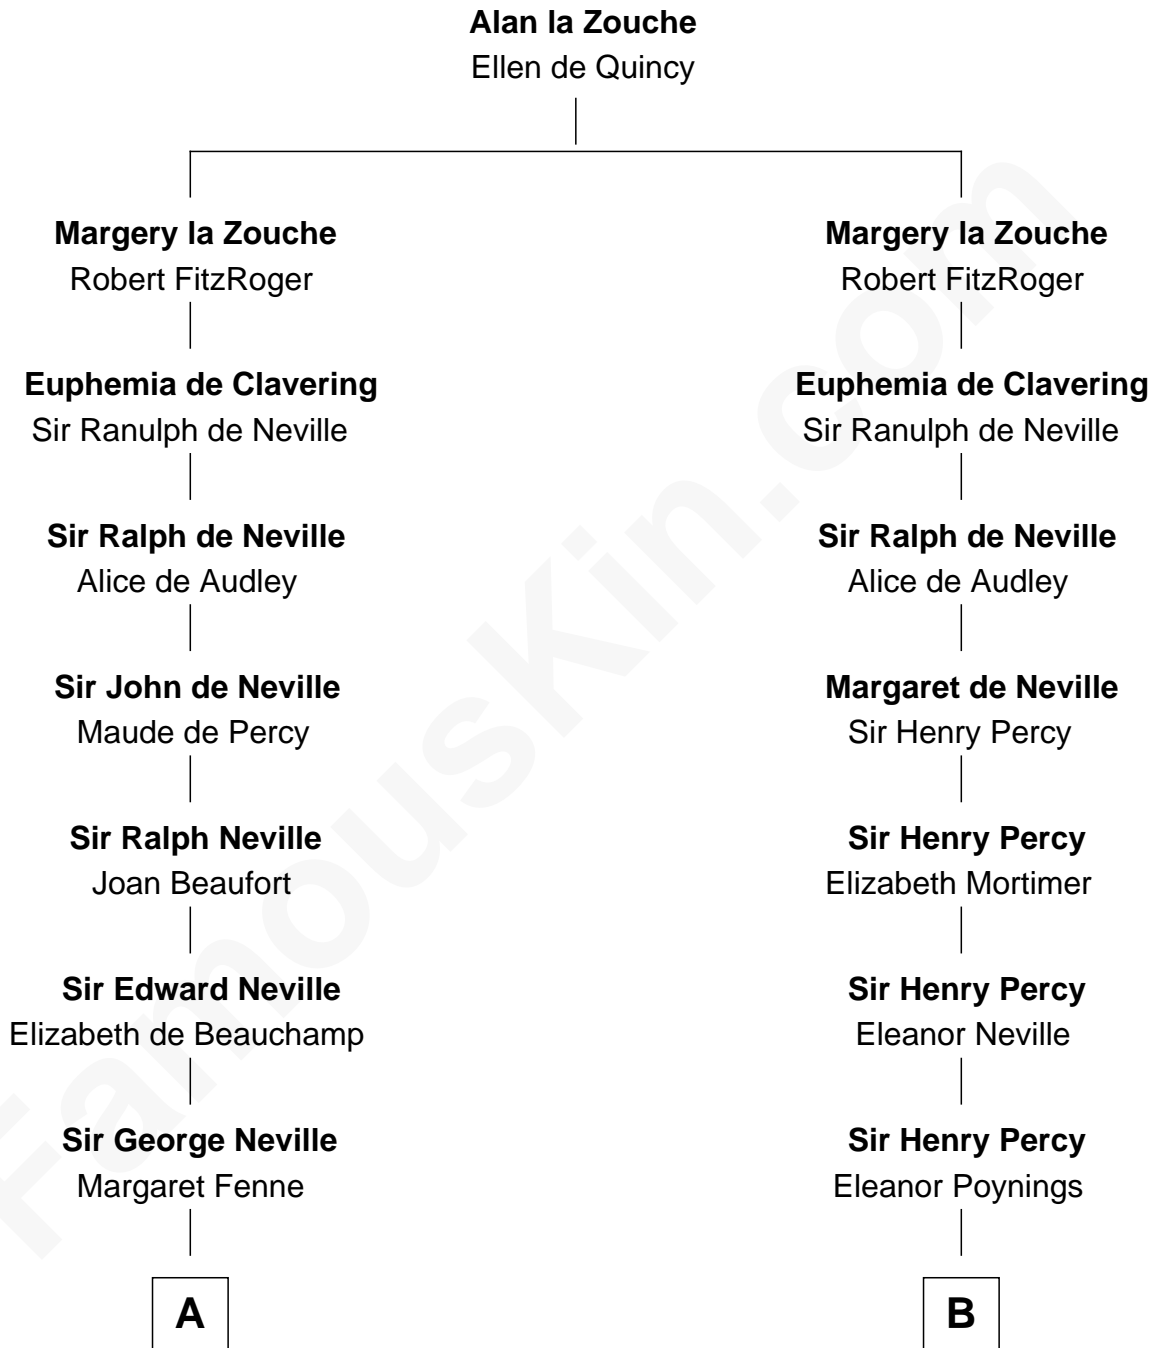

FamousKin.com
Relationship Chart of
Admiral Richard Byrd
Polar Explorer

17th cousin 3 times removed of
Meriwether Lewis
Lewis and Clark Expedition

C

Richard Evelyn Byrd

Anne Harrison

Col. William Byrd

Jane Meriwether Rivers

Richard Evelyn Byrd

Eleanor Bolling Flood

Admiral Richard Byrd

Polar Explorer

FamousKin.com