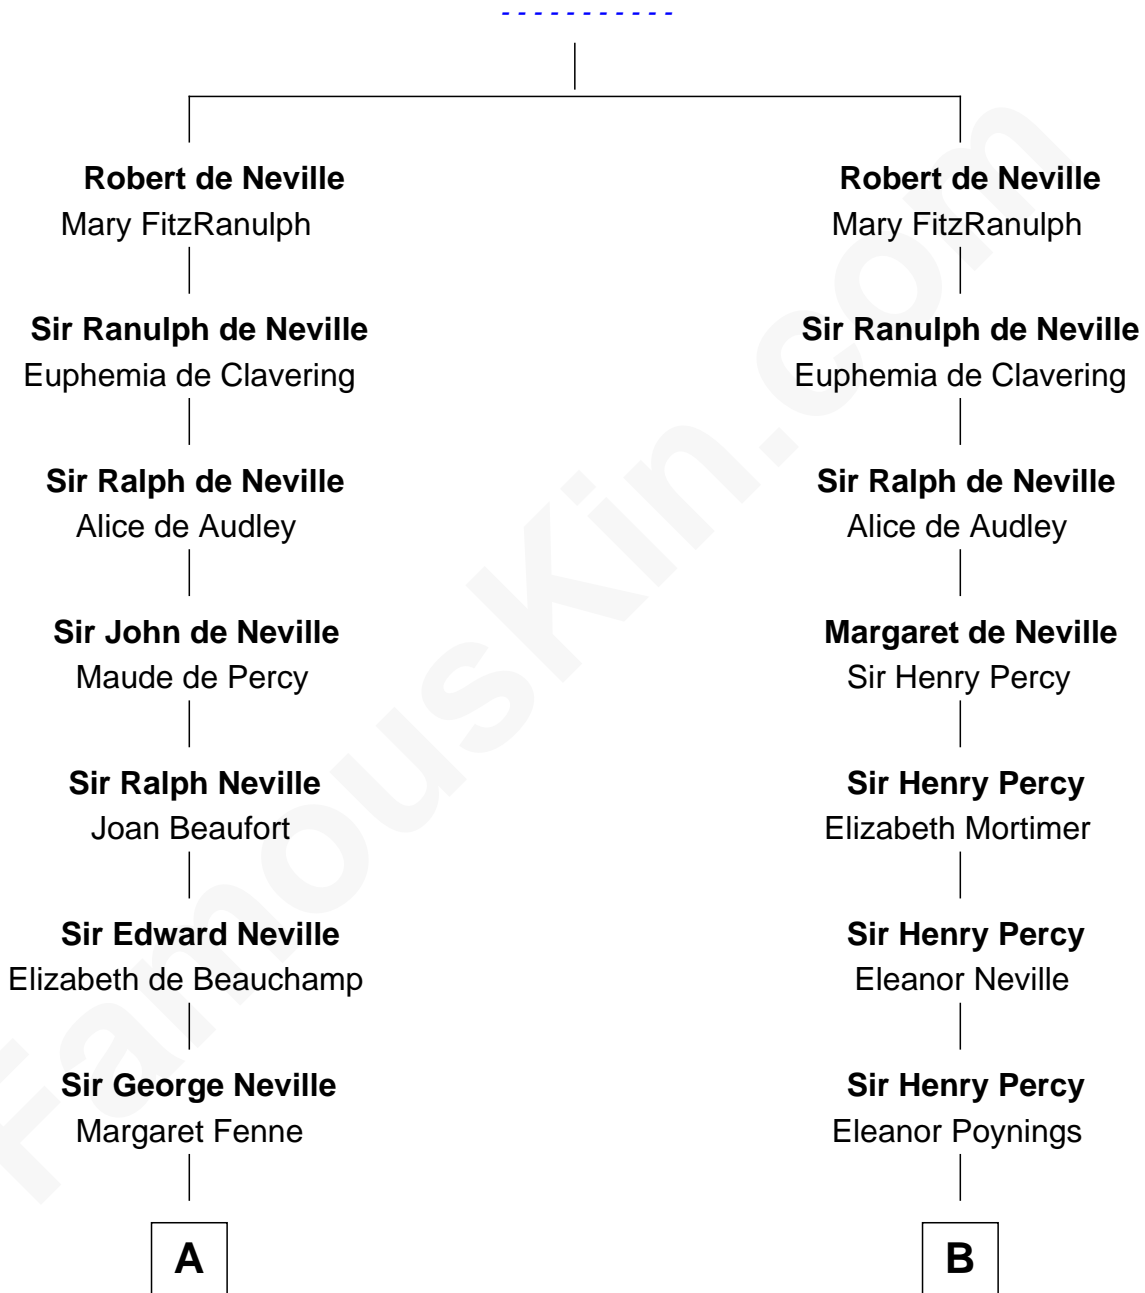

**FamousKin.com**  
**Relationship Chart of**  
**Admiral Richard Byrd**  
*Polar Explorer*

17th cousin 3 times removed of  
**Meriwether Lewis**  
*Lewis and Clark Expedition*

**Sir Robert de Neville**

**C**

Richard Evelyn Byrd

Anne Harrison

Col. William Byrd

Jane Meriwether Rivers

Richard Evelyn Byrd

Eleanor Bolling Flood

Admiral Richard Byrd

*Polar Explorer*

FamousKin.com