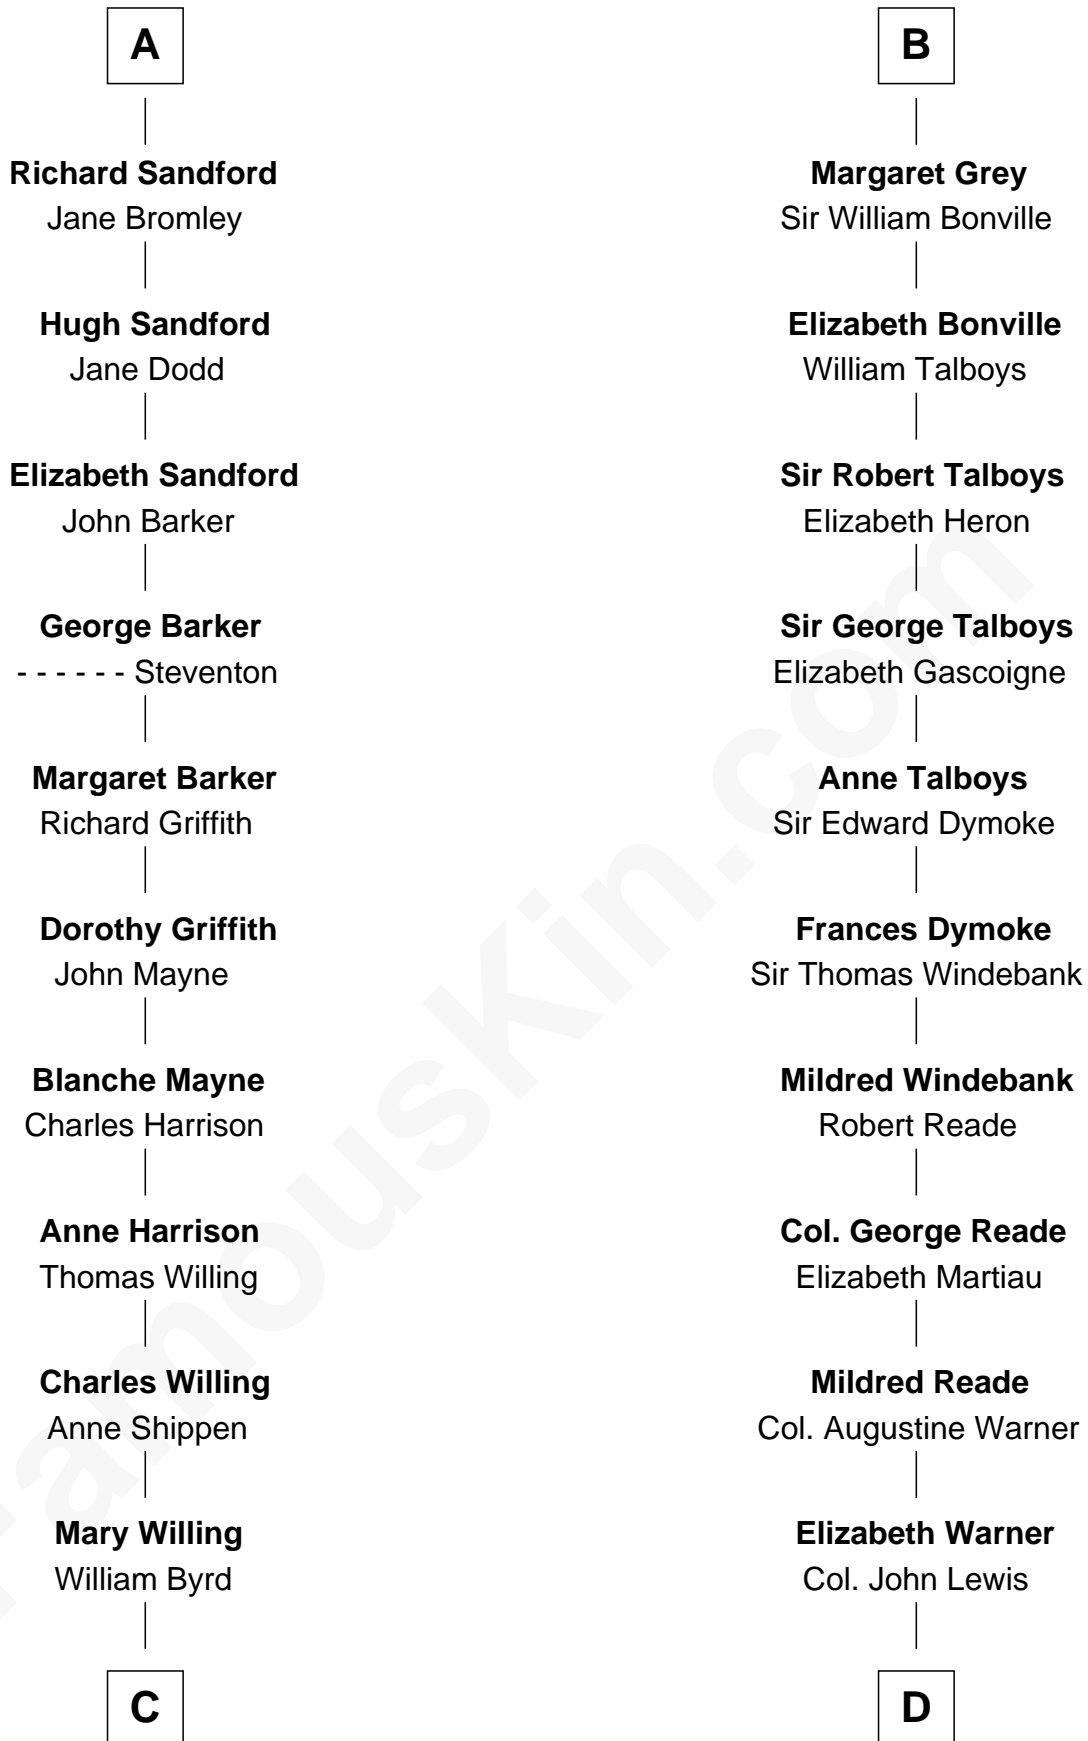

**FamousKin.com**  
**Relationship Chart of**  
**Admiral Richard Byrd**  
*Polar Explorer*

19th cousin 2 times removed of  
**Meriwether Lewis**  
*Lewis and Clark Expedition*

**William d'Aubenev**  
Mabel of Chester

**C**

**Evelyn Taylor Byrd**

Benjamin Harrison

**Anne Harrison**

Richard Evelyn Byrd

**Col. William Byrd**

Jane Meriwether Rivers

**Richard Evelyn Byrd**

Eleanor Bolling Flood

**Admiral Richard Byrd**

*Polar Explorer*

**D**

**Col. Robert Lewis**

Jane Meriwether

**William Lewis**

Lucy Meriwether

**Meriwether Lewis**

*Lewis and Clark Expedition*