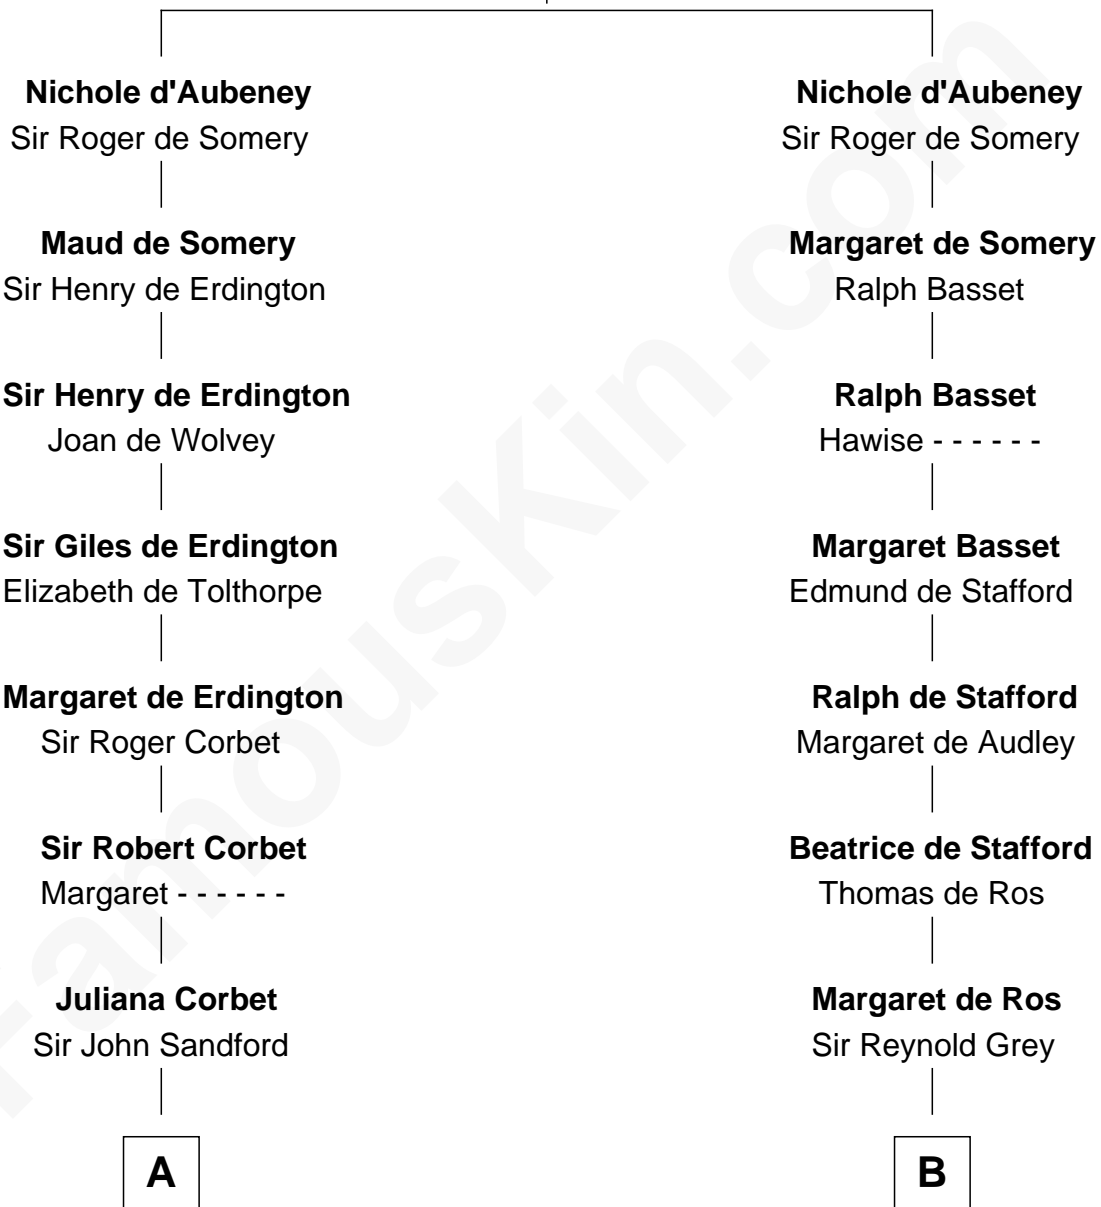

**FamousKin.com**  
**Relationship Chart of**  
**Admiral Richard Byrd**  
*Polar Explorer*

19th cousin 2 times removed of  
**Meriwether Lewis**  
*Lewis and Clark Expedition*

**William d'Aubenev**  
Mabel of Chester

**C**

**Evelyn Taylor Byrd**

Benjamin Harrison

**Anne Harrison**

Richard Evelyn Byrd

**Col. William Byrd**

Jane Meriwether Rivers

**Richard Evelyn Byrd**

Eleanor Bolling Flood

**Admiral Richard Byrd**

*Polar Explorer*

**D**

**Col. Robert Lewis**

Jane Meriwether

**William Lewis**

Lucy Meriwether

**Meriwether Lewis**

*Lewis and Clark Expedition*